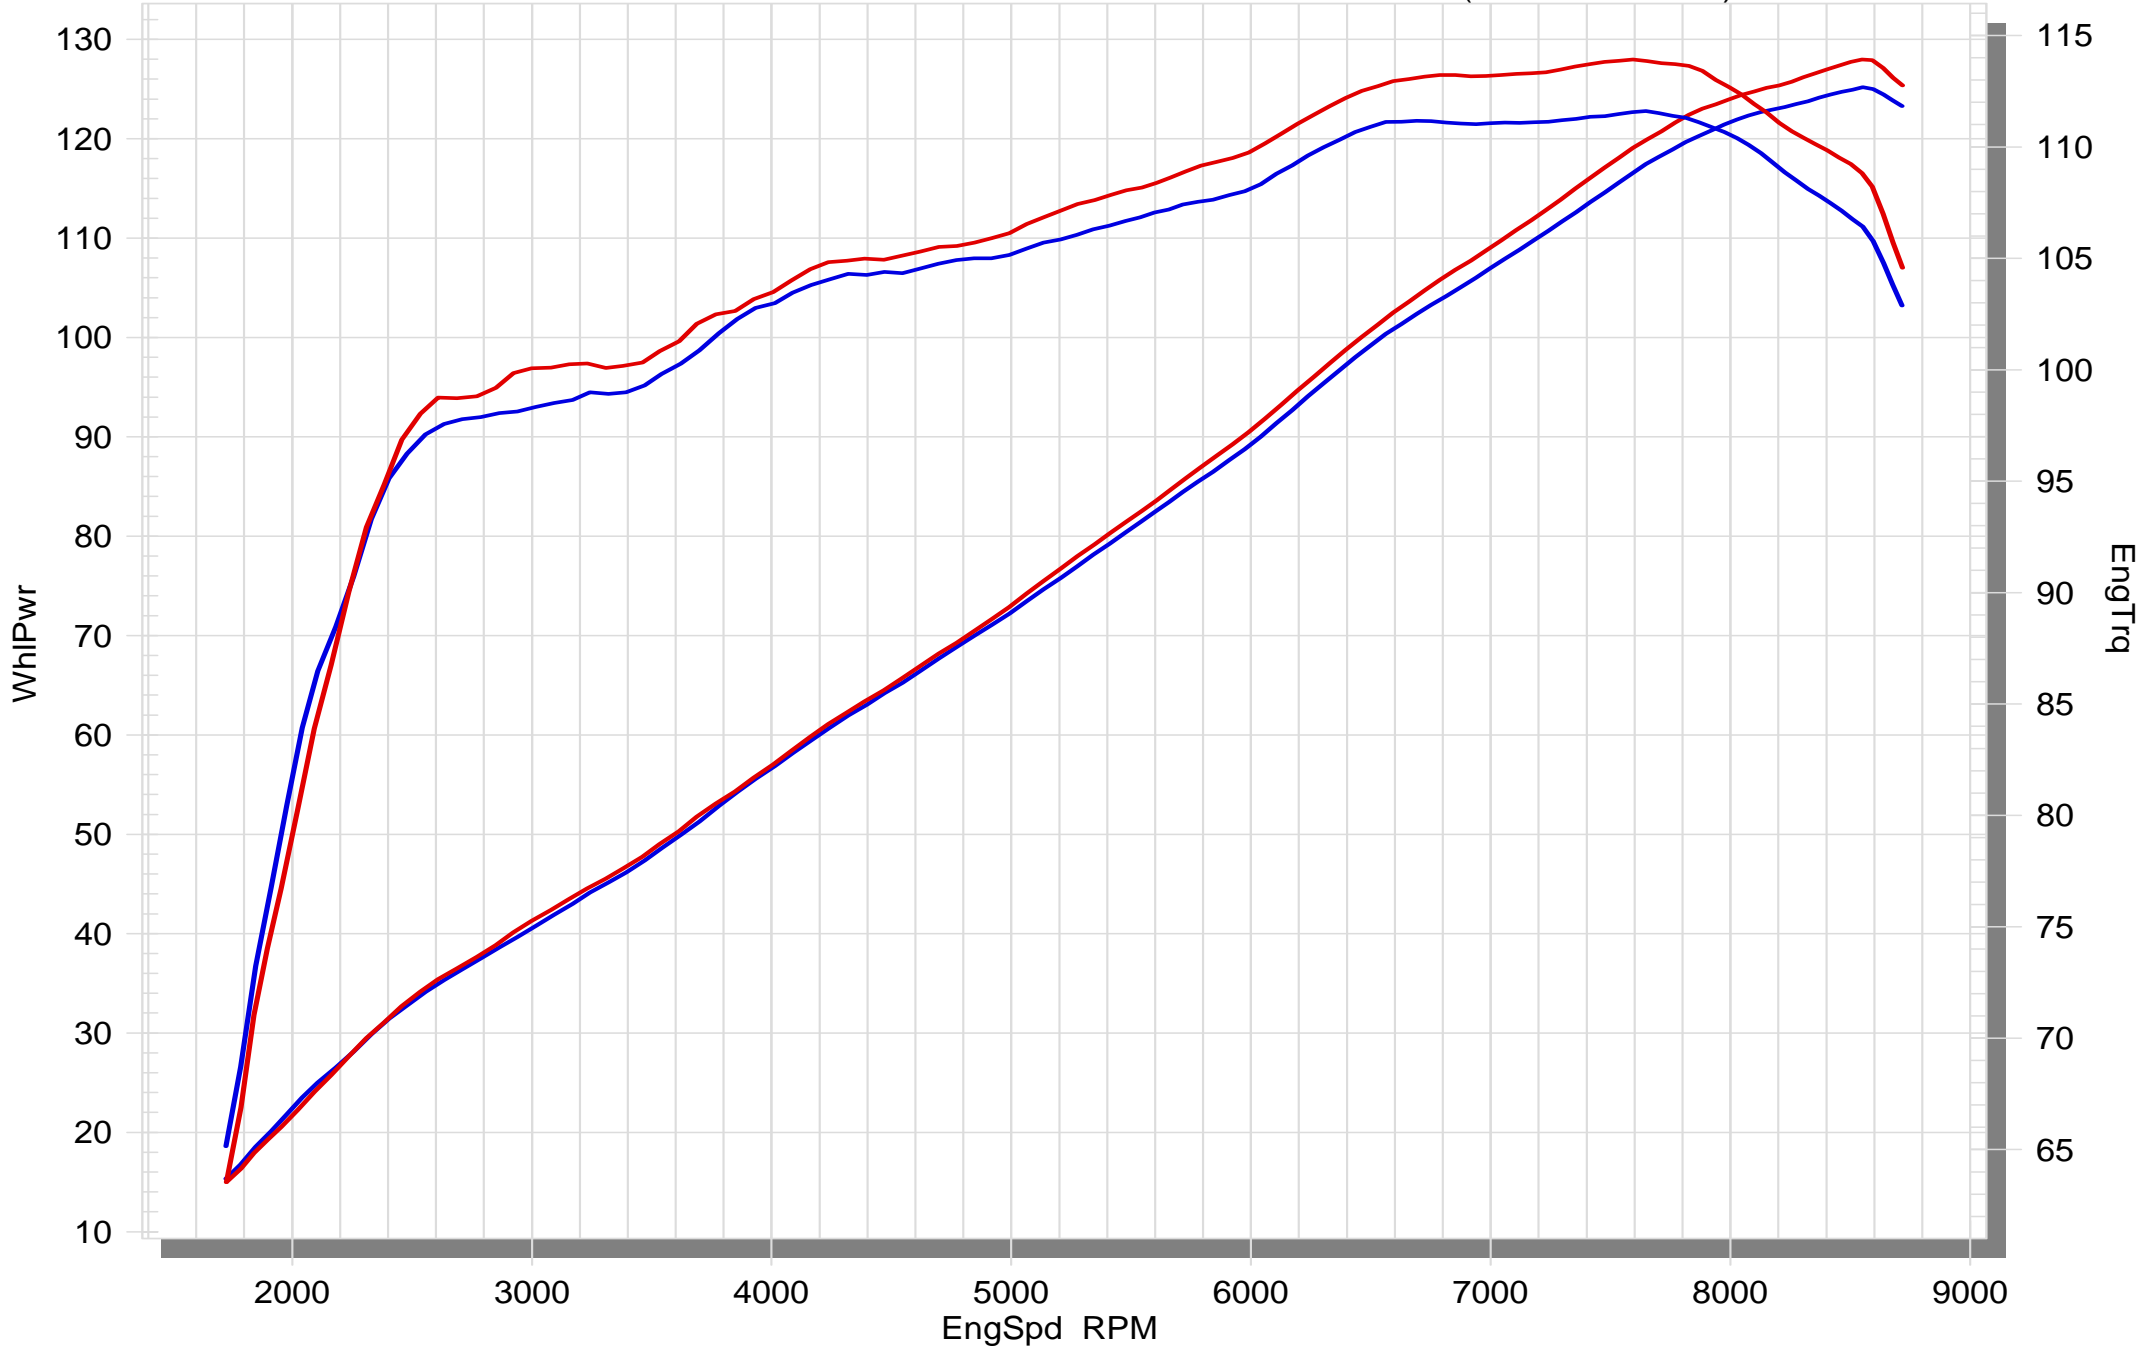

# TRIUMPH TIGER 1200

STOCK

SLIP-ON (WO Noise Insert)

# TRIUMPH TIGER 1200

 STOCK

 SLIP-ON (W Noise Insert)