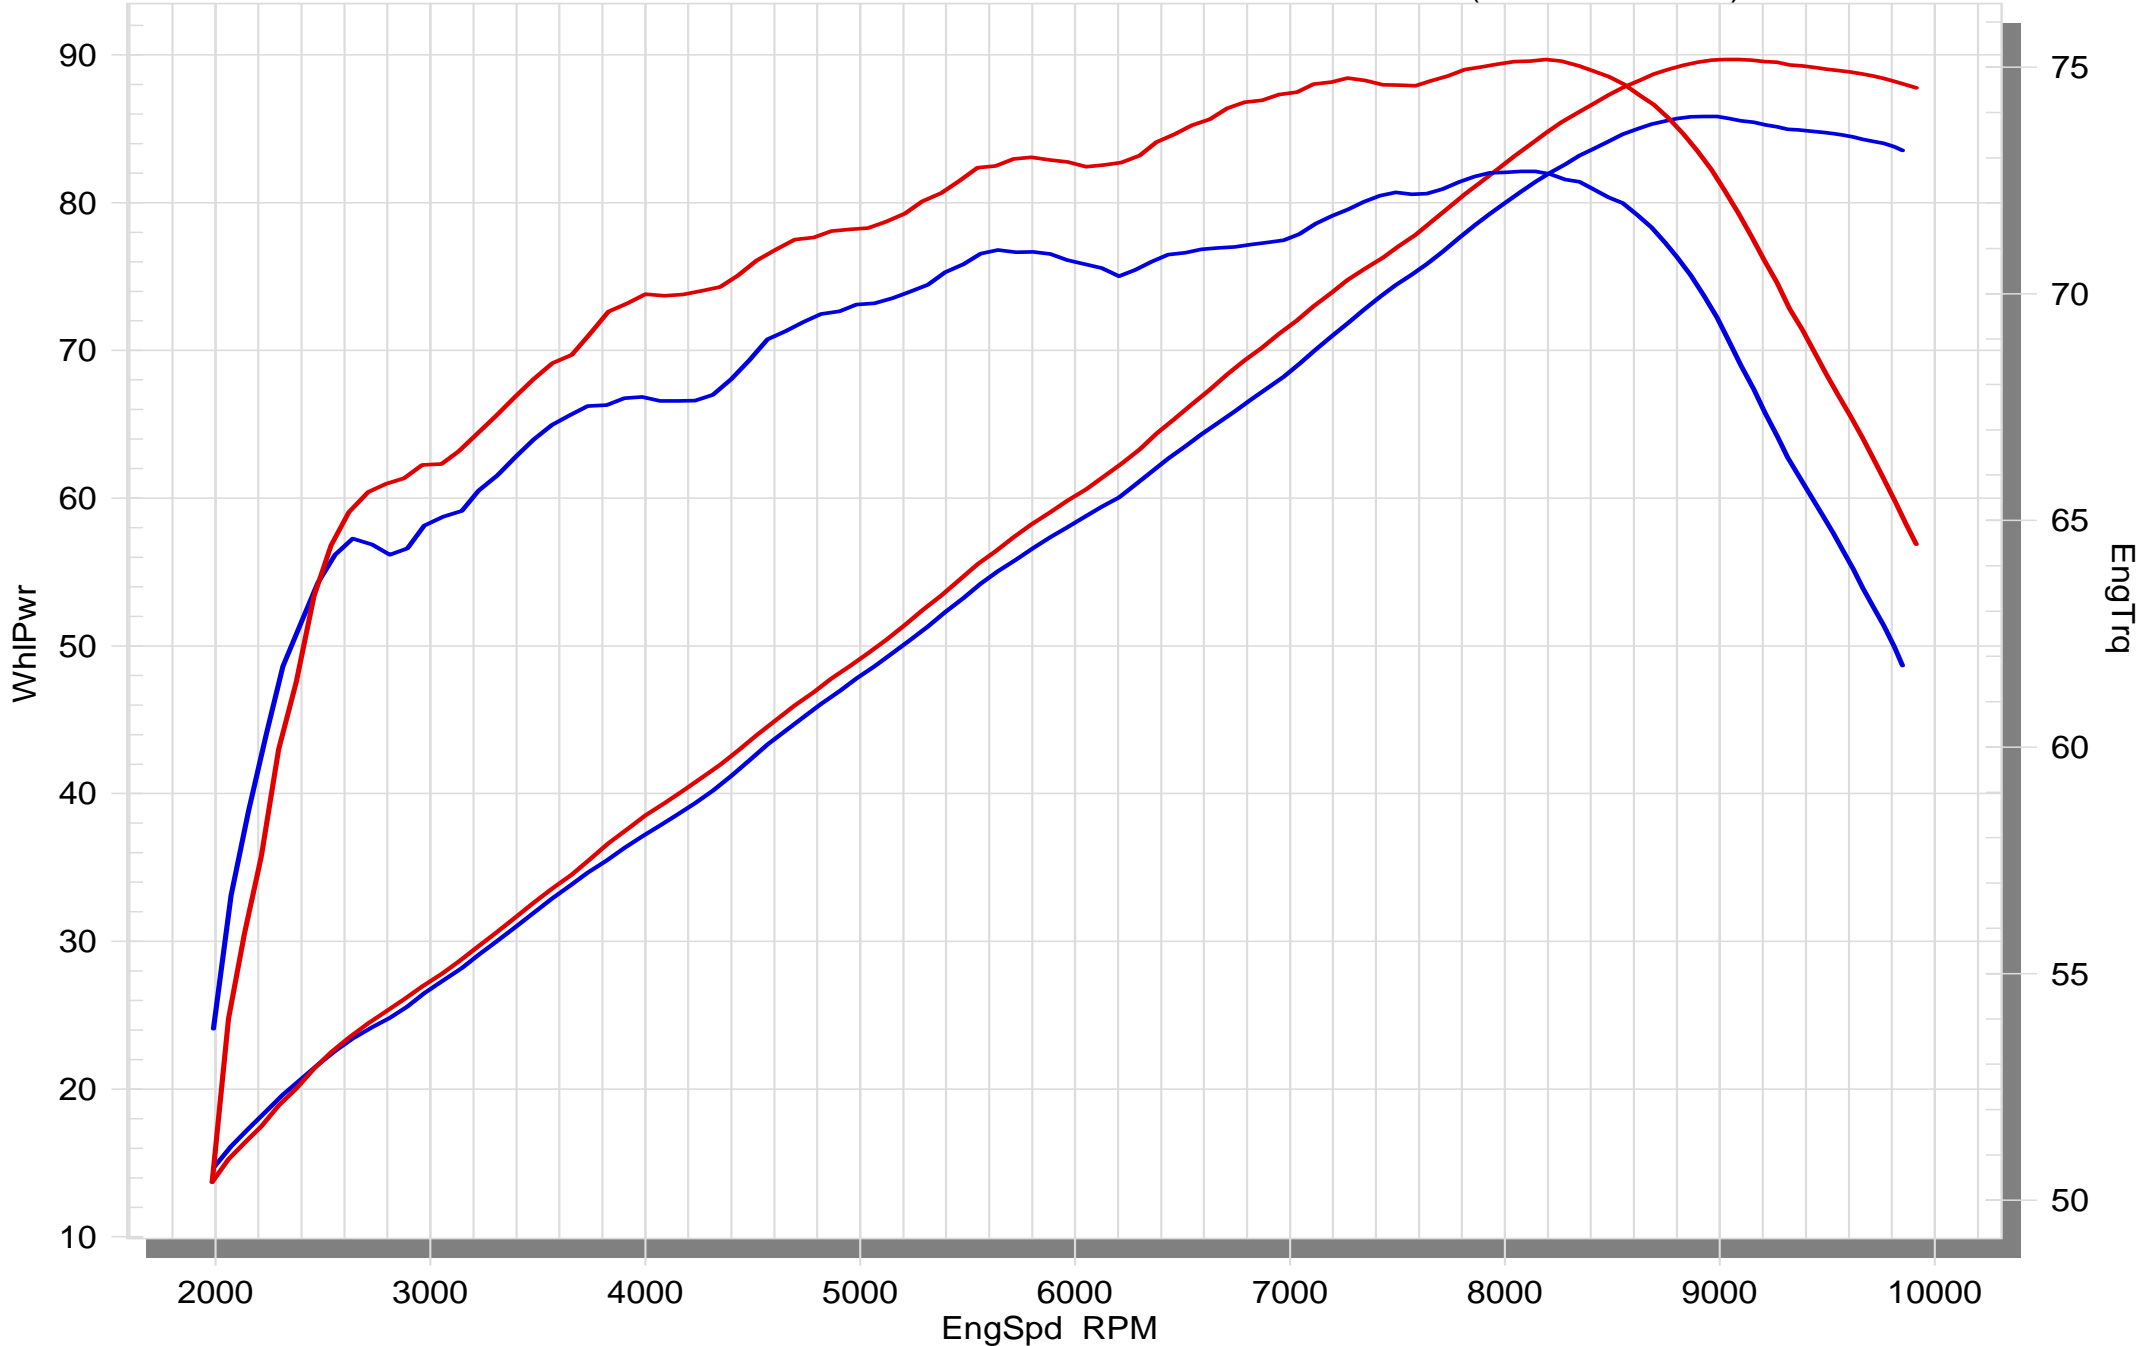

# TRIUMPH TIGER 800

 STOCK

 SLIP-ON (WO Noise Insert)

# TRIUMPH TIGER 800

STOCK

SLIP-ON (W Noise Insert)