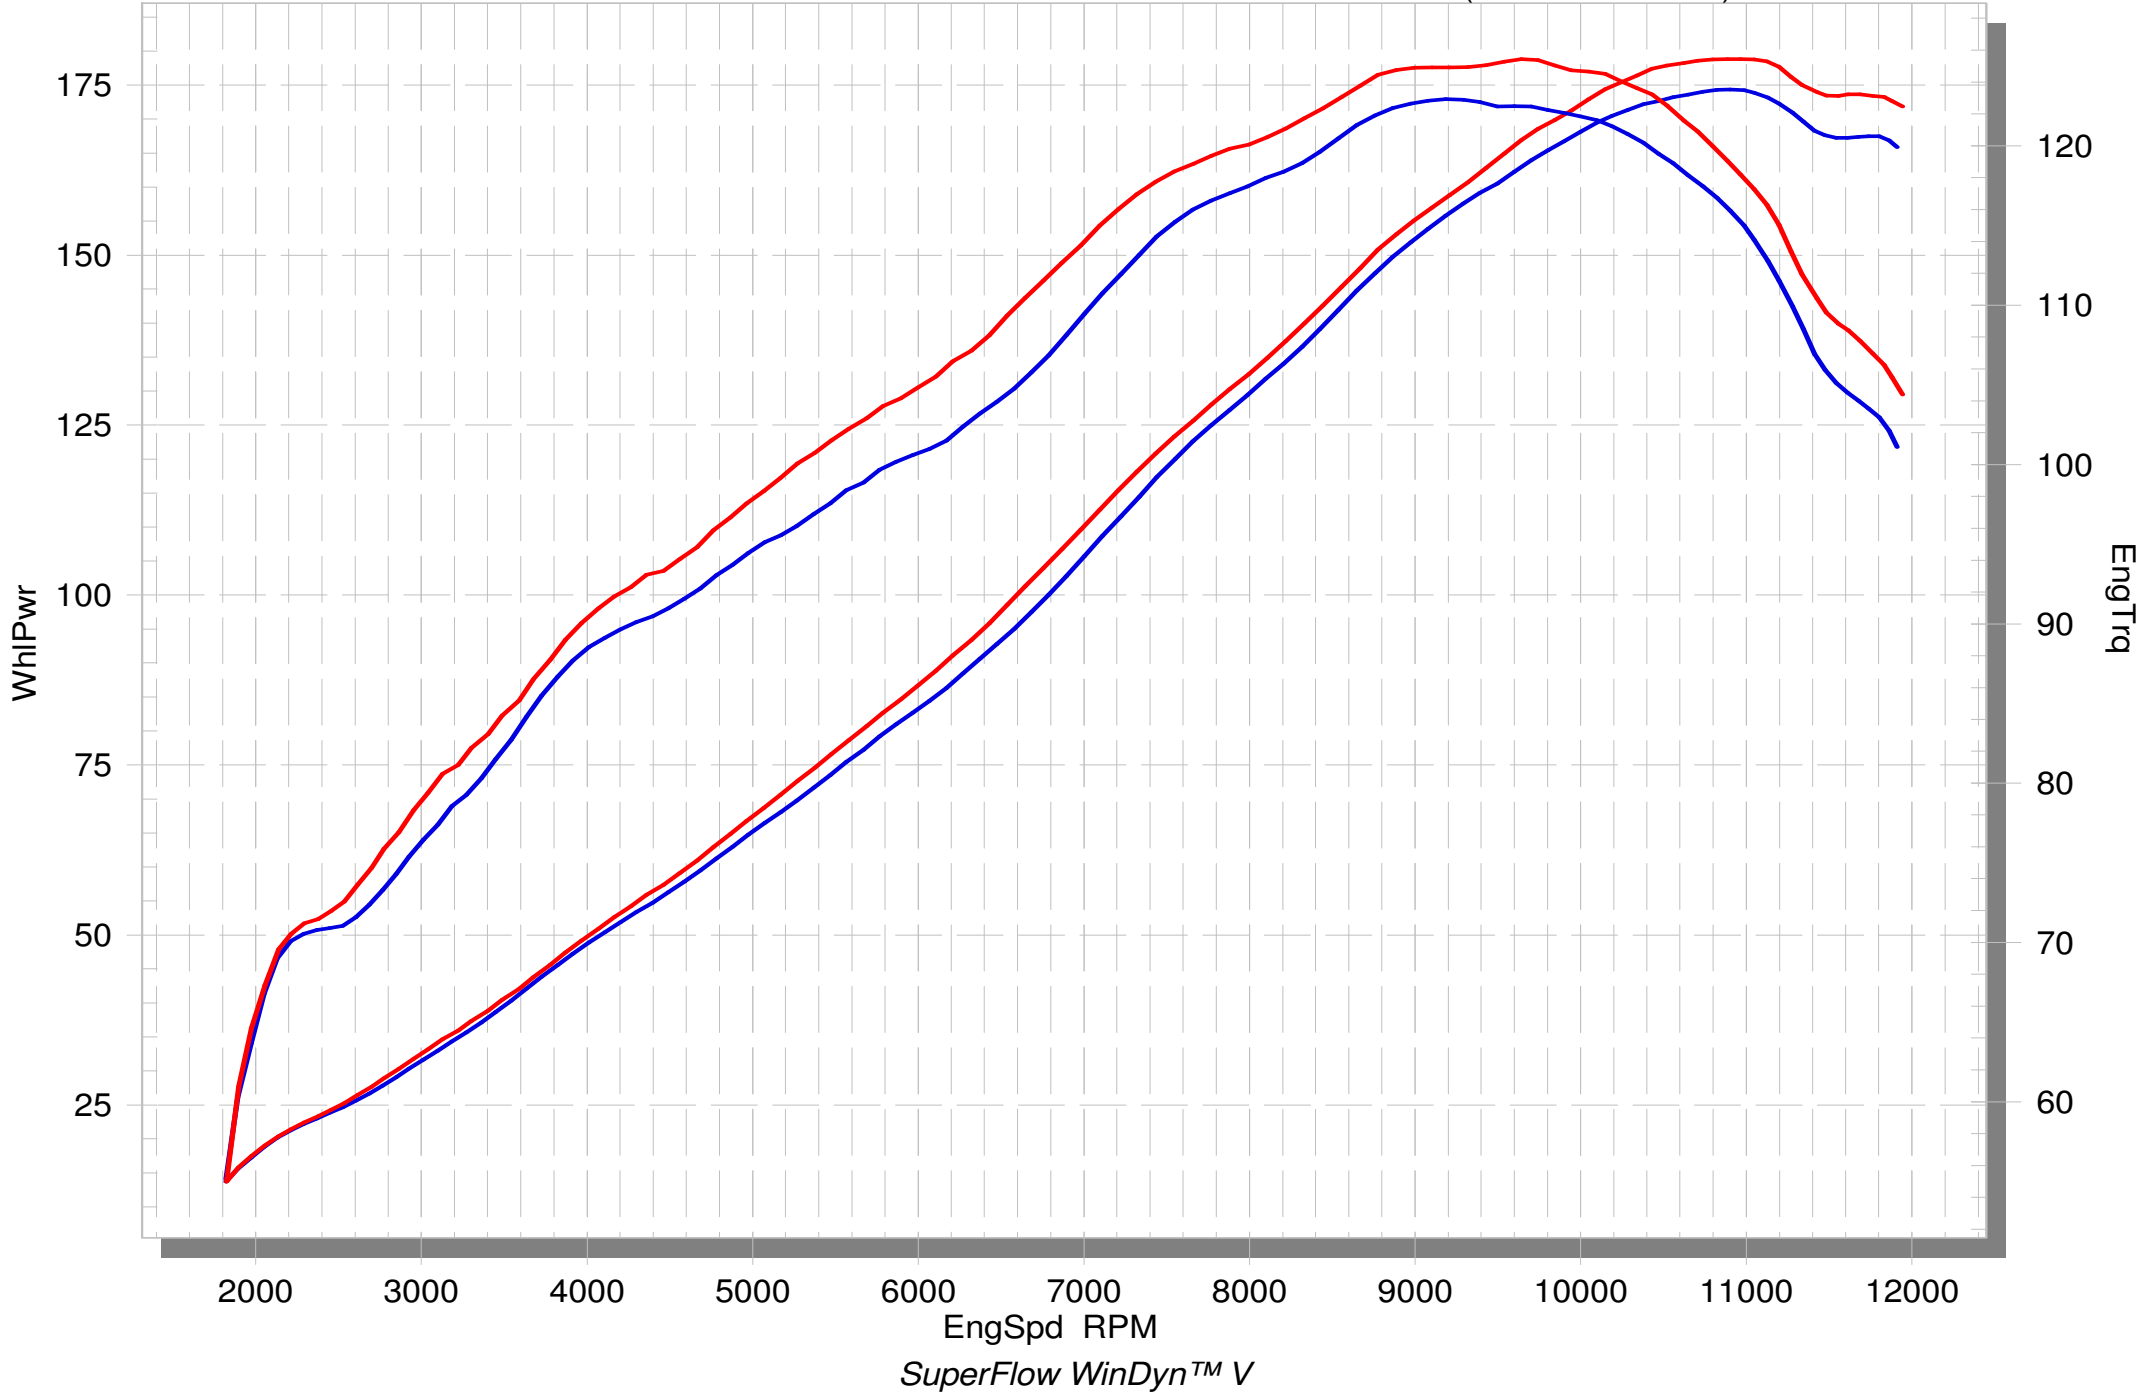

KAWASAKI H2 SX

STOCK

SLIP-ON (WO Noise Insert)

KAWASAKI H2 SX

STOCK

SLIP-ON (W Noise Insert)