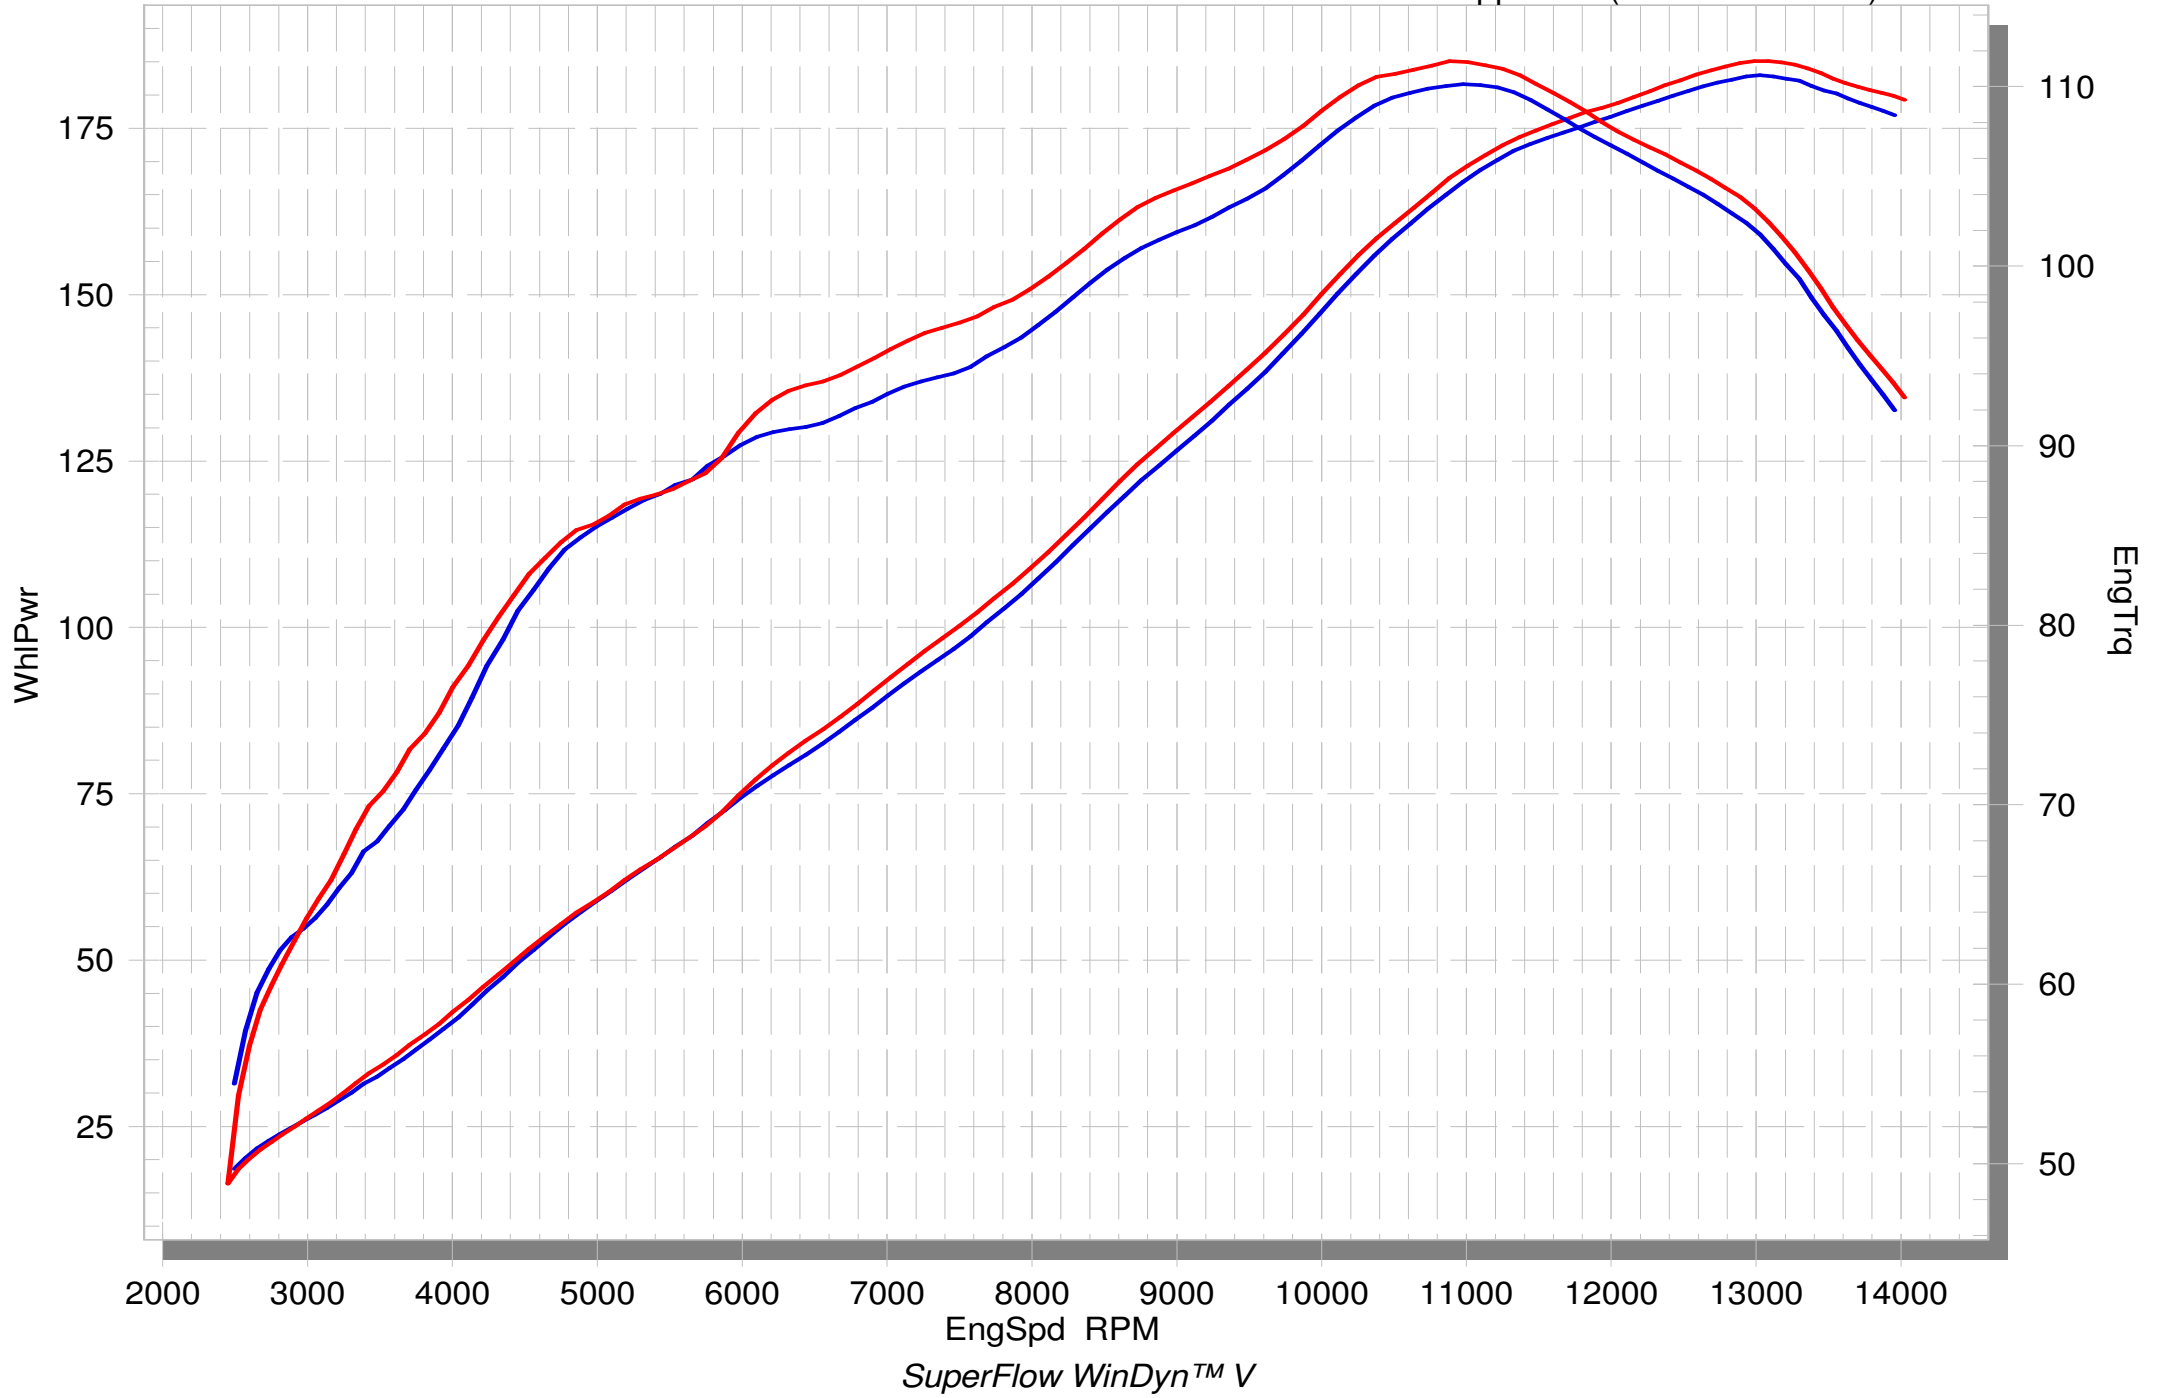

SUZUKI GSX-R 1000

 STOCK

 SLIP-ON EC-ECE approved (WO Noise Insert)

SUZUKI GSX-R 1000

 STOCK

 SLIP-ON EC-ECE approved (W Noise Insert)