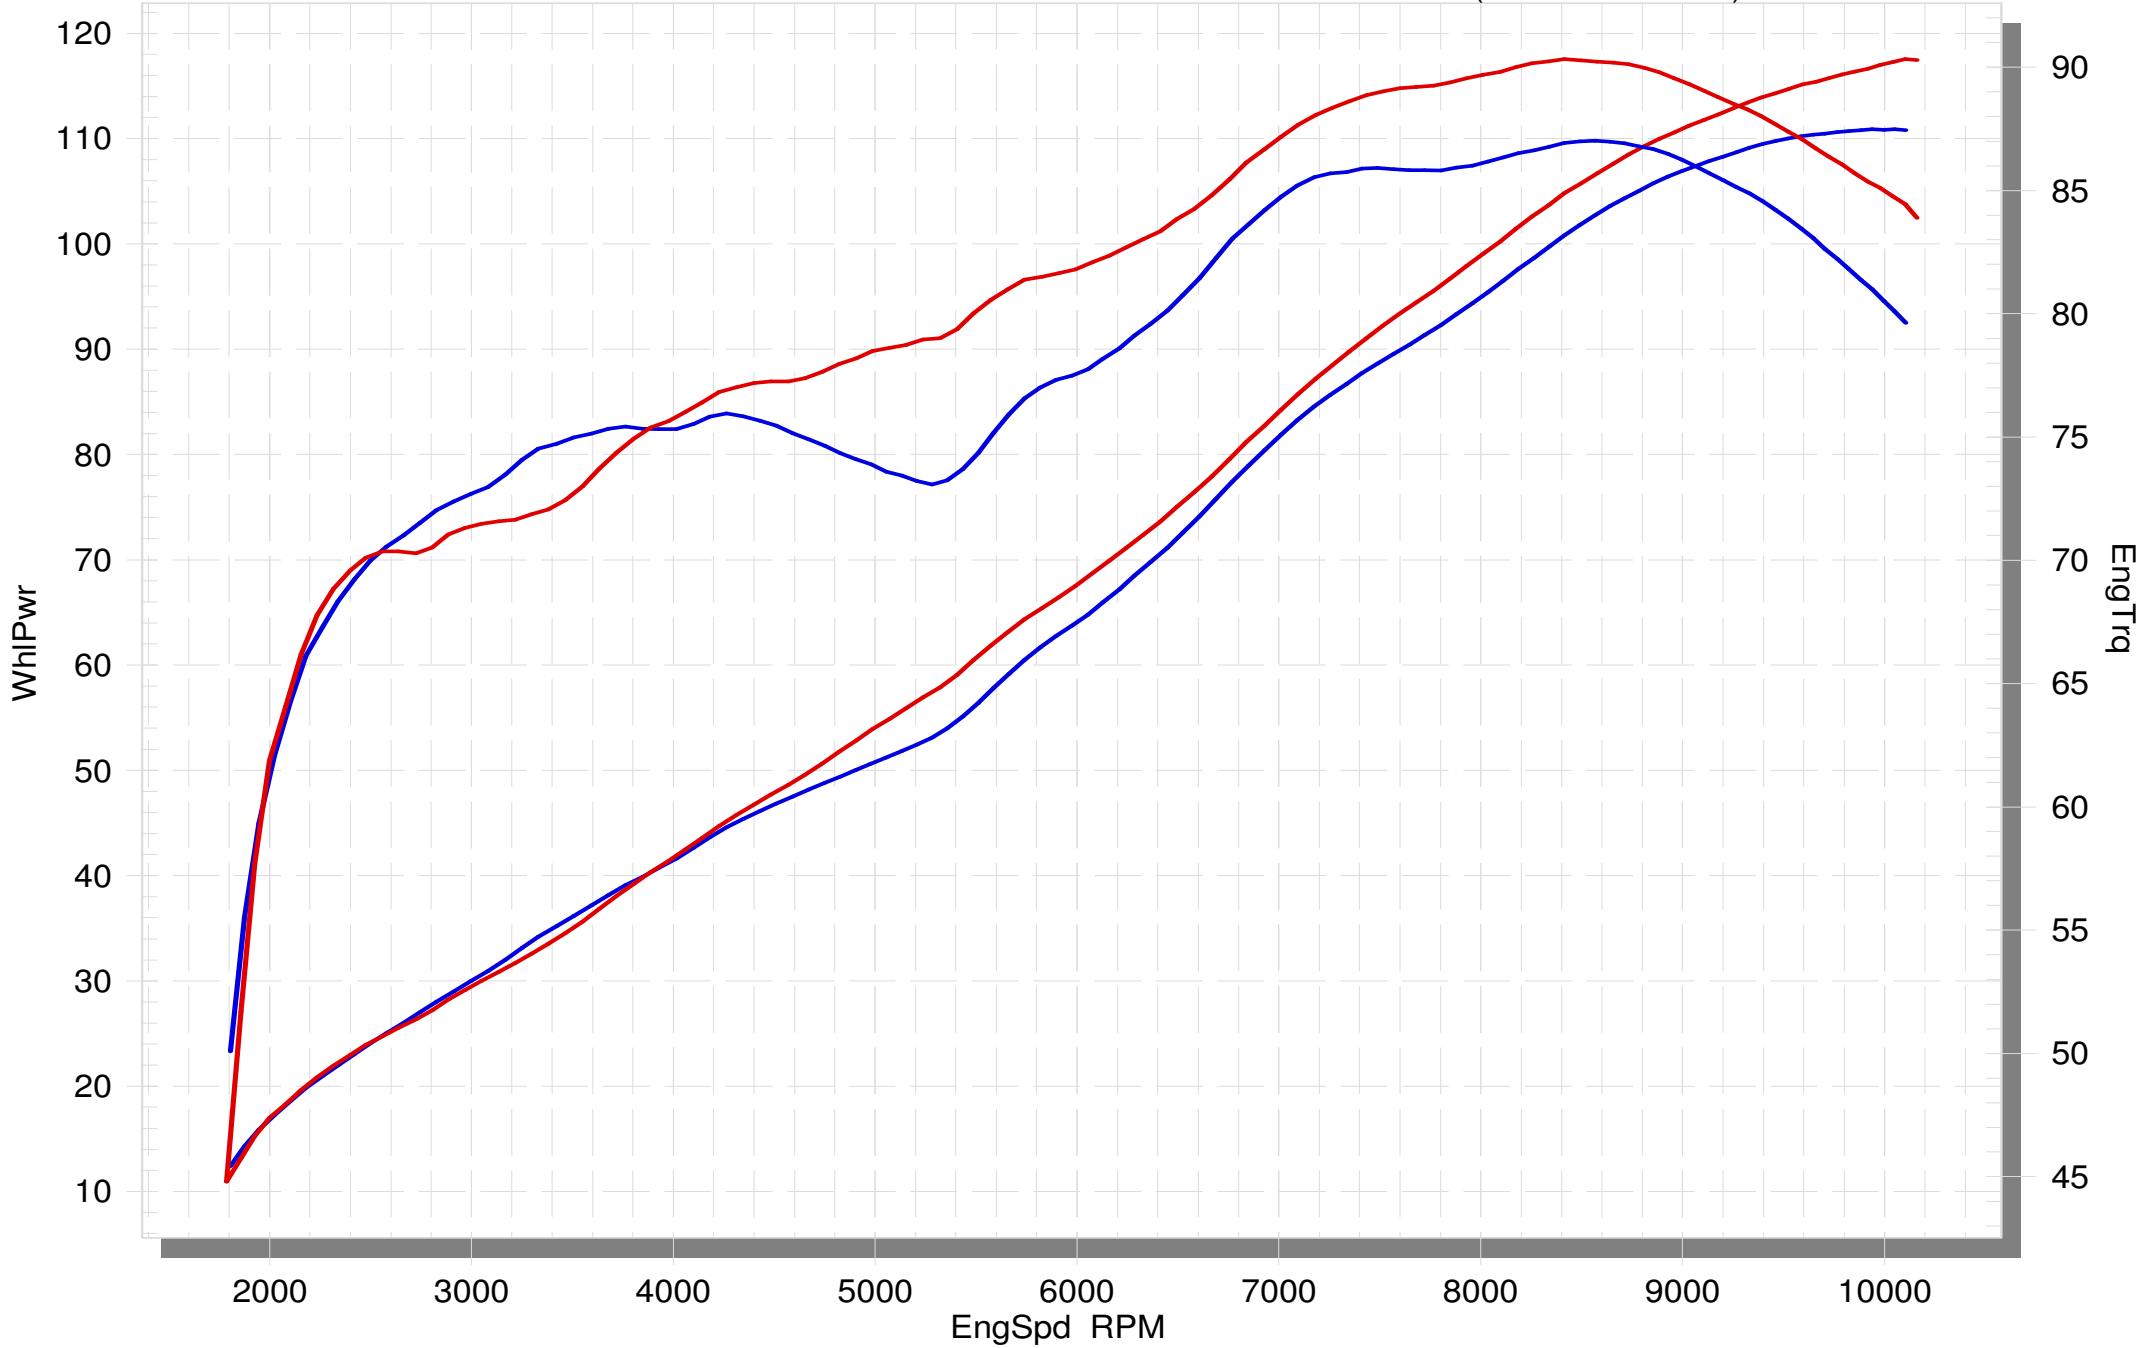

YAMAHA MT-09

STOCK

RACING (WO Noise Insert)

YAMAHA MT-09

STOCK

RACING EC-ECE approved