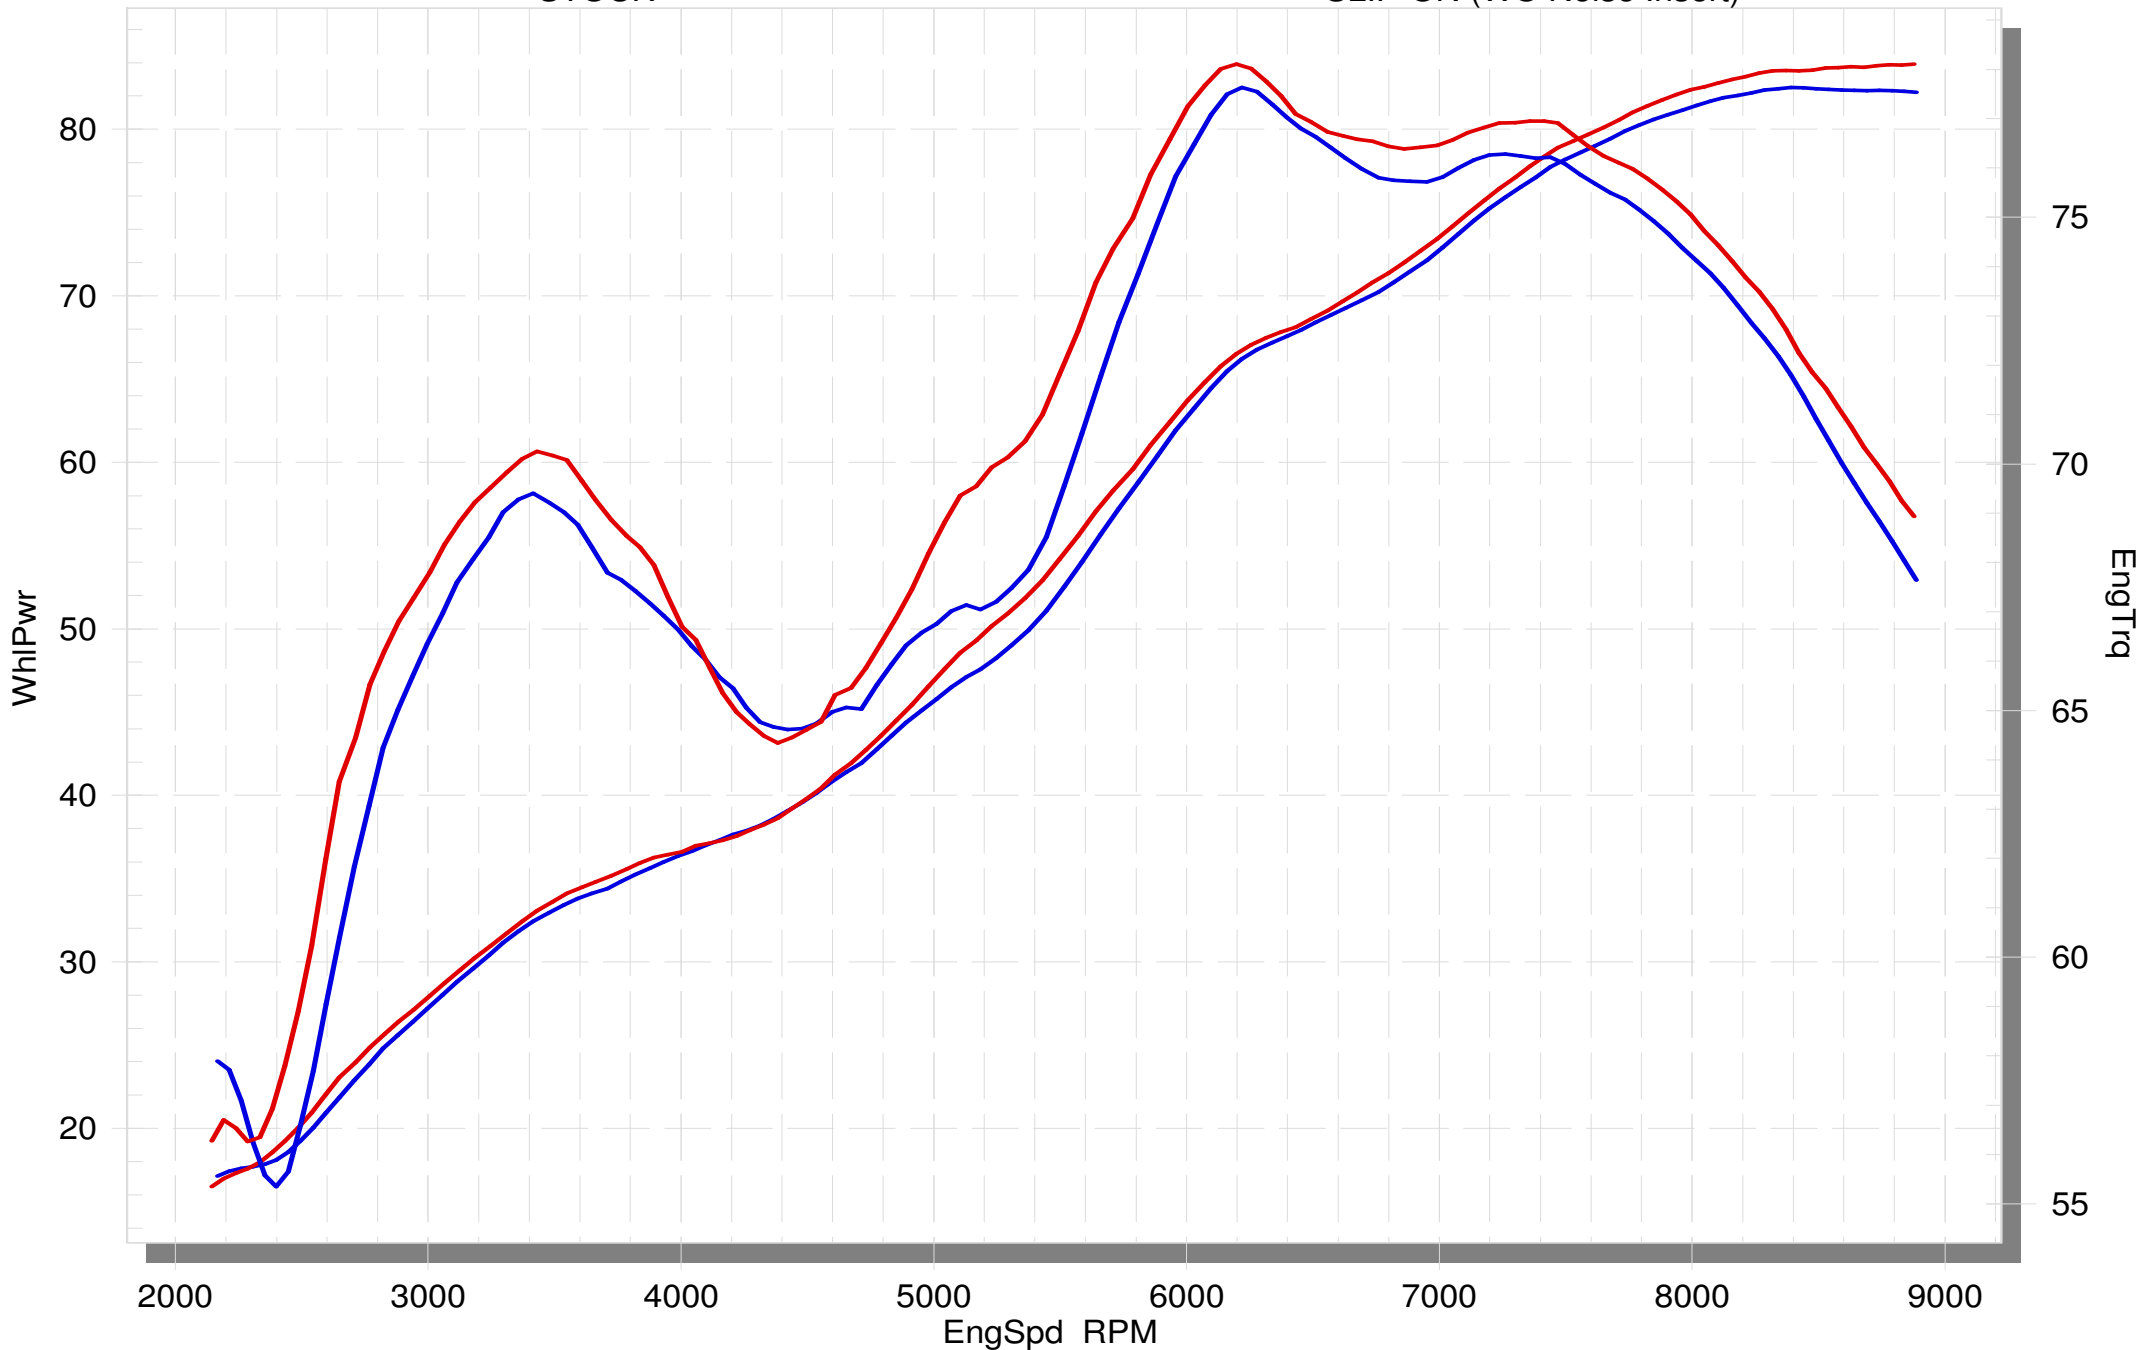

BMW F 800 GT

STOCK

SLIP-ON (WO Noise Insert)

BMW F 800 GT