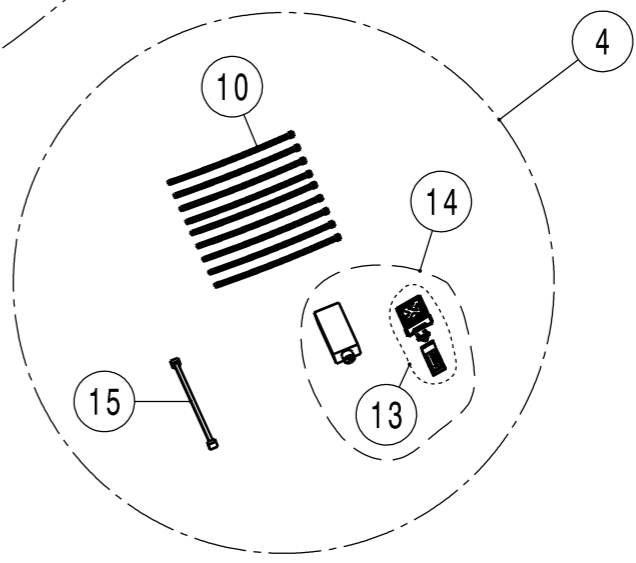

5 For X4M model
without tow hitch only

No.	SalesCode	Description	Qty.
1	S-BM/T/29H	slip on system	1
2	TP-CT/59	tail pipe set CA	1
3	TP-CT/60	tail pipe set CA	1
4	P-HF1424	Sound Kit	1
5	DI-BM/CA/6	rear CA diffuser Glossy	1
6	M-BM/T/25H	\$muffler	1
7	P-R75	clamp SS	2
8	P-HF1426	Controller	1
9	P-HF1404	cable/wire harness	1
10	P-VEZ2	tie wrap	25
11	P-HF1288	lever SS	2
12	P-HS/BM/1	heat shield SS	2
13	P-HF841/2	Key Fob	1
14	P-HF841-A5	Key Fob + Receiver	1
15	P-HF1109	cable/wire harness	1
16	TP-CT/59/L	tail pipe left CA	1
17	TP-CT/60/R	tail pipe right CA	1
18	TP-CT/60/L	tail pipe left CA	1
19	P-R142	clamp SS	4
20	TP-CT/59/R	tail pipe right CA	1
21	P-HF936	VTS CAN Sniffer	1