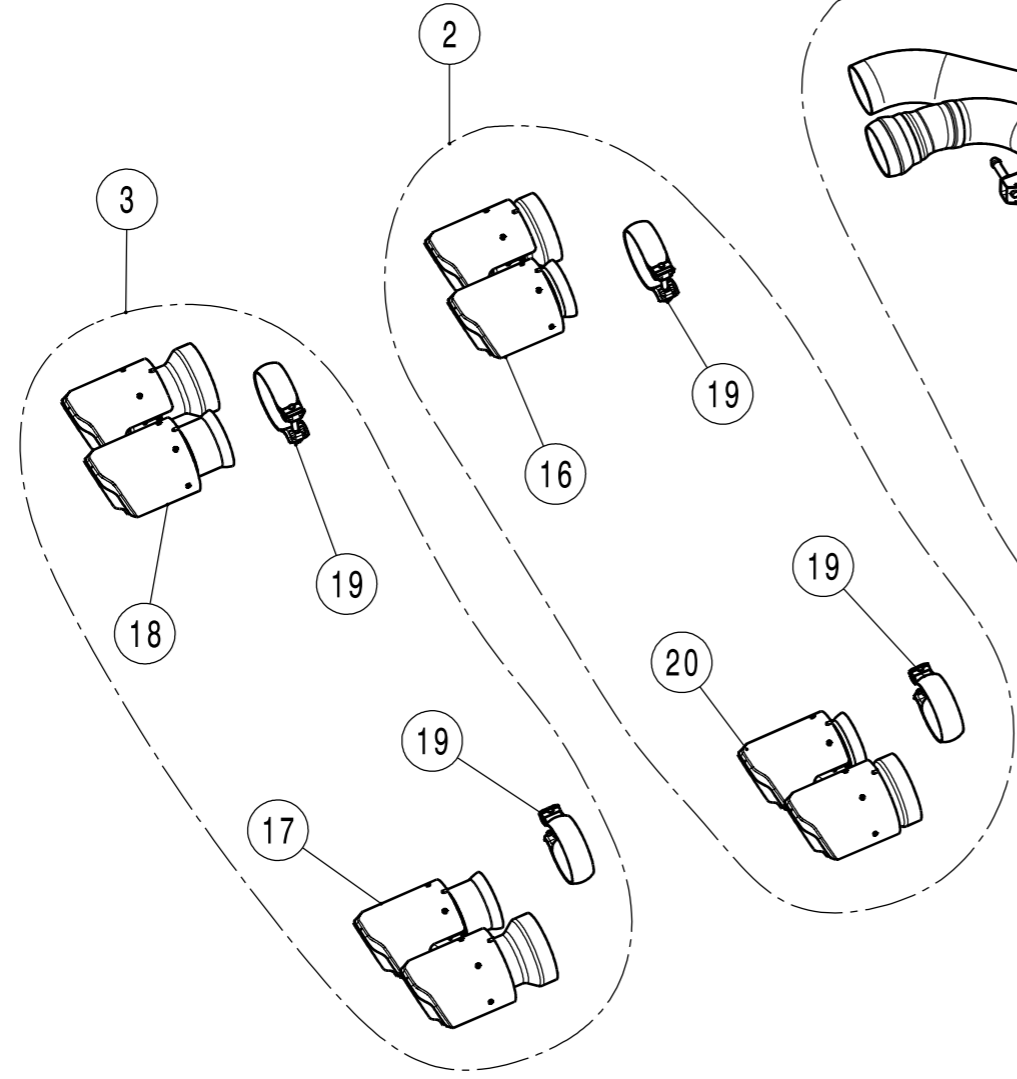

5 For X4M model
without tow hitch only

No.	SalesCode	Description	Qty.
1	S-BM/T/29H	slip on system	1
2	TP-CT/59	tail pipe set CA	1
3	TP-CT/60	tail pipe set CA	1
4	P-HF1424	Sound Kit	1
5	DI-BM/CA/6	rear CA diffuser Glossy	1
6	M-BM/T/25H	\$muffler	1
7	P-R75	clamp SS	2
8	P-HF1426	Controller	1
9	P-HF1404	cable/wire harness	1
10	P-VEZ2	tie wrap	25
11	P-HF1288	lever SS	2
12	P-HS/BM/1	heat shield SS	2
13	P-HF841/2	Key Fob	1
14	P-HF841-A5	Key Fob + Receiver	1
15	P-HF1109	cable/wire harness	1
16	TP-CT/59/L	tail pipe left CA	1
17	TP-CT/60/R	tail pipe right CA	1
18	TP-CT/60/L	tail pipe left CA	1
19	P-R142	clamp SS	4
20	TP-CT/59/R	tail pipe right CA	1
21	P-HF936	VTS CAN Sniffer	1