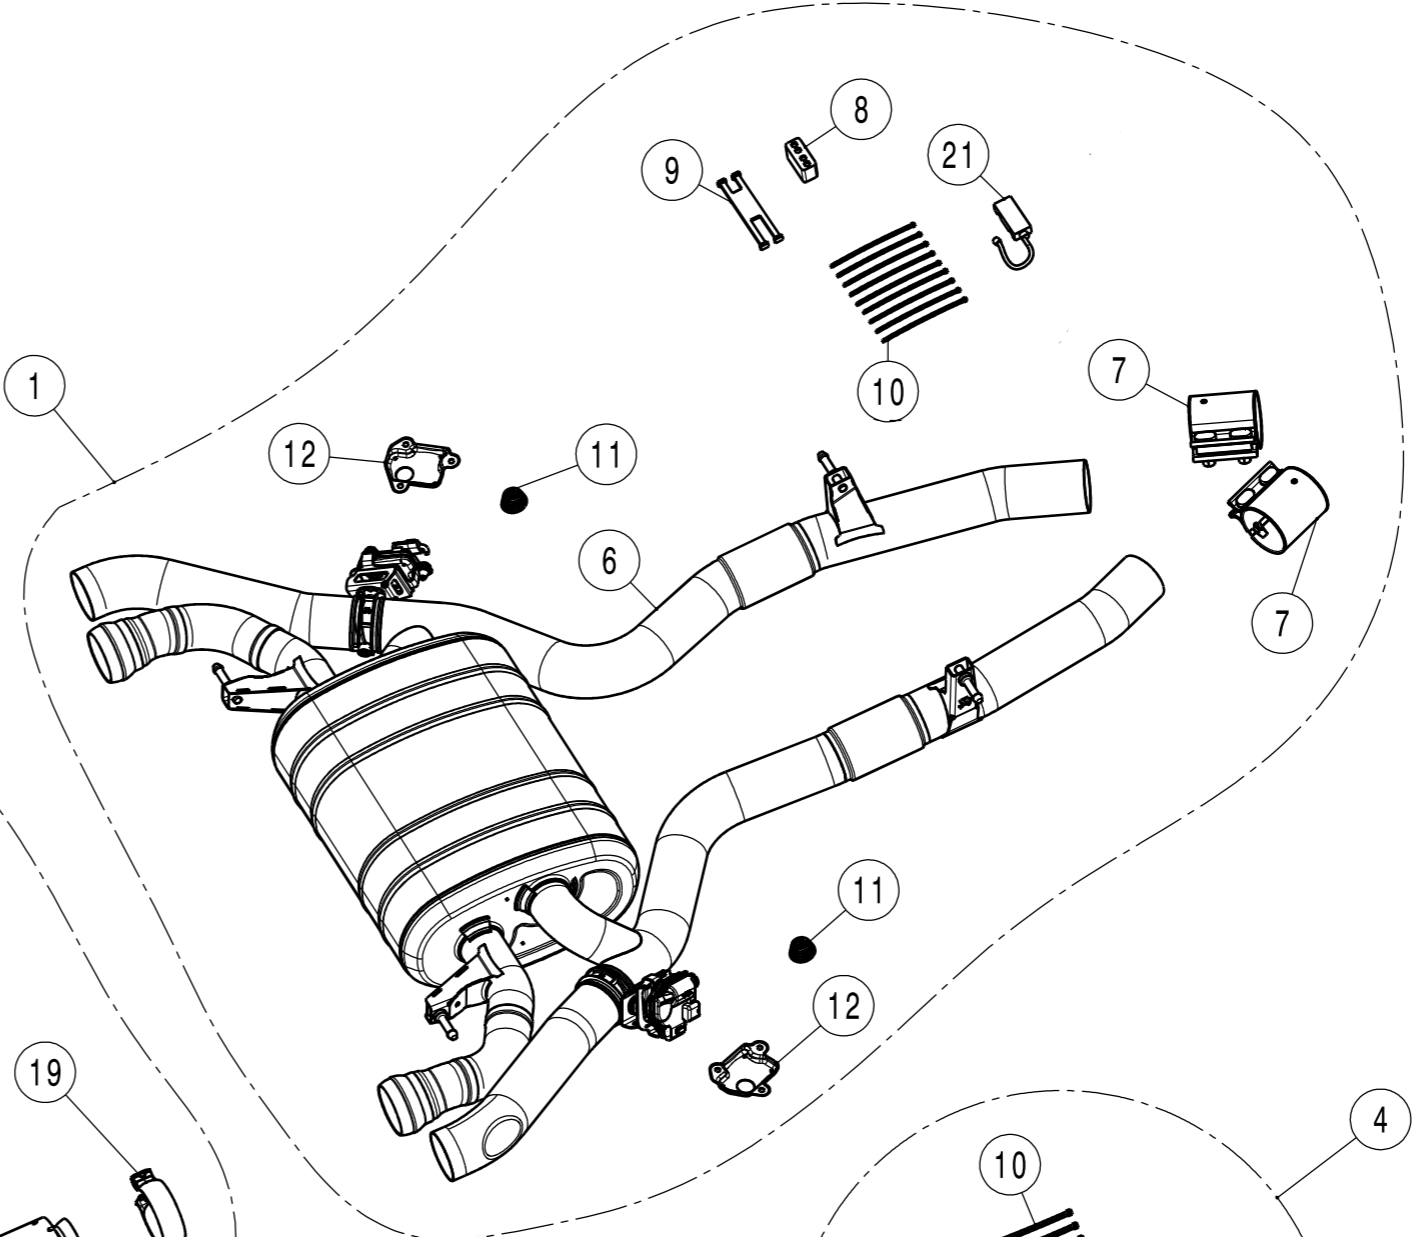

5 For X4M model
without tow hitch only

No.	SalesCode	Description	Qty.
1	S-BM/T/29H	slip on system	1
2	TP-CT/59	tail pipe set CA	1
3	TP-CT/60	tail pipe set CA	1
4	P-HF1424	Sound Kit	1
5	DI-BM/CA/6	rear CA diffuser Glossy	1
6	M-BM/T/25H	\$muffler	1
7	P-R75	clamp SS	2
8	P-HF1426	Controller	1
9	P-HF1404	cable/wire harness	1
10	P-VEZ2	tie wrap	25
11	P-HF1288	lever SS	2
12	P-HS/BM/1	heat shield SS	2
13	P-HF841/2	Key Fob	1
14	P-HF841-A5	Key Fob + Receiver	1
15	P-HF1109	cable/wire harness	1
16	TP-CT/59/L	tail pipe left CA	1
17	TP-CT/60/R	tail pipe right CA	1
18	TP-CT/60/L	tail pipe left CA	1
19	P-R142	clamp SS	4
20	TP-CT/59/R	tail pipe right CA	1
21	P-HF936	VTS CAN Sniffer	1