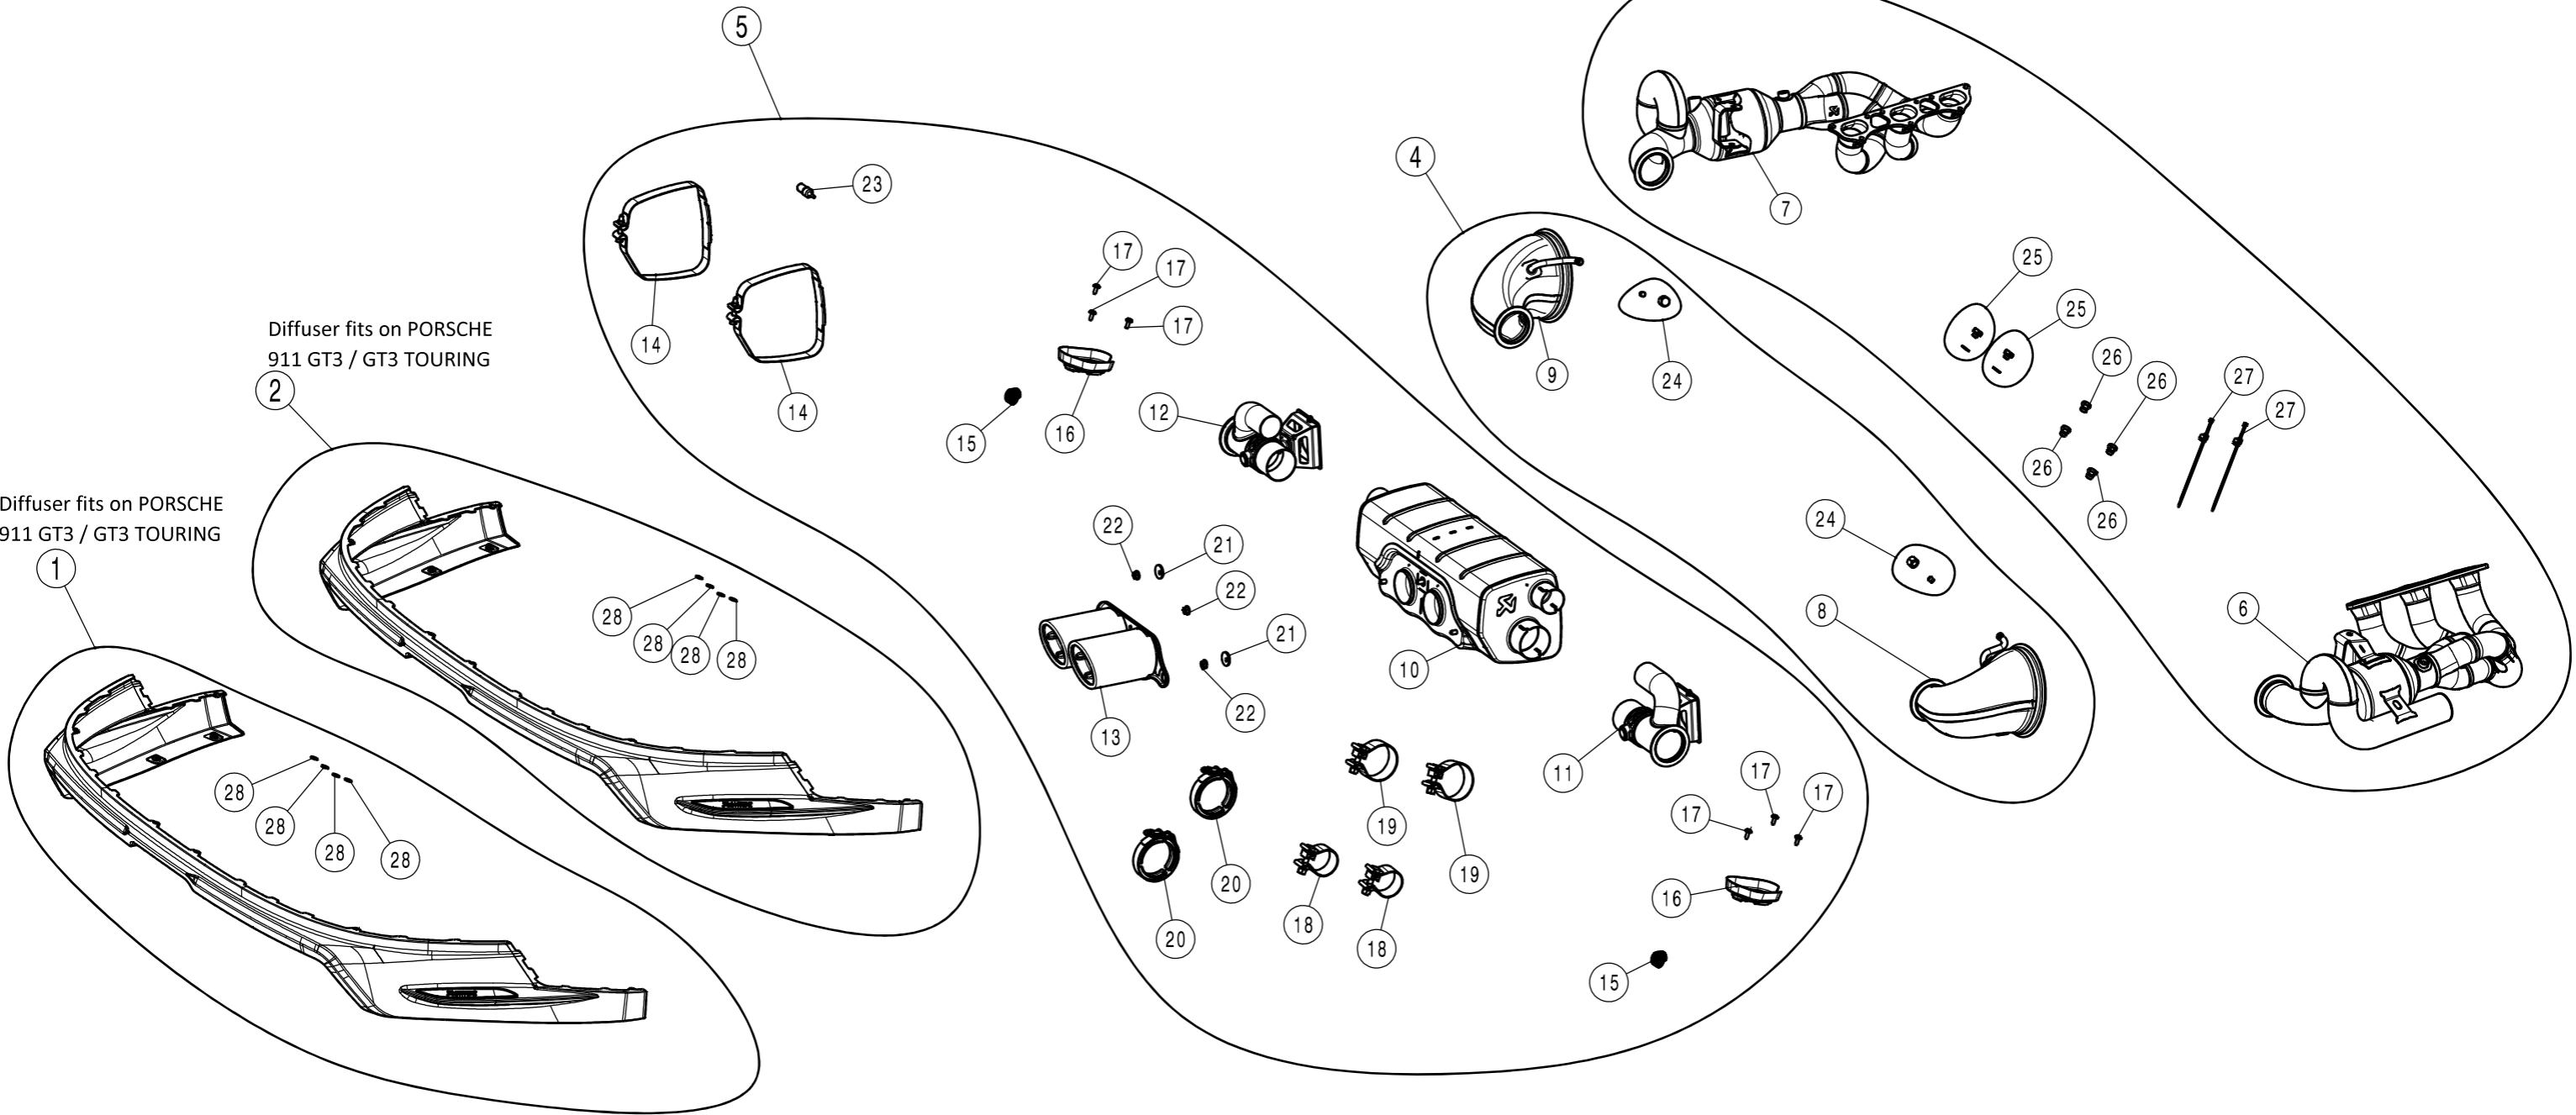

Diffuser fits on PORSCHE
911 GT3 / GT3 TOURING

Diffuser fits on PORSCHE
911 GT3 / GT3 TOURING

Evolution Header Set fits on PORSCHE
911 GT3 / GT3 TOURING

| No. | SalesCode | Description | Qty. |
|-----|-----------|------------------|------|
| 4 | P-CP034 | adapter set SS | 1 |
| 8 | P-CP034/R | adapter SS right | 1 |
| 9 | P-CP034/L | adapter SS left | 1 |
| 24 | P-HF1444 | pressure plug | 2 |