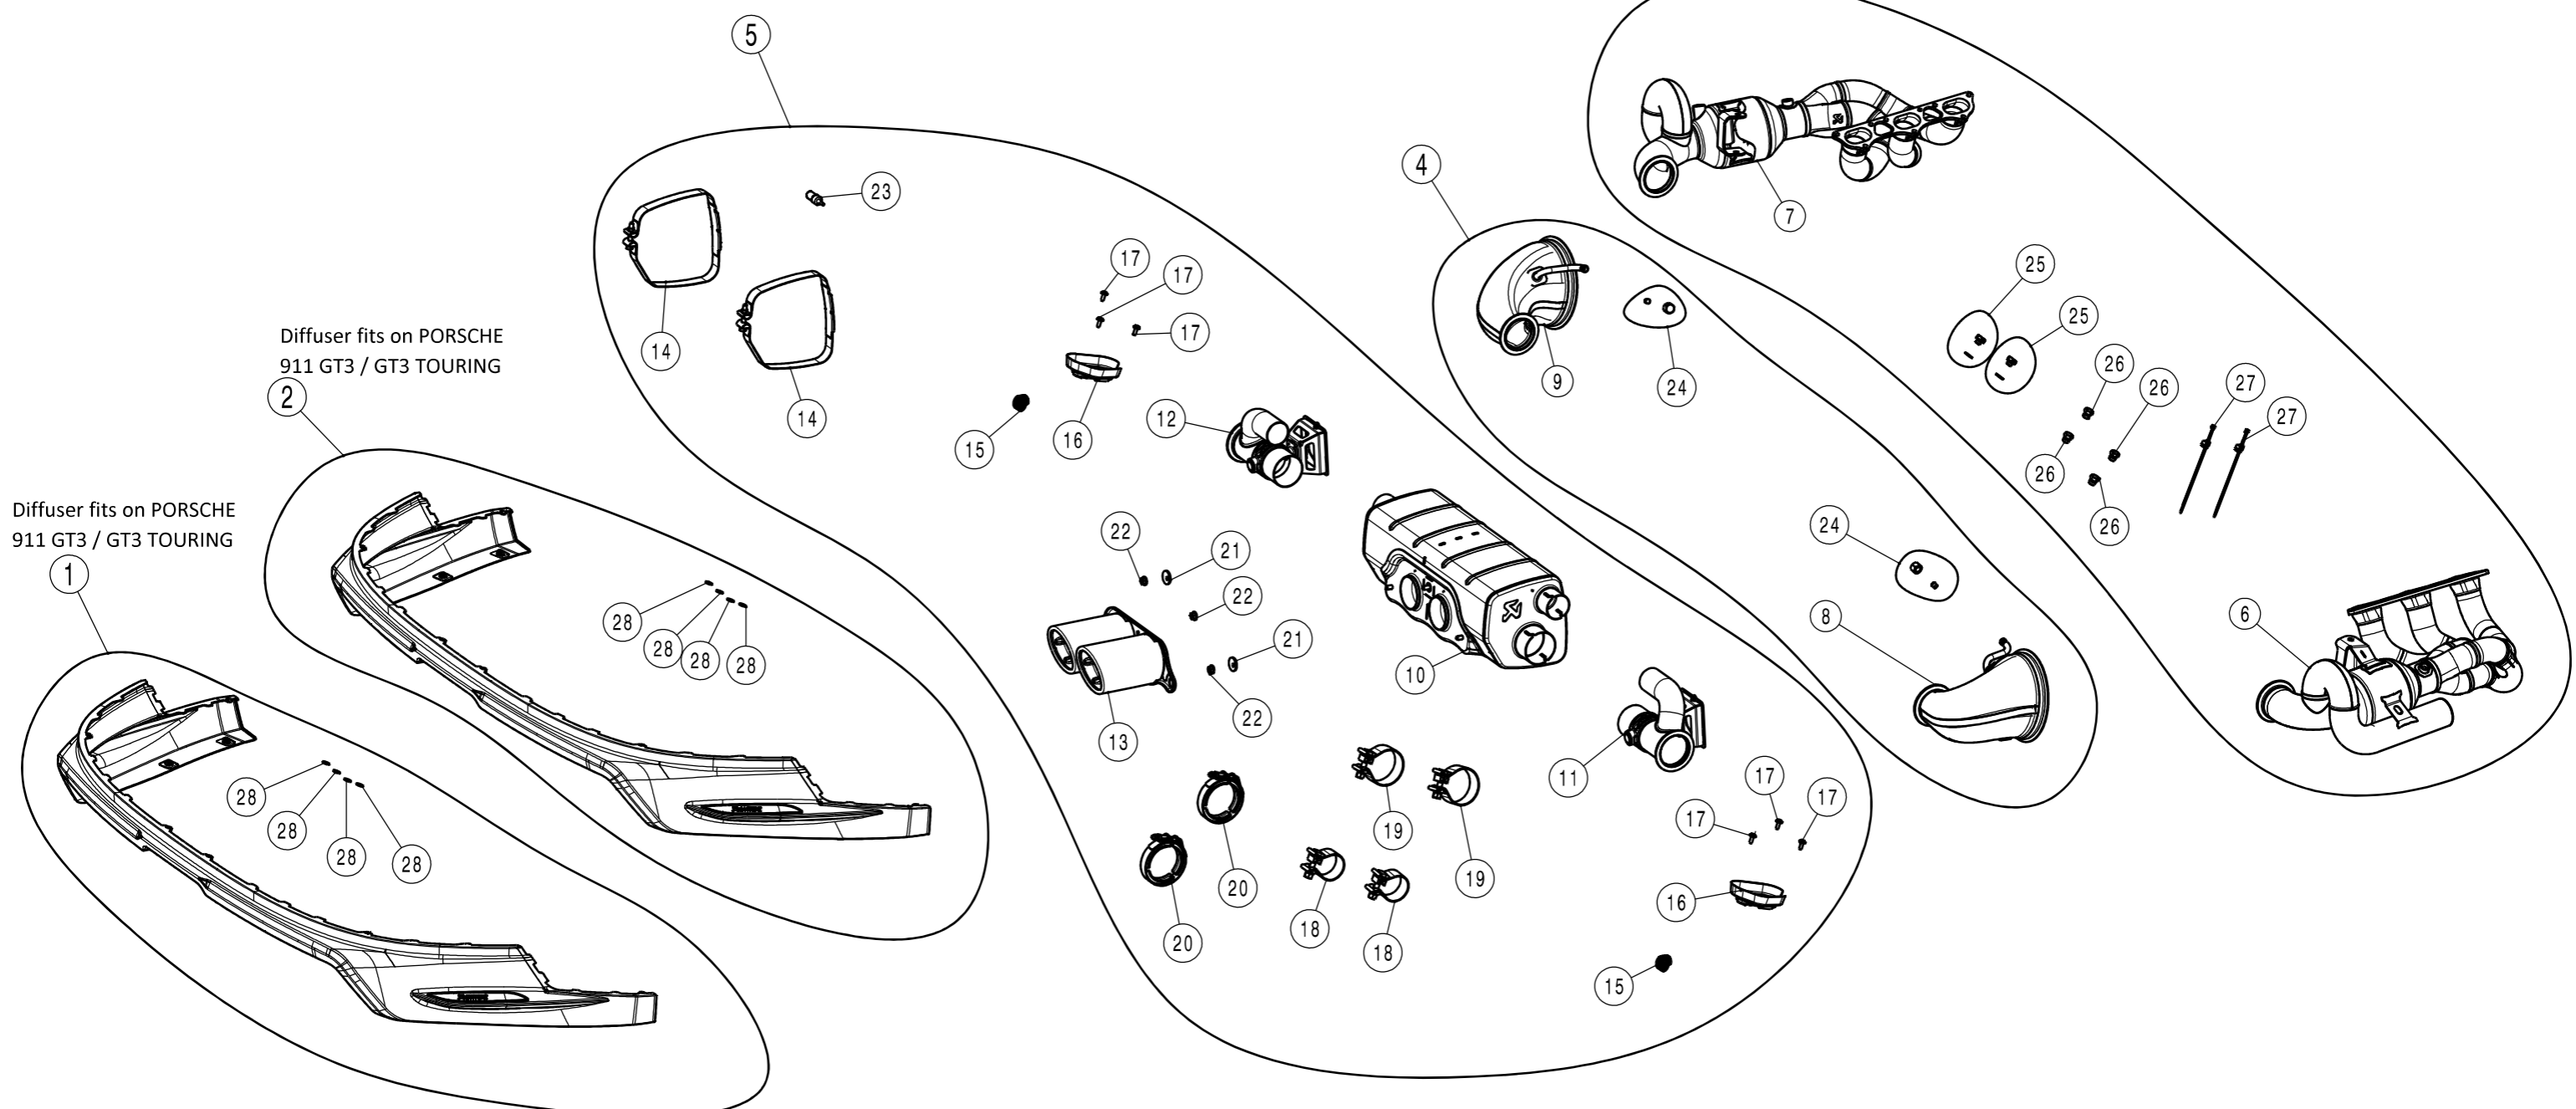

Evolution Header Set fits on PORSCHE
911 GT3 / GT3 TOURING

Diffuser fits on PORSCHE
911 GT3 / GT3 TOURING

Diffuser fits on PORSCHE
911 GT3 / GT3 TOURING

No.	SalesCode	Description	Qty.
1	DI-PO/CA/9/G	rear CA diffuser Glossy	1
2	DI-PO/CA/9/M	rear CA diffuser Matt	1
3	E-PO/T/7	evolution header set TI	1
4	P-CP034	adapter set SS	1
5	S-PO/TI/23	slip on system	1
6	H-PO/T/2/R	header TI right	1
7	H-PO/T/2/L	header TI left	1
8	P-CP034/R	adapter SS right	1
9	P-CP034/L	adapter SS left	1
10	M-PO/T/20	muffler TI	1
11	L-PO/T/16/R	link pipe TI right	1
12	L-PO/T/16/L	link pipe TI left	1
13	TP-T/S/40	tail pipe TI	1
14	P-MCIP1	muffler clamp SS	2
15	P-HF1333	lever SS	2
16	P-X271	bracket + heat shield for actuator SS	2
17	P-FB43	bolt	6
18	P-R80	clamp SS	2
19	P-R69	clamp SS	2
20	P-R105	clamp SS	2
21	P-DR92	washer TI	2
22	P-FN12	nut	3
23	P-LT1	screw sealant	1
24	P-HF1444	pressure plug	1
25	P-HF1336	EGT plug	2
26	P-HF1445	plug SS	4
27	P-HF1446	cable tie	2
28	P-DR191	washer	4