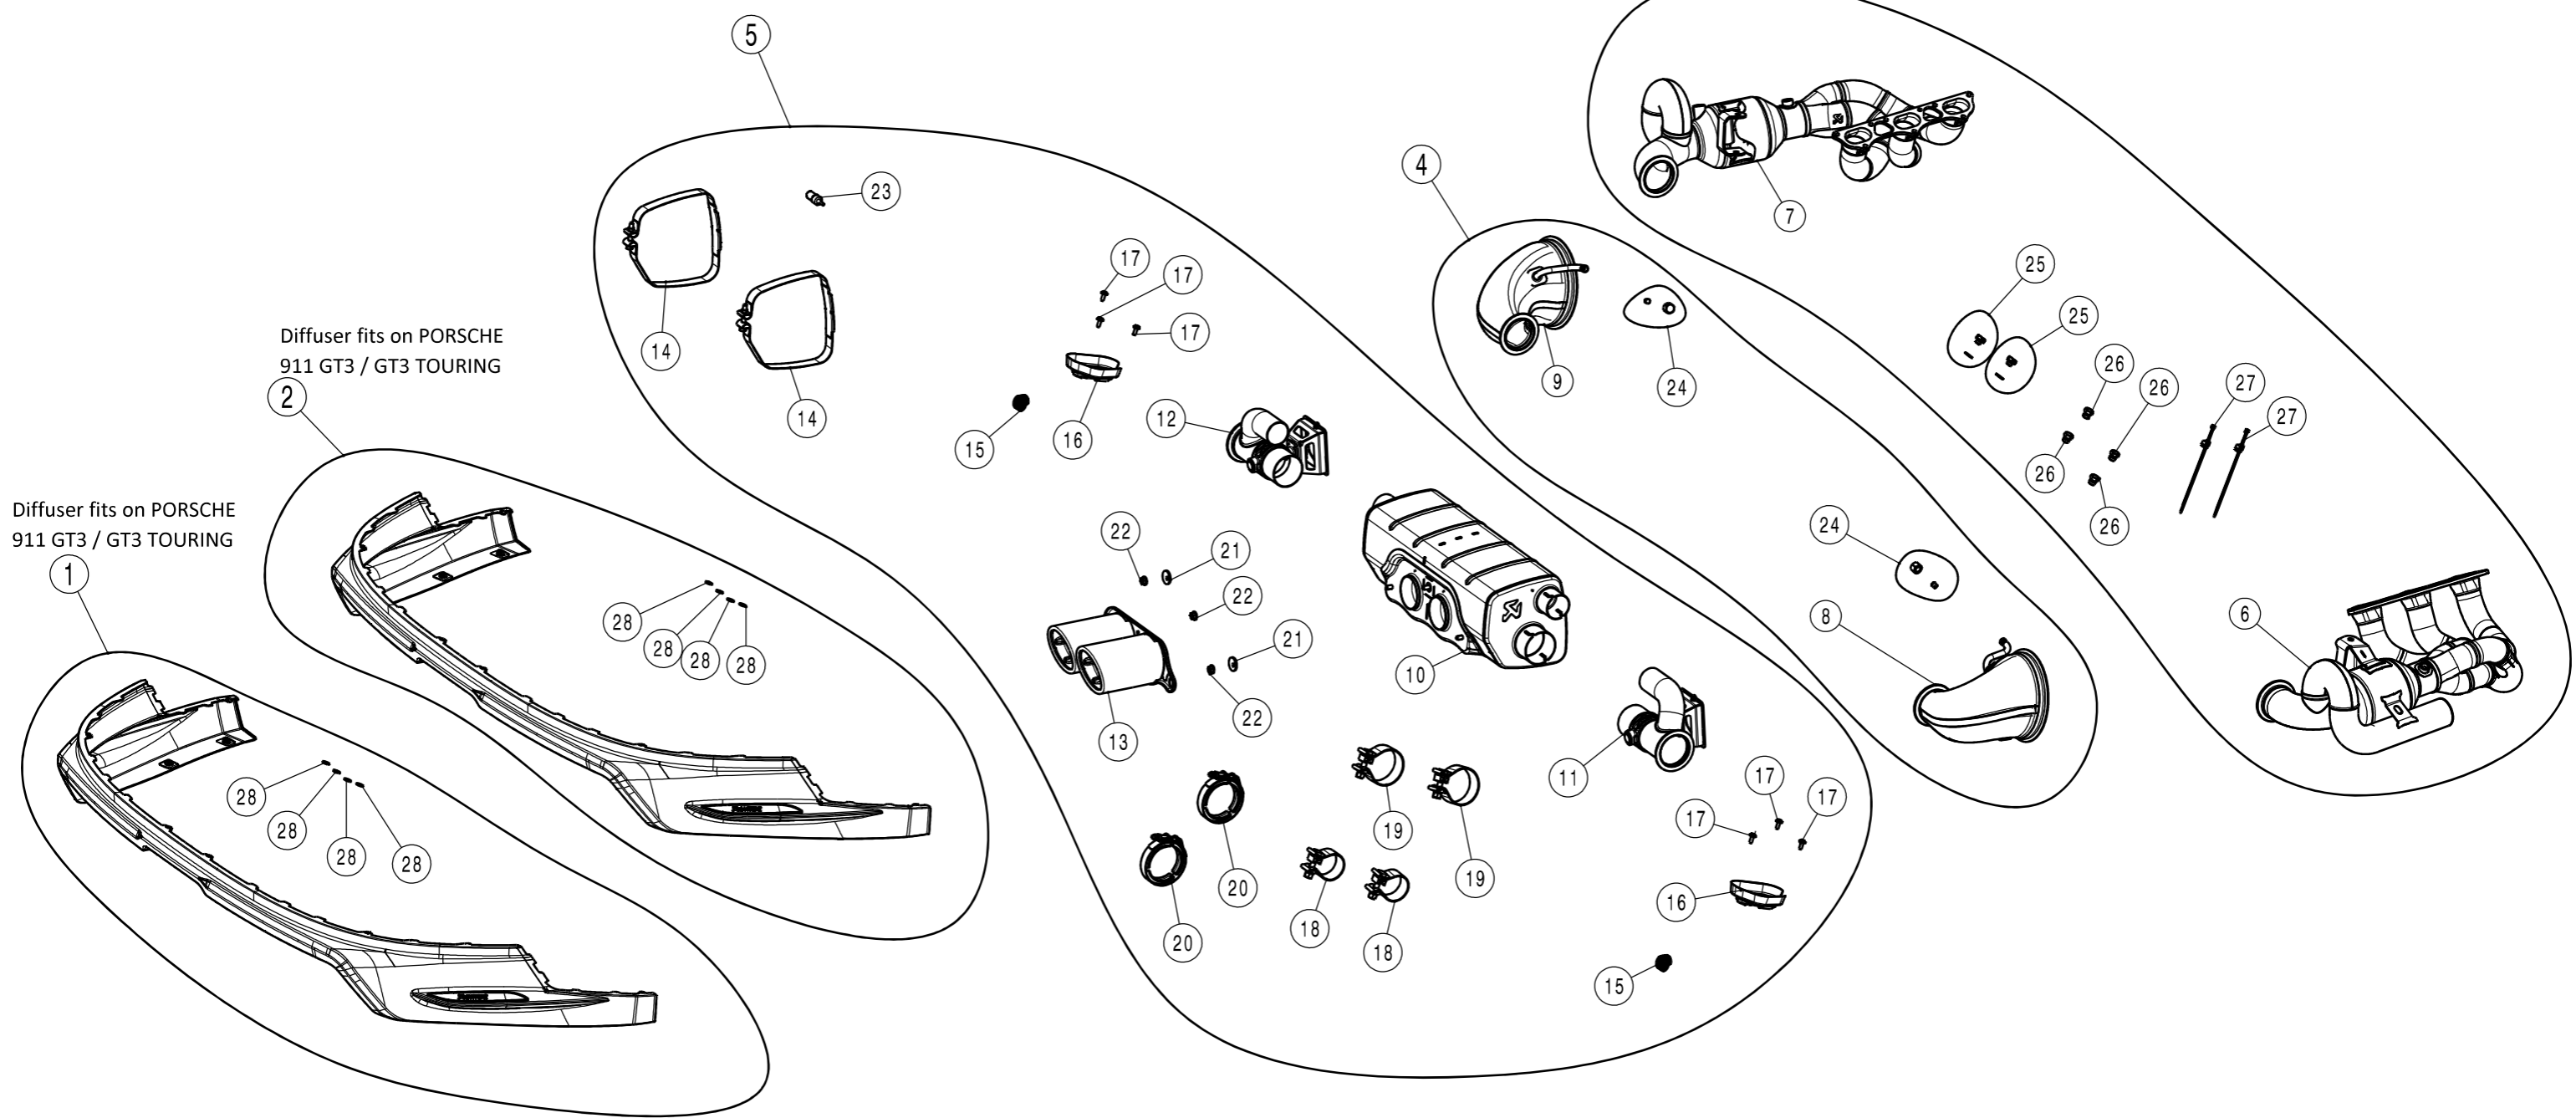

Evolution Header Set fits on PORSCHE
911 GT3 / GT3 TOURING

Diffuser fits on PORSCHE
911 GT3 / GT3 TOURING

Diffuser fits on PORSCHE
911 GT3 / GT3 TOURING

No.	SalesCode	Description	Qty.
2	DI-PO/CA/9/M	rear CA diffuser Matt	1
28	P-DR191	washer	4