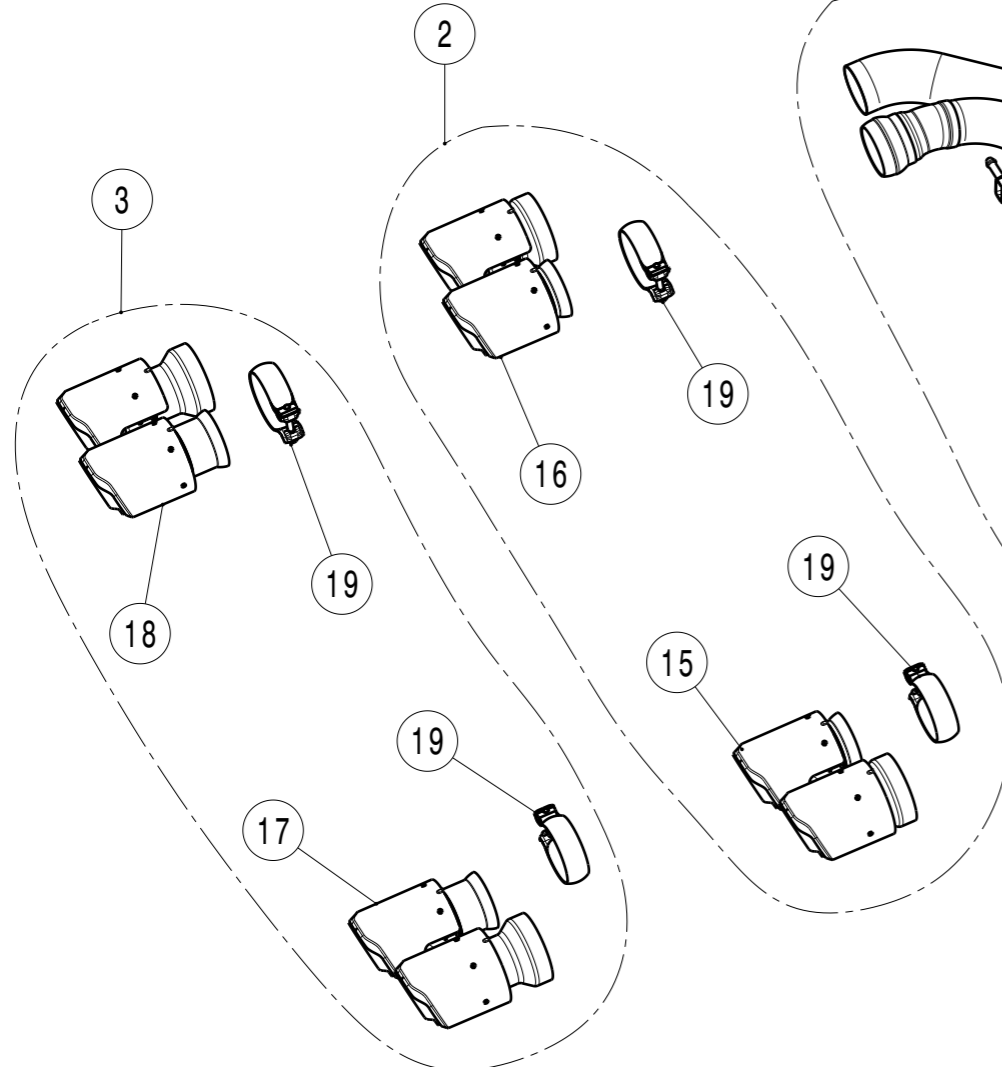

20 For X4M model  
without tow hitch only

No.	SalesCode	Description	Qty.
5	E-BM/T/8	Linkpipe TI	1
8	P-X242	bracket	1