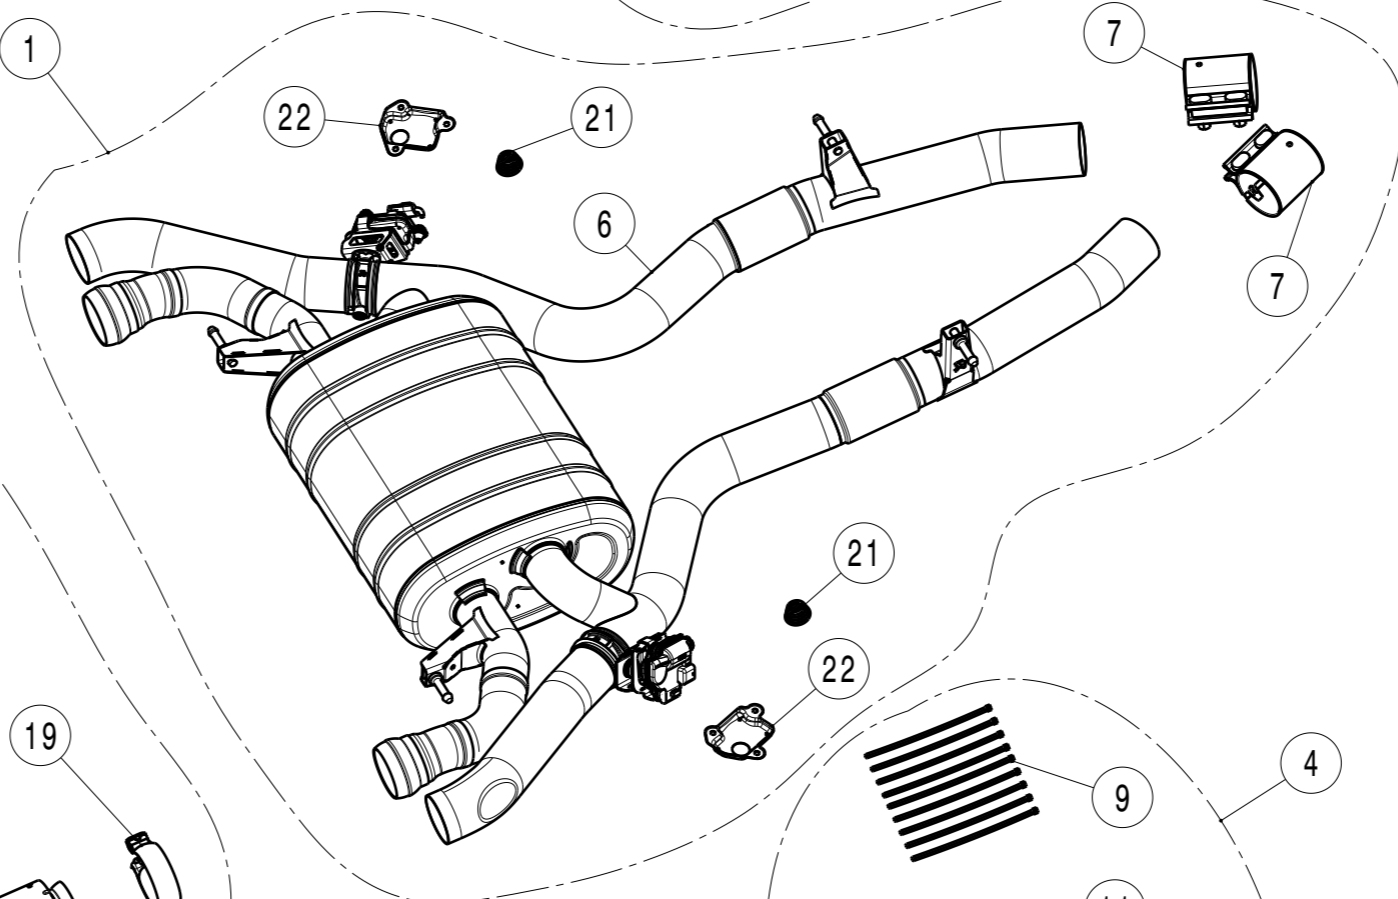

20 For X4M model  
without tow hitch only

No.	SalesCode	Description	Qty.
5	E-BM/T/8	Linkpipe TI	1
8	P-X242	bracket	1