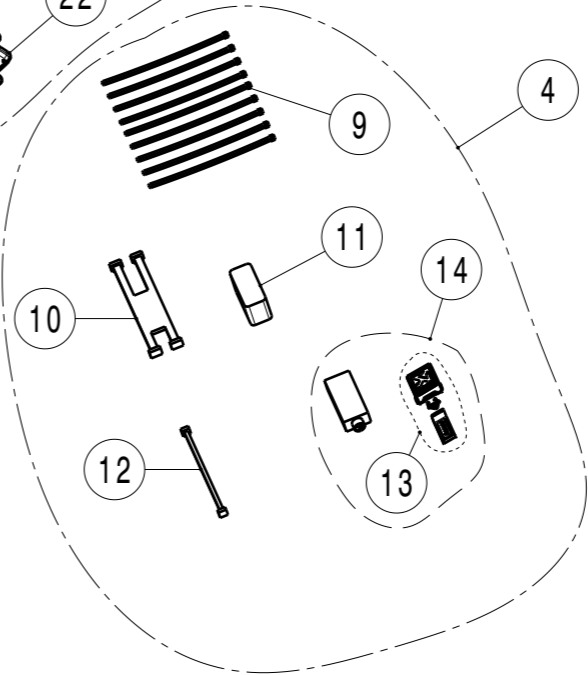

20 For X4M model  
without tow hitch only

No.	SalesCode	Description	Qty.
5	E-BM/T/8	Linkpipe TI	1
8	P-X242	bracket	1