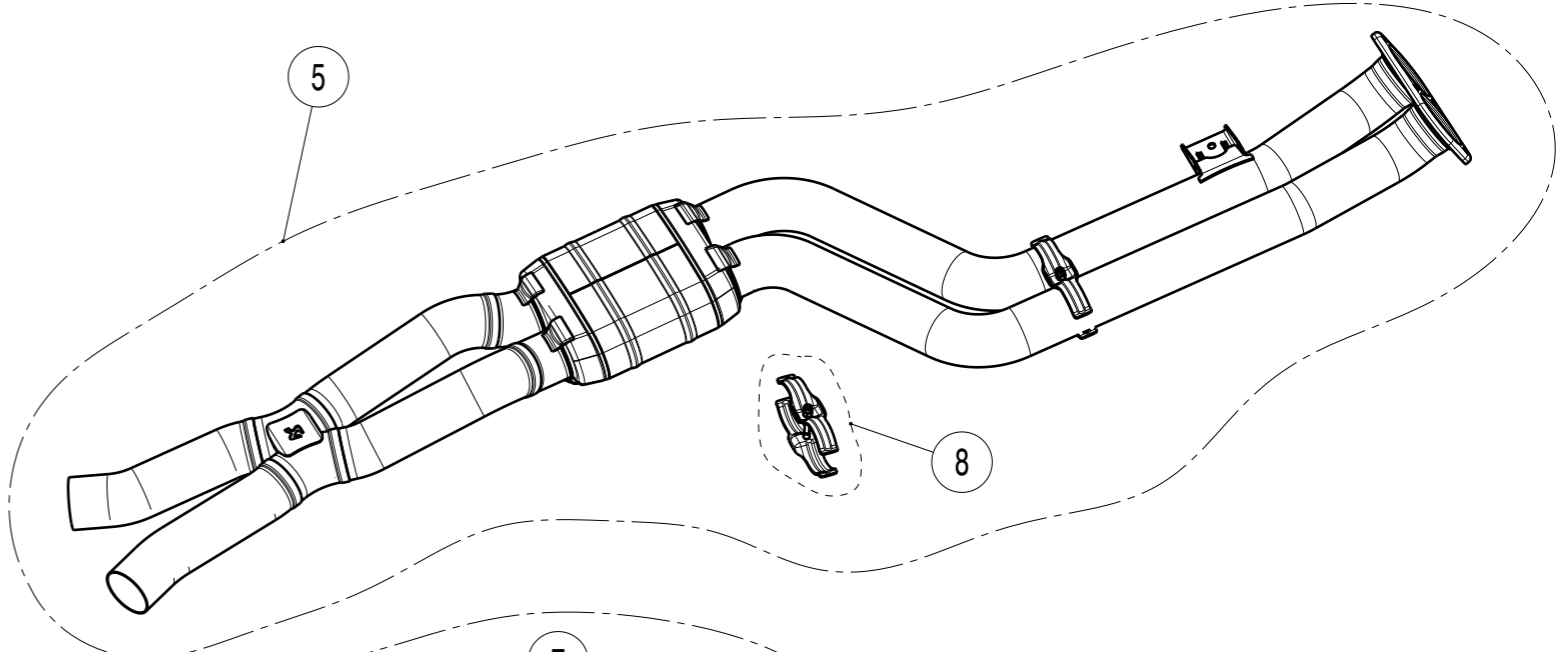

20 For X4M model  
without tow hitch only

No.	SalesCode	Description	Qty.
5	E-BM/T/8	Linkpipe TI	1
8	P-X242	bracket	1