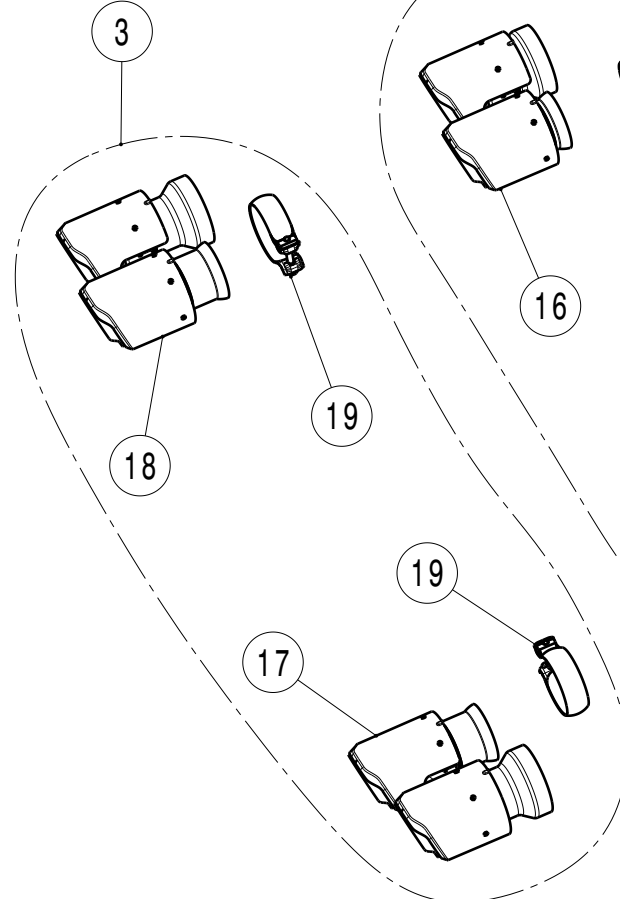

20 For X4M model  
without tow hitch only

No.	SalesCode	Description	Qty.
1	S-BM/T/10H	slip on system	1
2	TP-CT/59	tail pipe set CA	1
3	TP-CT/60	tail pipe set CA	1
4	P-HF1255	akrapovic sound kit opt.	1
5	E-BM/T/8	Linkpipe T1	1
6	M-BM/T/16H	\$muffler	1
7	P-R75	clamp SS	2
8	P-X242	bracket	1
9	P-VEZ2	tie wrap	15
10	P-HF1257	cable/wire harness	1
11	P-HF1256	modul Control kit	1
12	P-HF1109	cable/wire harness	1
13	P-HF841/2	sound controller UNI #2	1
14	P-HF841-A5	fitting kit Keyfob+Receiver Control kit	1
15	TP-CT/59/R	tail pipe right CA	1
16	TP-CT/59/L	tail pipe left CA	1
17	TP-CT/60/R	tail pipe right CA	1
18	TP-CT/60/L	tail pipe left CA	1
19	P-R142	clamp SS	1
20	DI-BM/CA/6	rear CA diffuser Glossy	1
21	P-HF1288	lever SS	2
22	P-HS/BM/1	heat shield SS	2