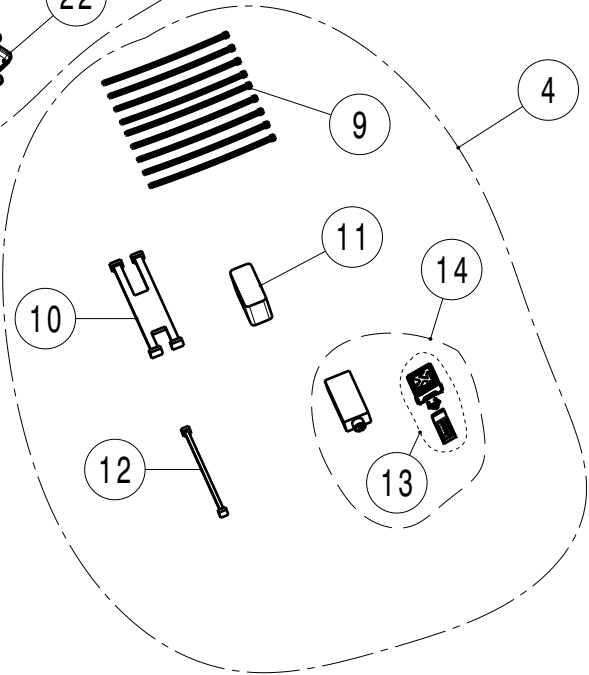

20 For X4M model  
without tow hitch only

No.	SalesCode	Description	Qty.
1	S-BM/T/10H	slip on system	1
2	TP-CT/59	tail pipe set CA	1
3	TP-CT/60	tail pipe set CA	1
4	P-HF1255	akrapovic sound kit opt.	1
5	E-BM/T/8	Linkpipe T1	1
6	M-BM/T/16H	\$muffler	1
7	P-R75	clamp SS	2
8	P-X242	bracket	1
9	P-VEZ2	tie wrap	15
10	P-HF1257	cable/wire harness	1
11	P-HF1256	modul Control kit	1
12	P-HF1109	cable/wire harness	1
13	P-HF841/2	sound controller UNI #2	1
14	P-HF841-A5	fitting kit Keyfob+Receiver Control kit	1
15	TP-CT/59/R	tail pipe right CA	1
16	TP-CT/59/L	tail pipe left CA	1
17	TP-CT/60/R	tail pipe right CA	1
18	TP-CT/60/L	tail pipe left CA	1
19	P-R142	clamp SS	1
20	DI-BM/CA/6	rear CA diffuser Glossy	1
21	P-HF1288	lever SS	2
22	P-HS/BM/1	heat shield SS	2