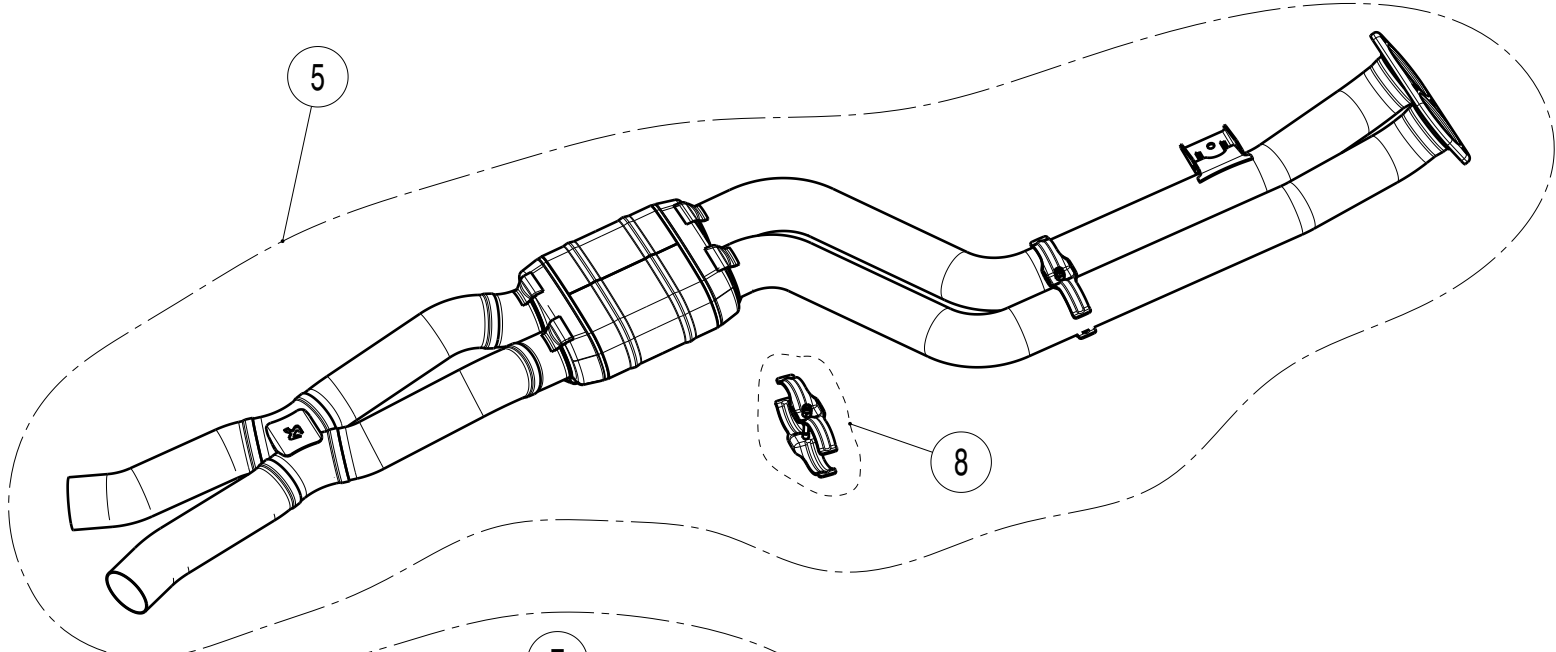

20 For X4M model  
without tow hitch only

No.	SalesCode	Description	Qty.
1	S-BM/T/10H	slip on system	1
2	TP-CT/59	tail pipe set CA	1
3	TP-CT/60	tail pipe set CA	1
4	P-HF1255	akrapovic sound kit opt.	1
5	E-BM/T/8	Linkpipe T1	1
6	M-BM/T/16H	\$muffler	1
7	P-R75	clamp SS	2
8	P-X242	bracket	1
9	P-VEZ2	tie wrap	15
10	P-HF1257	cable/wire harness	1
11	P-HF1256	modul Control kit	1
12	P-HF1109	cable/wire harness	1
13	P-HF841/2	sound controller UNI #2	1
14	P-HF841-A5	fitting kit Keyfob+Receiver Control kit	1
15	TP-CT/59/R	tail pipe right CA	1
16	TP-CT/59/L	tail pipe left CA	1
17	TP-CT/60/R	tail pipe right CA	1
18	TP-CT/60/L	tail pipe left CA	1
19	P-R142	clamp SS	1
20	DI-BM/CA/6	rear CA diffuser Glossy	1
21	P-HF1288	lever SS	2
22	P-HS/BM/1	heat shield SS	2