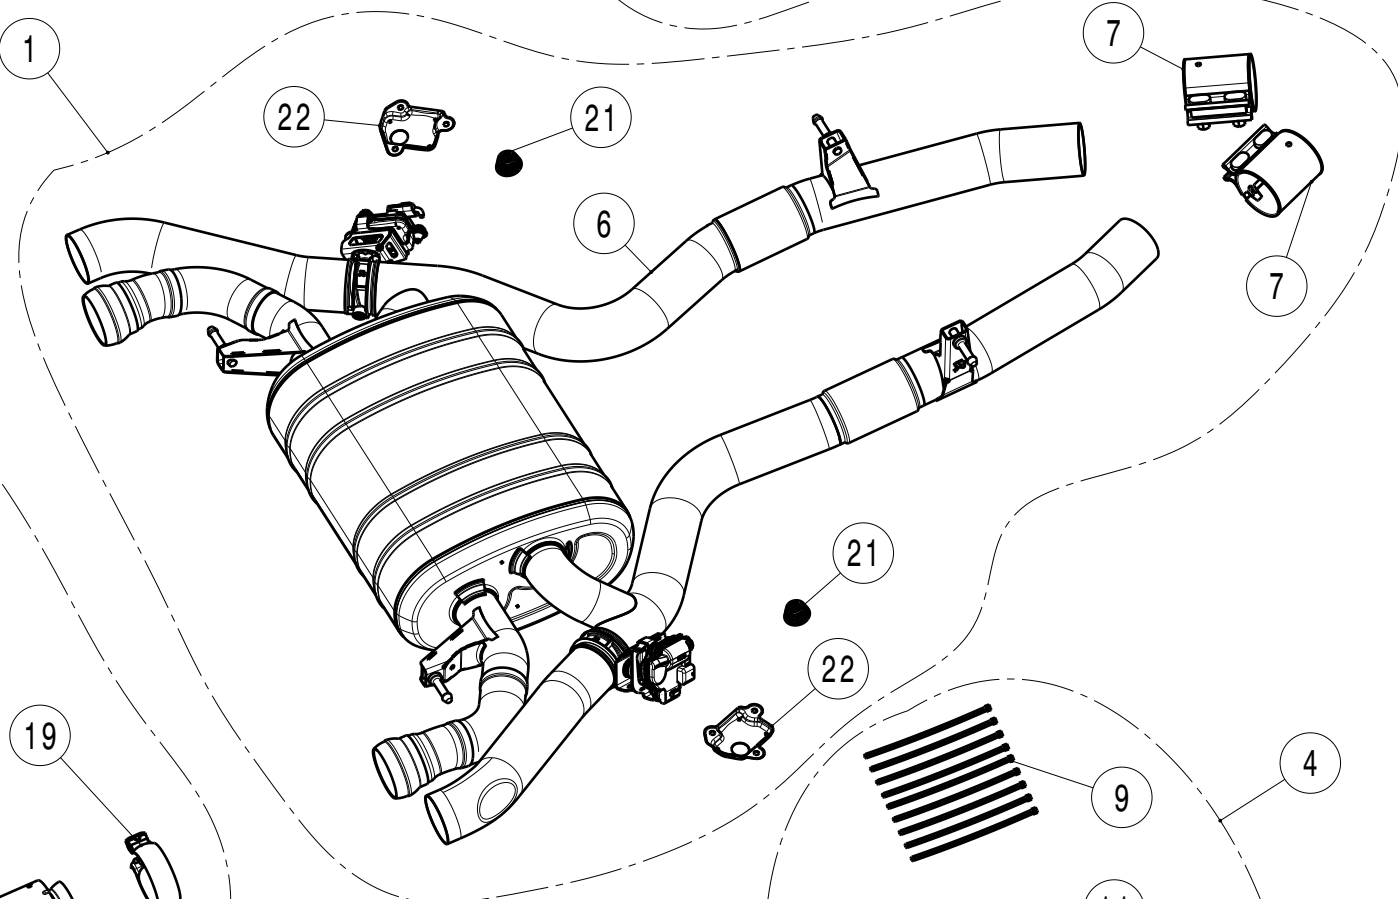

20 For X4M model  
without tow hitch only

No.	SalesCode	Description	Qty.
1	S-BM/T/10H	slip on system	1
2	TP-CT/59	tail pipe set CA	1
3	TP-CT/60	tail pipe set CA	1
4	P-HF1255	akrapovic sound kit opt.	1
5	E-BM/T/8	Linkpipe T1	1
6	M-BM/T/16H	\$muffler	1
7	P-R75	clamp SS	2
8	P-X242	bracket	1
9	P-VEZ2	tie wrap	15
10	P-HF1257	cable/wire harness	1
11	P-HF1256	modul Control kit	1
12	P-HF1109	cable/wire harness	1
13	P-HF841/2	sound controller UNI #2	1
14	P-HF841-A5	fitting kit Keyfob+Receiver Control kit	1
15	TP-CT/59/R	tail pipe right CA	1
16	TP-CT/59/L	tail pipe left CA	1
17	TP-CT/60/R	tail pipe right CA	1
18	TP-CT/60/L	tail pipe left CA	1
19	P-R142	clamp SS	1
20	DI-BM/CA/6	rear CA diffuser Glossy	1
21	P-HF1288	lever SS	2
22	P-HS/BM/1	heat shield SS	2