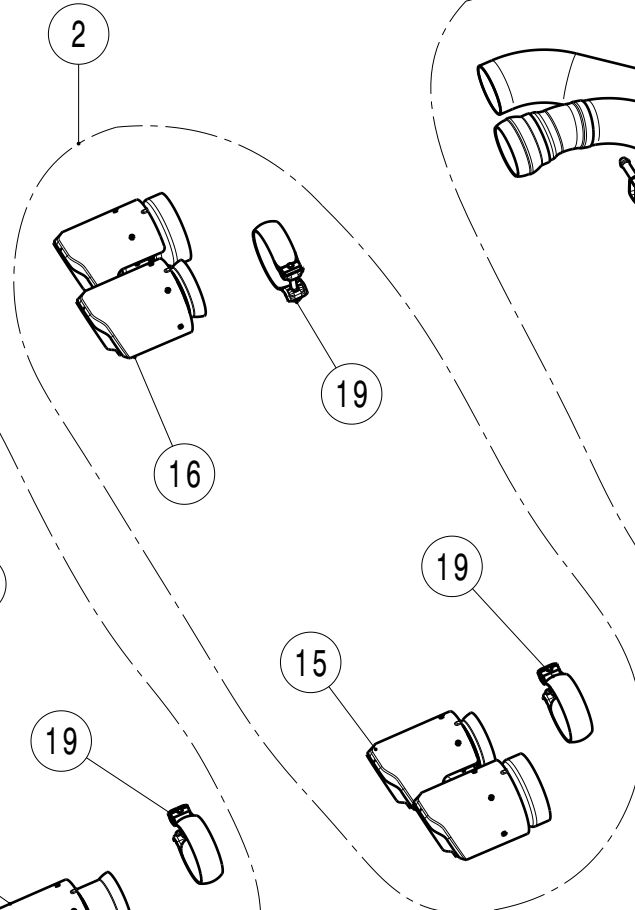

20 For X4M model  
without tow hitch only

No.	SalesCode	Description	Qty.
1	S-BM/T/10H	slip on system	1
2	TP-CT/59	tail pipe set CA	1
3	TP-CT/60	tail pipe set CA	1
4	P-HF1255	akrapovic sound kit opt.	1
5	E-BM/T/8	Linkpipe T1	1
6	M-BM/T/16H	\$muffler	1
7	P-R75	clamp SS	2
8	P-X242	bracket	1
9	P-VEZ2	tie wrap	15
10	P-HF1257	cable/wire harness	1
11	P-HF1256	modul Control kit	1
12	P-HF1109	cable/wire harness	1
13	P-HF841/2	sound controller UNI #2	1
14	P-HF841-A5	fitting kit Keyfob+Receiver Control kit	1
15	TP-CT/59/R	tail pipe right CA	1
16	TP-CT/59/L	tail pipe left CA	1
17	TP-CT/60/R	tail pipe right CA	1
18	TP-CT/60/L	tail pipe left CA	1
19	P-R142	clamp SS	1
20	DI-BM/CA/6	rear CA diffuser Glossy	1
21	P-HF1288	lever SS	2
22	P-HS/BM/1	heat shield SS	2