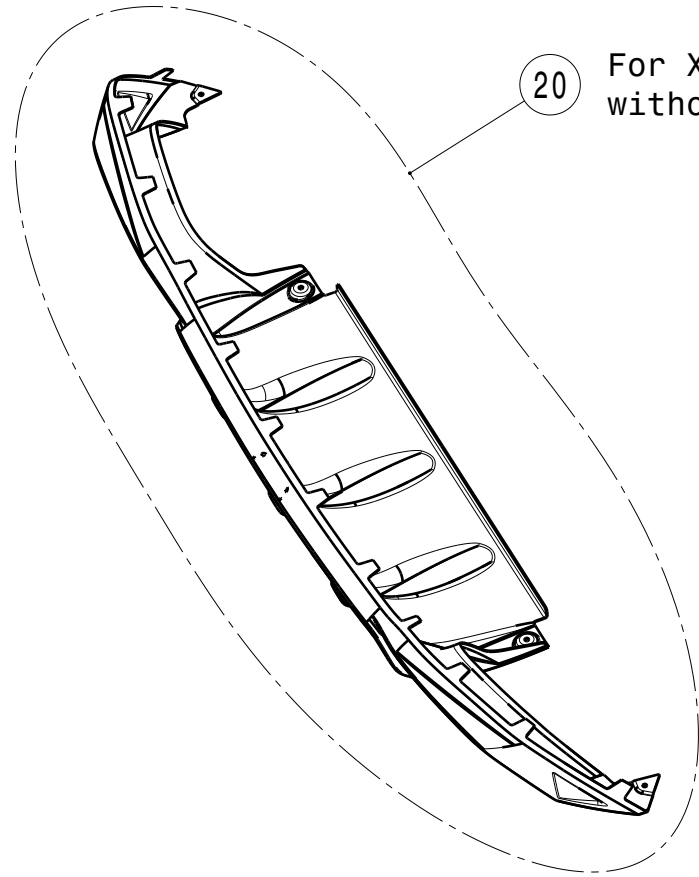

20 For X4M model  
without tow hitch only

No.	SalesCode	Description	Qty.
1	S-BM/T/10H	slip on system	1
2	TP-CT/59	tail pipe set CA	1
3	TP-CT/60	tail pipe set CA	1
4	P-HF1255	akrapovic sound kit opt.	1
5	E-BM/T/8	Linkpipe T1	1
6	M-BM/T/16H	\$muffler	1
7	P-R75	clamp SS	2
8	P-X242	bracket	1
9	P-VEZ2	tie wrap	15
10	P-HF1257	cable/wire harness	1
11	P-HF1256	modul Control kit	1
12	P-HF1109	cable/wire harness	1
13	P-HF841/2	sound controller UNI #2	1
14	P-HF841-A5	fitting kit Keyfob+Receiver Control kit	1
15	TP-CT/59/R	tail pipe right CA	1
16	TP-CT/59/L	tail pipe left CA	1
17	TP-CT/60/R	tail pipe right CA	1
18	TP-CT/60/L	tail pipe left CA	1
19	P-R142	clamp SS	1
20	DI-BM/CA/6	rear CA diffuser Glossy	1
21	P-HF1288	lever SS	2
22	P-HS/BM/1	heat shield SS	2