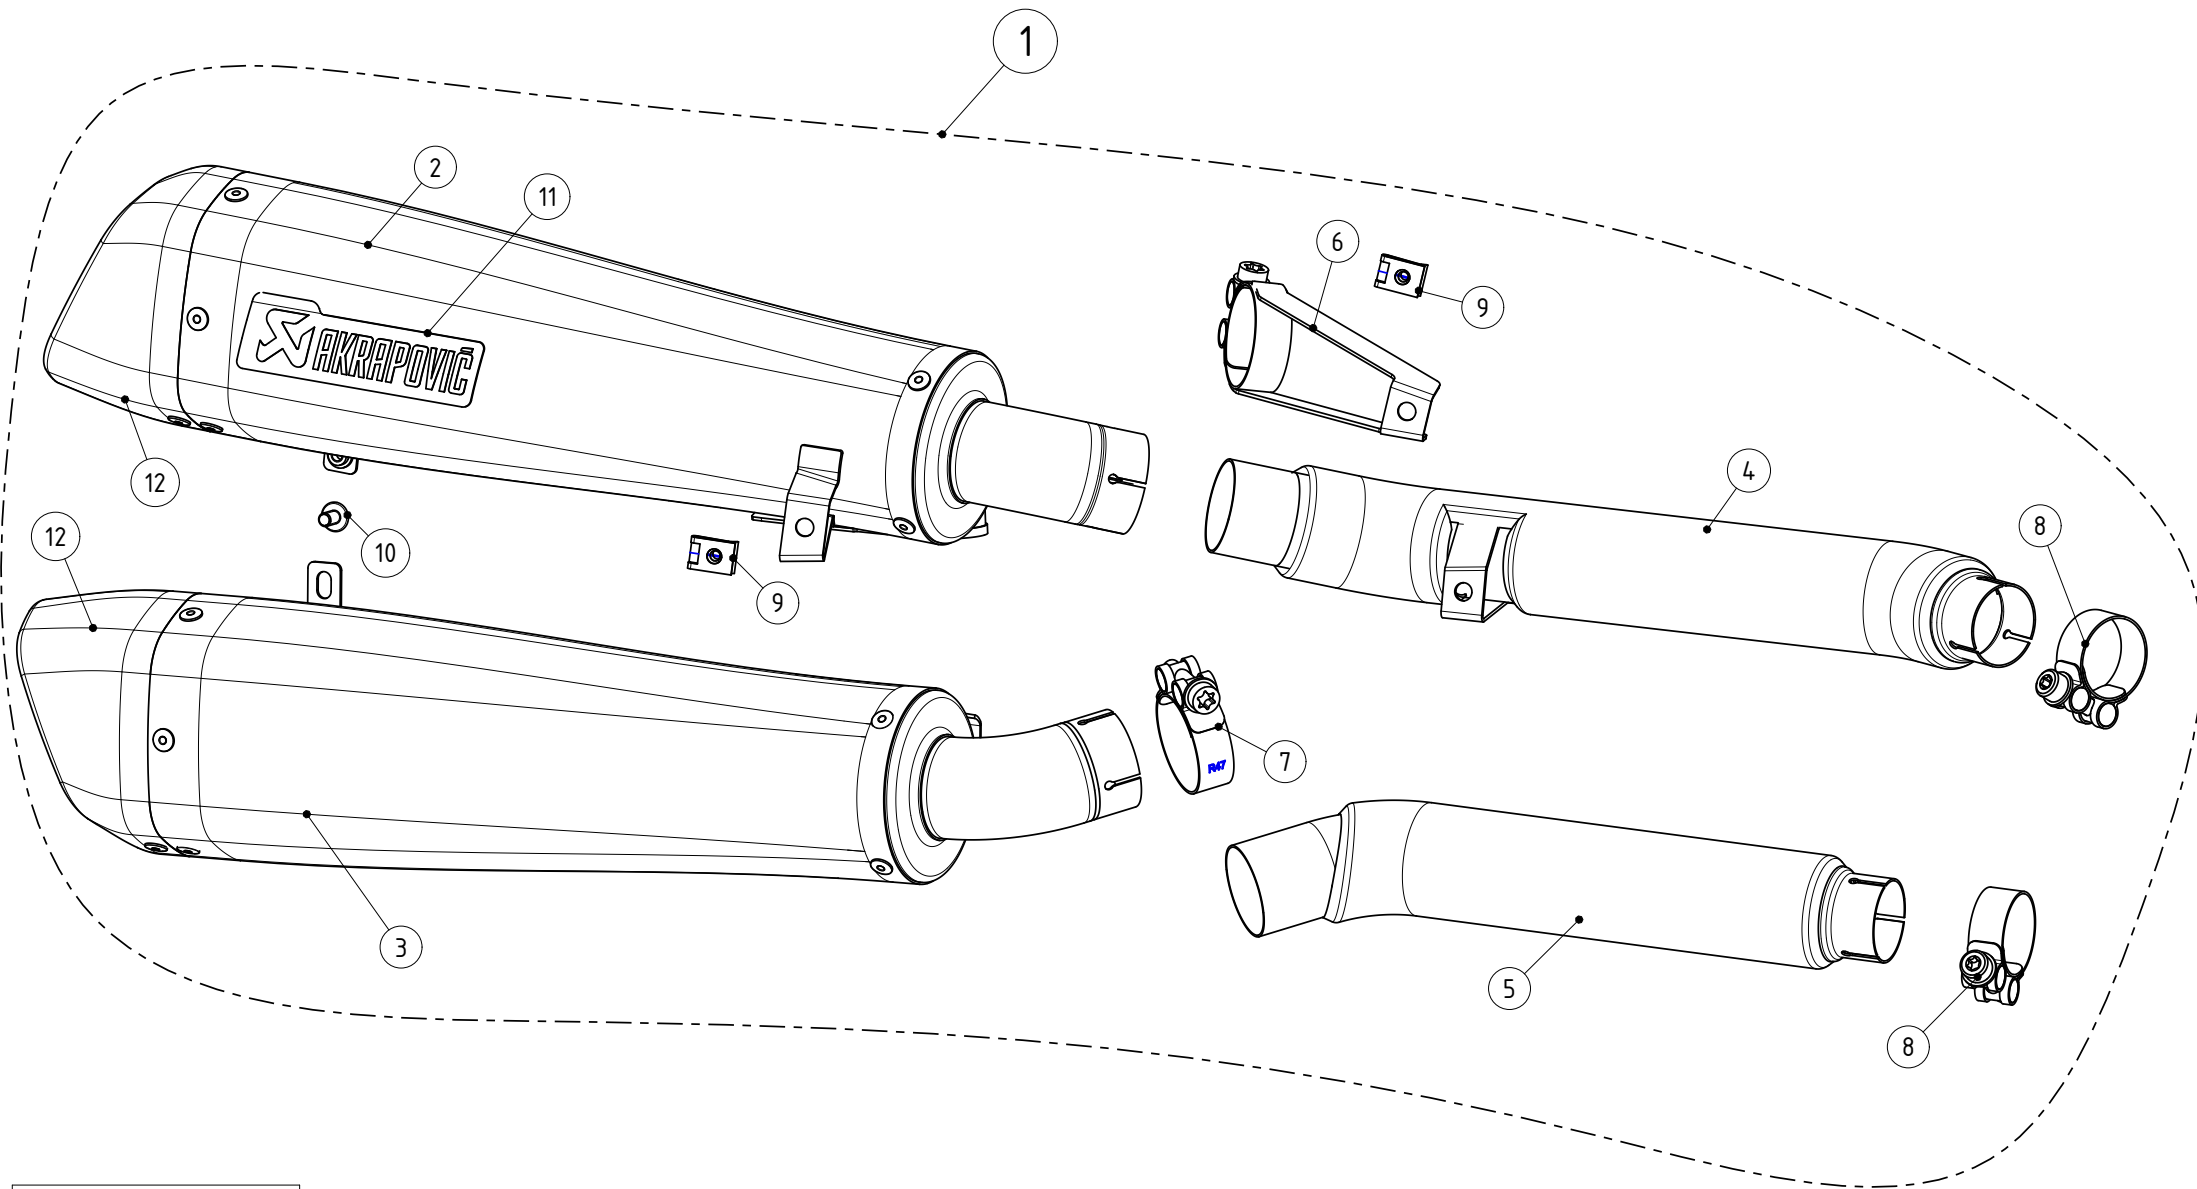

# Partial exhaust system / Slip-on line

Triumph Scrambler 1200 XE  
 Triumph Scrambler 1200 XC

MUFFLER REPAIR KITS	
REPACK	13
SLEEVE - top	14
SLEEVE - bottom	15

REVISION	DATE OF REVISION:
0	16.12.2019

No.	SalesCode	Description	Qty.
1	S-T12SO3-HCQT	slip on system	1
2	M-HCQ00601UT	muffler	1
3	M-HCQ00601DT	muffler	1
4	L-T12SO2U	link pipe SS	1
5	L-T12SO2D	link pipe SS	1
6	P-R47/1	clamp SS	1
7	P-R47	clamp SS	1
8	P-R86	clamp SS	2
9	P-FN1	nut	2
10	P-FB105	bolt	1
11	P-HST19AL	sticker AL	1
12	V-EC351	end cap	2
13	P-RPCK245	muffler repack kit	1
14	P-RKS652CQ363	muffler sleeve kit (up)	1
15	P-RKS653CQ363	muffler sleeve kit	1
16	V-TUV288	insert	2