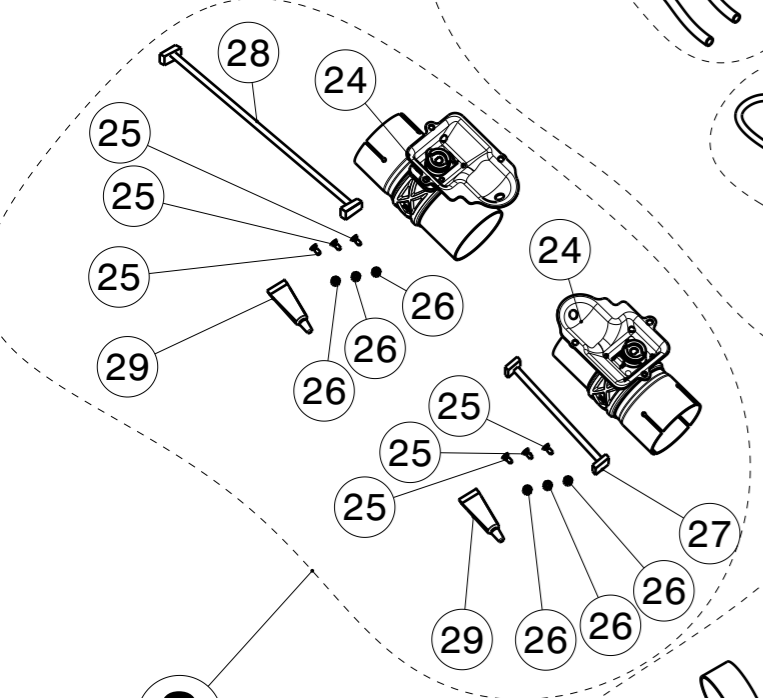

Slip-On Line (Titanium)
Porsche Cayenne S E-Hybrid (958 FL)

2

SCROLL DOWN
FOR OTHER
MODELS

3