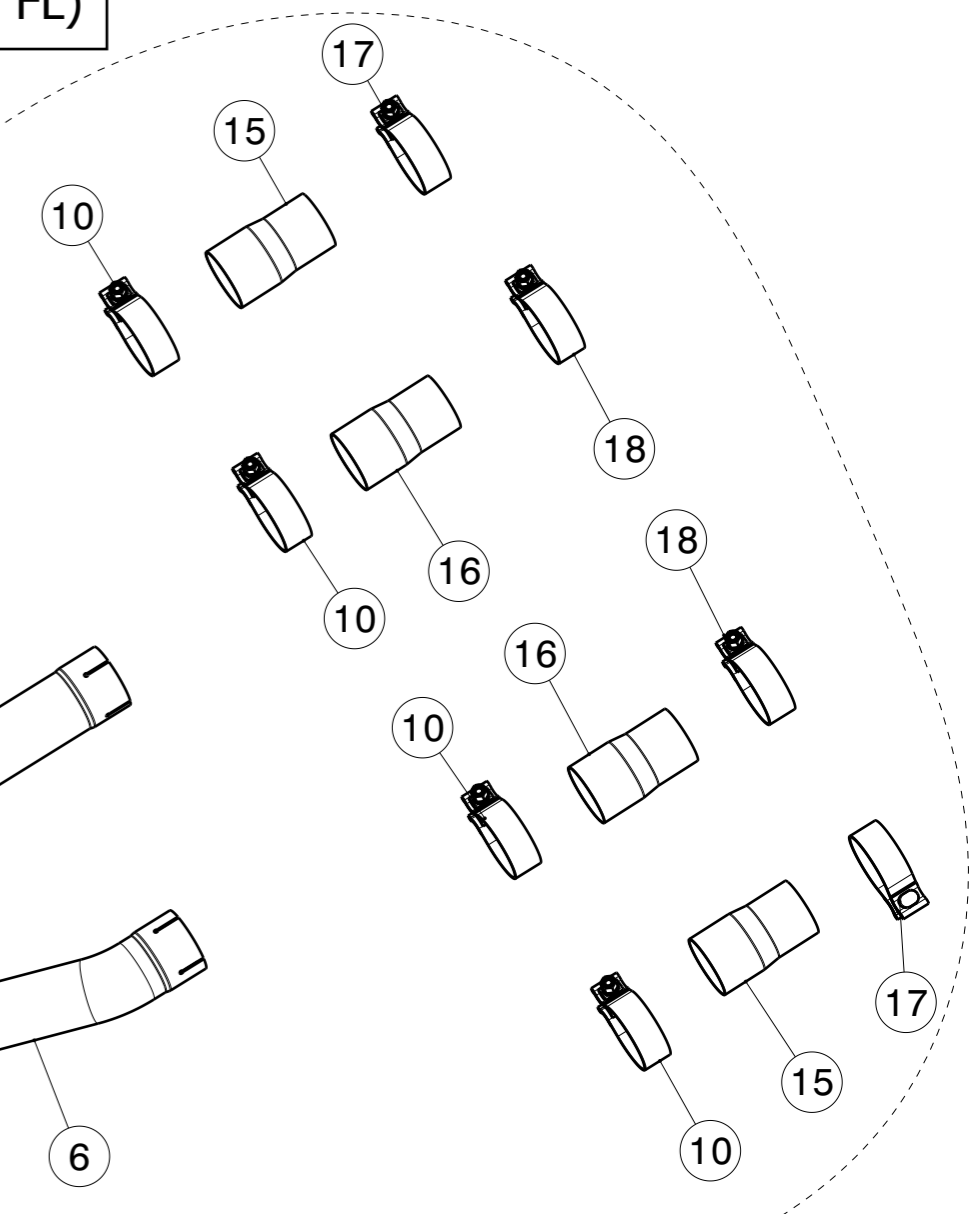

Slip-On Line (Titanium)
Porsche Cayenne S E-Hybrid (958 FL)

2

SCROLL DOWN
FOR OTHER
MODELS

3

1