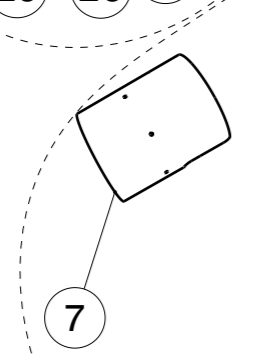

Slip-On Line (Titanium)
Porsche Cayenne S E-Hybrid (958 FL)

2

SCROLL DOWN
FOR OTHER
MODELS

3

1

No.	SalesCode	Description	Qty.
1	MTP-PO/TI/2H	slip on system	1
2	P-HF1003	akrapovic sound kit optional	1
3	P-HF1006	link pipe for electric actuator	1
4	M-PO/T/1H/1	muffler	1
5	L-PO/T/5	link pipe TI	1
6	L-PO/T/6	link pipe TI	1
7	TP-CT/33	tail pipe CA	1
8	TP-CT/34	tail pipe CA	1
9	P-HF620	connecting pipe TI	2
10	P-R69	clamp SS	8
11	TP-CT/35	tail pipe CA	1
12	TP-CT/36	tail pipe CA	1
13	P-R46	clamp SS	2
14	P-FB54	bolt	2
15	P-CP010	adapters TI Turbo S	2
16	P-CP009	adapters TI Turbo	2
17	P-R73	clamp SS	2
18	P-R68	clamp SS	2
19	P-HF954	electric actuator Audi/VW/Porsche	2
20	P-HF936	VTS CAN Sniffer	1
21	P-HF886/1	valve control kit	1
22	P-HF841-A5	fitting kit Keyfob+Receiver Control kit	1
23	P-HF841/2	sound controller UNI #2	1
24	P-HF1005	connecting pipe TI	2
25	P-FB93	screw SS	6
26	P-FN22	nut SS	6
27	P-HF1017	fitting kit	1
28	P-HF839	fitting kit	1
29	P-LT1	screw sealant	2