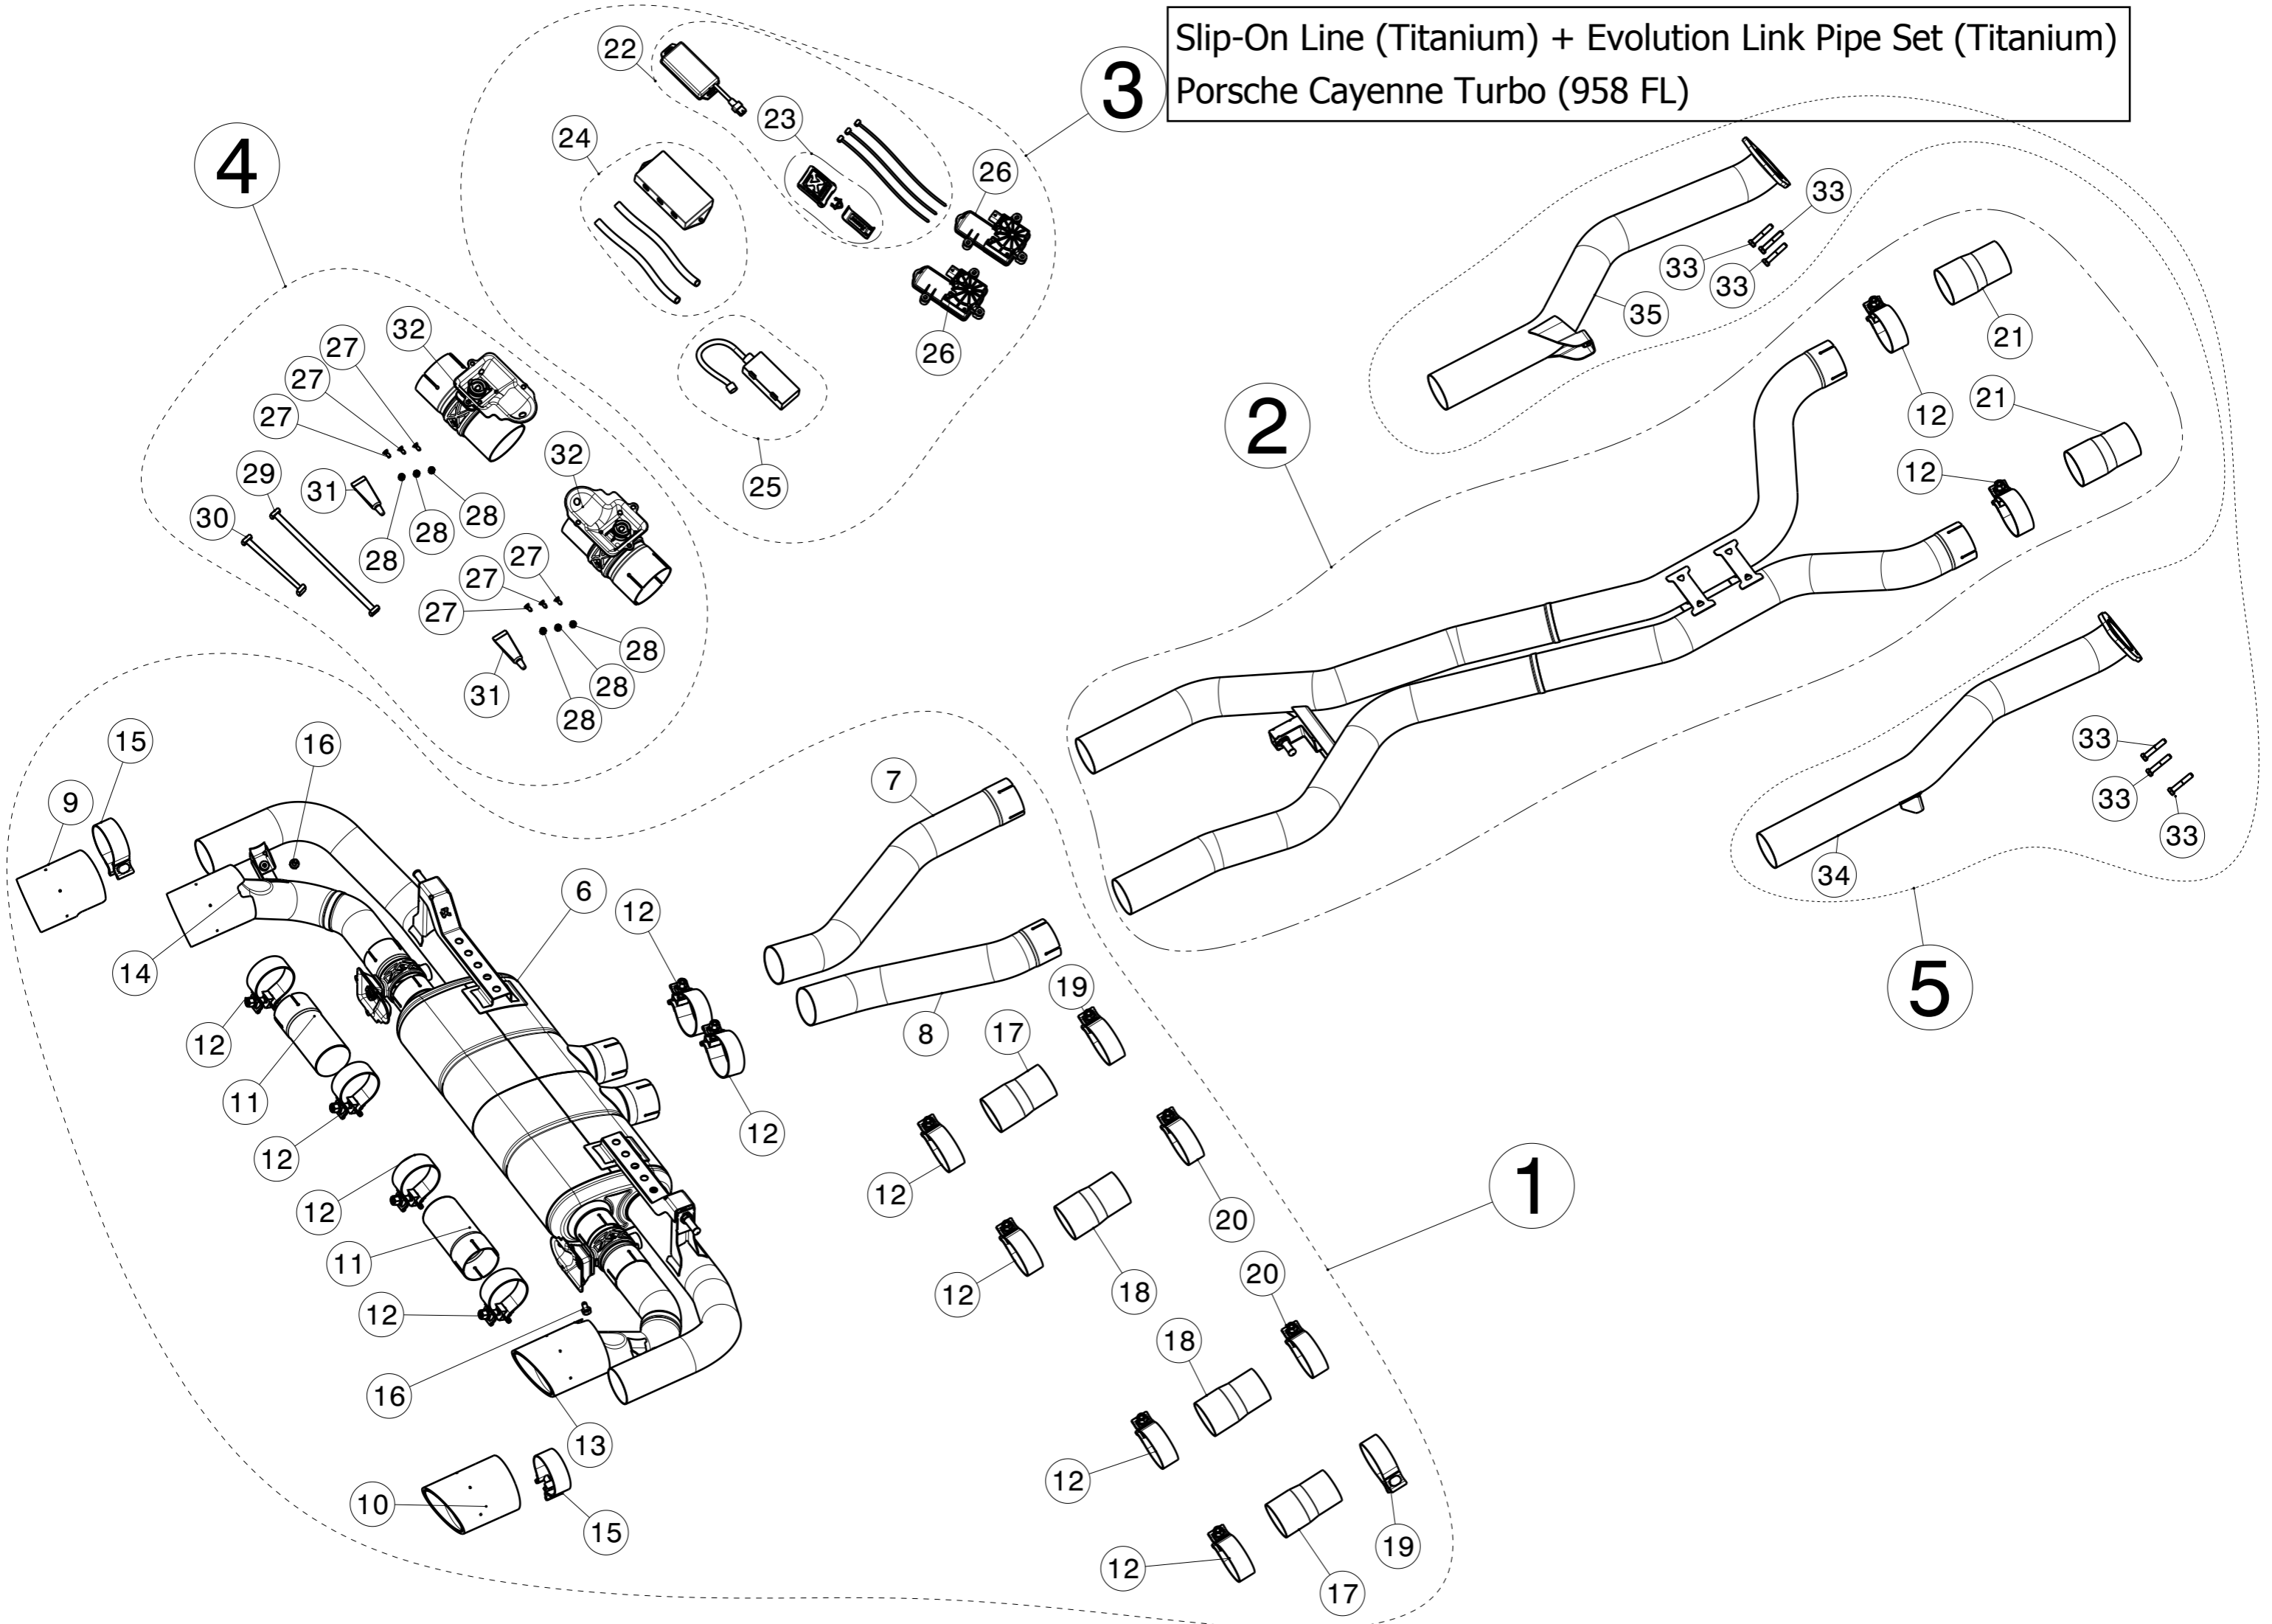

Slip-On Line (Titanium) + Evolution Link Pipe Set (Titanium)
Porsche Cayenne Turbo (958 FL)

No.	SalesCode	Description	Qty.
1	MTP-PO/TI/2H	slip on system	1
2	E-PO/T/3	evolution link pipe set	1
3	P-HF1003	akrapovic sound kit optional	1
4	P-HF1006	link pipe for electric actuator	1
5	DP-PO/T/1	down pipe TI	1
6	M-PO/T/1H/1	muffler	1
7	L-PO/T/5	link pipe TI	1
8	L-PO/T/6	link pipe TI	1
9	TP-CT/33	tail pipe CA	1
10	TP-CT/34	tail pipe CA	1
11	P-HF620	connecting pipe TI	2
12	P-R69	clamp SS	10
13	TP-CT/35	tail pipe CA	1
14	TP-CT/36	tail pipe CA	1
15	P-R46	clamp SS	2
16	P-FB54	bolt	2
17	P-CP010	adapters TI Turbo S	2
18	P-CP009	adapters TI Turbo	2
19	P-R73	clamp SS	2
20	P-R68	clamp SS	2
21	P-CP011	adapters TI	2
22	P-HF841-A5	fitting kit Keyfob+Receiver Control kit	1
23	P-HF841/2	sound controller UNI #2	1
24	P-HF886/1	valve control kit	1
25	P-HF936	VTS CAN Sniffer	1
26	P-HF954	electric actuator Audi/VW/Porsche	2
27	P-FB93	screw SS	6
28	P-FN22	nut SS	6
29	P-HF839	fitting kit	1
30	P-HF1017	fitting kit	1
31	P-LT1	screw sealant	2
32	P-HF1005	connecting pipe TI	2
33	P-FB60	screw SS	6
34	DP-PO/T/1R	downpipe TI optional R	1
35	DP-PO/T/1L	downpipe TI optional L	1