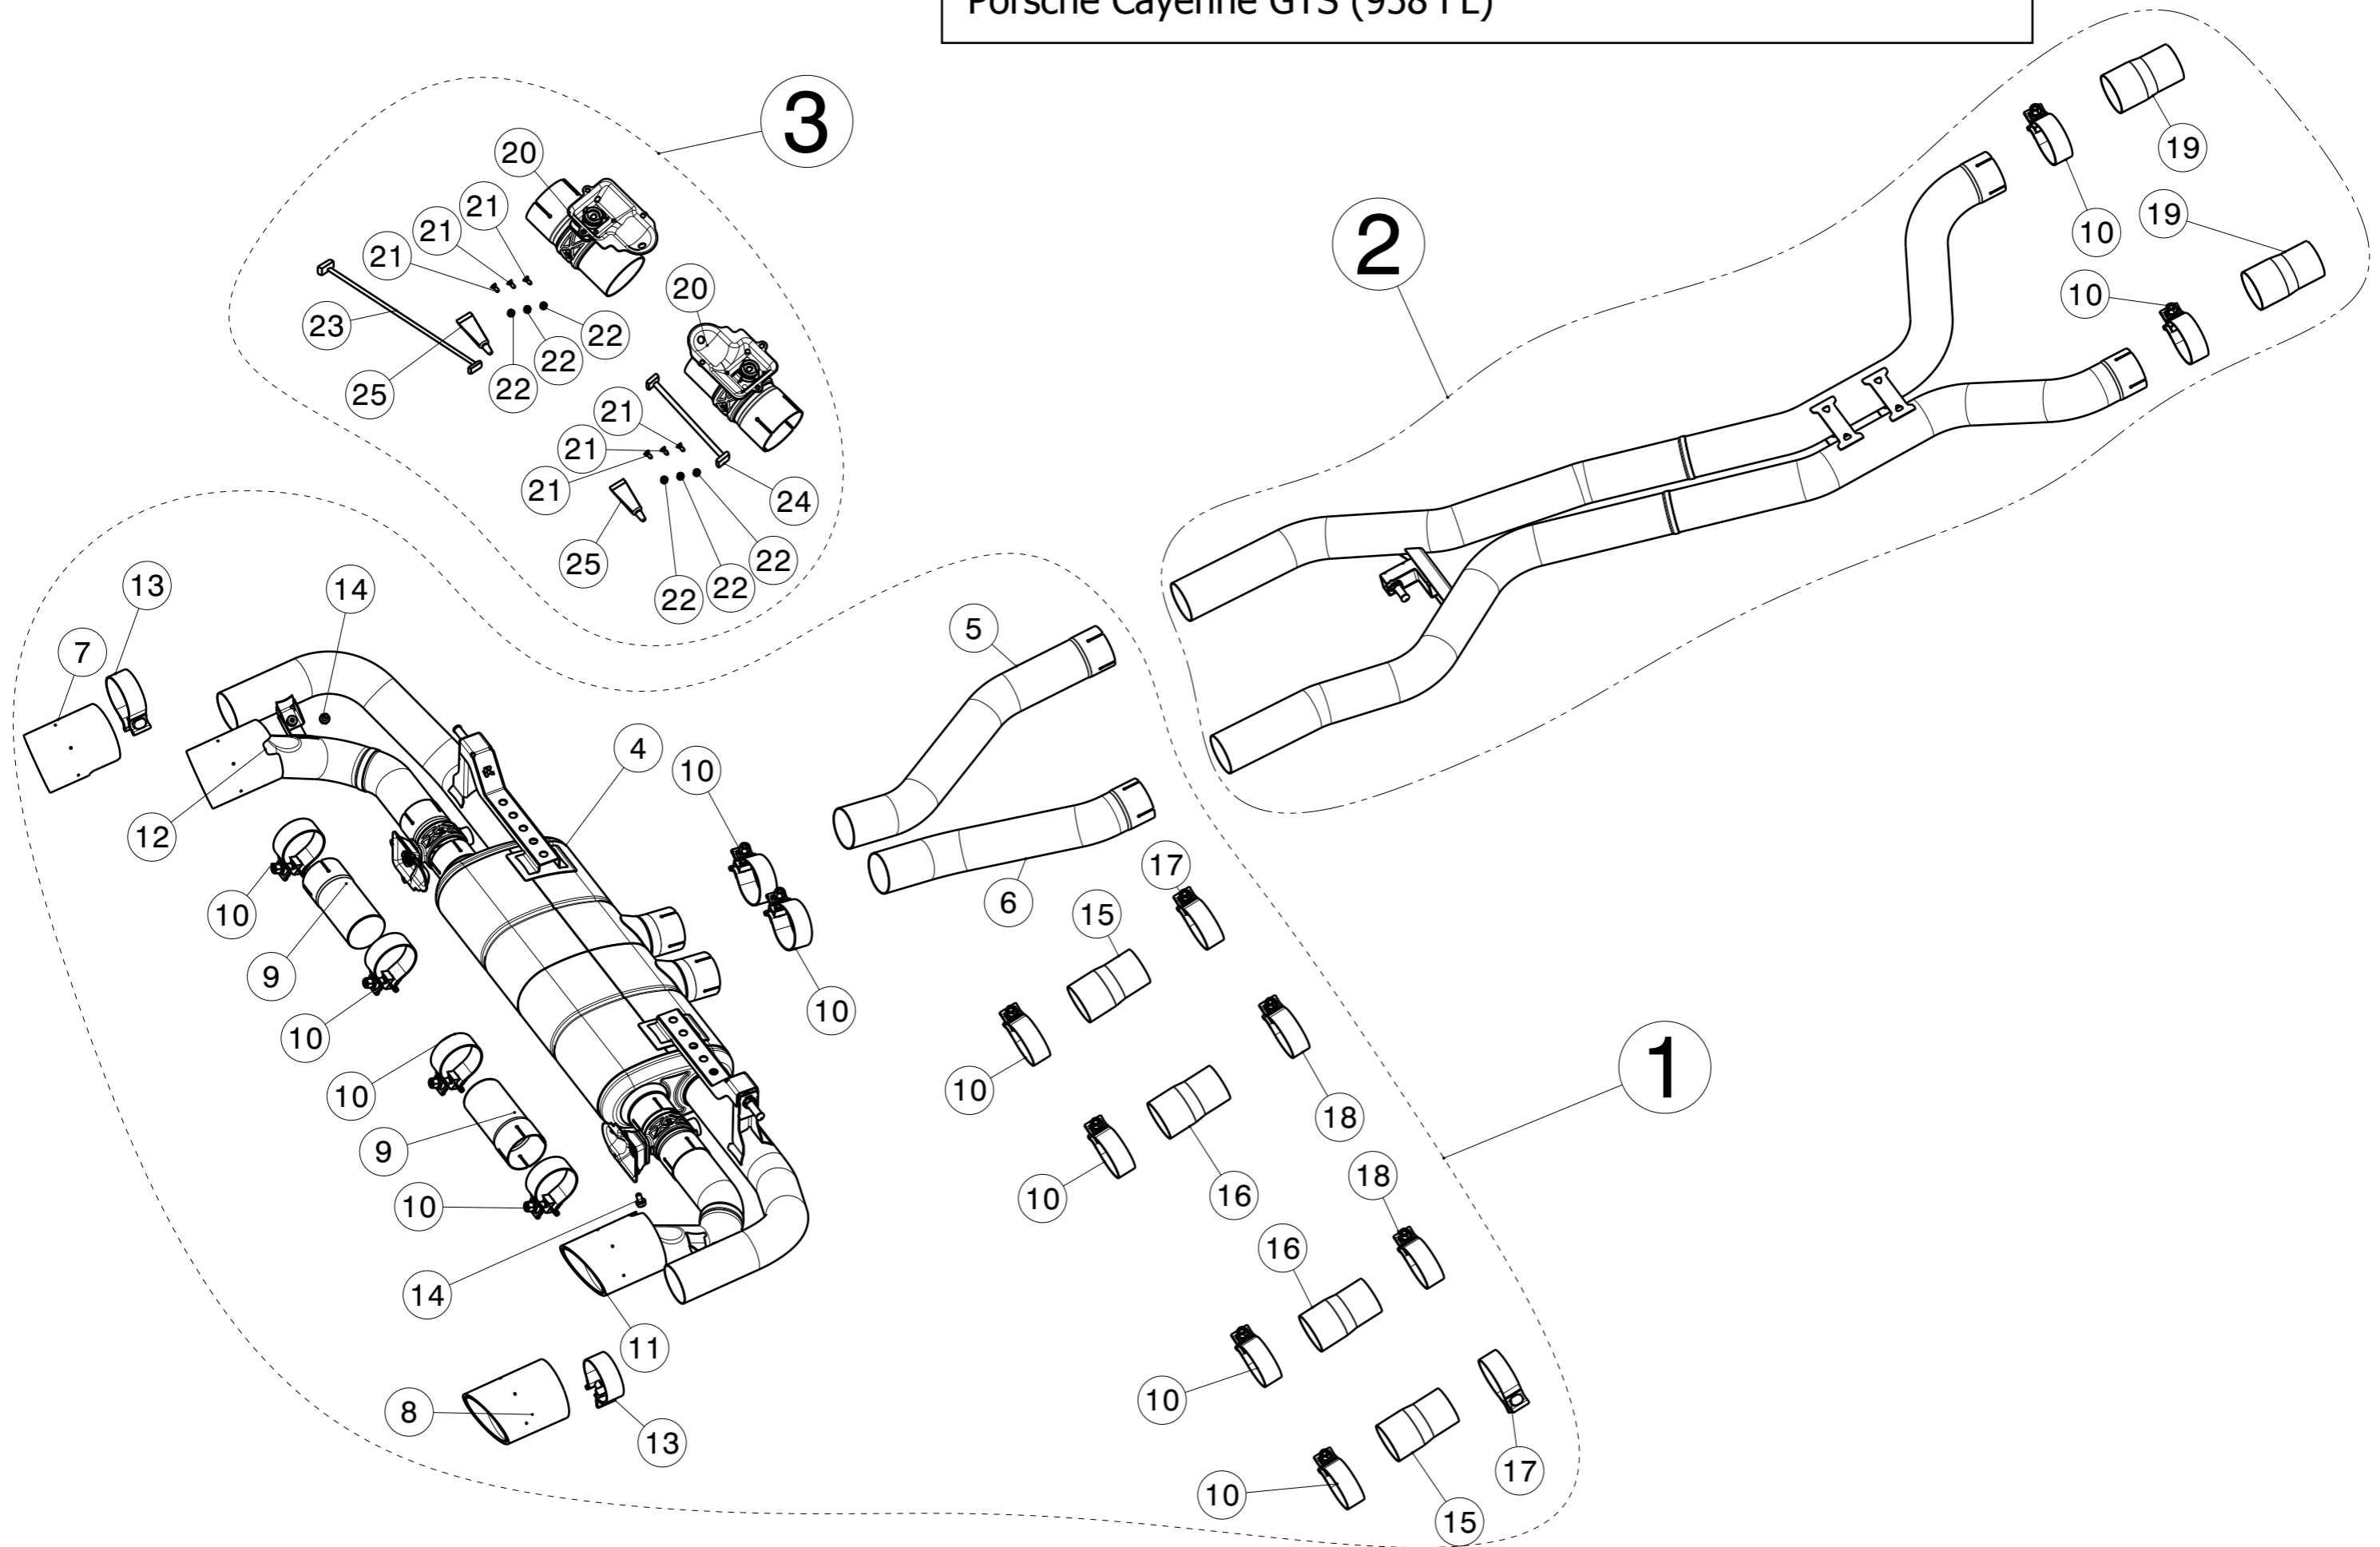

Slip-On Line (Titanium) + Evolution Link Pipe Set (Titanium)
Porsche Cayenne GTS (958 FL)

No.	SalesCode	Description	Qty.
1	MTP-PO/TI/2H	slip on system	1
2	E-PO/T/3	evolution link pipe set	1
3	P-HF1006	link pipe for electric actuator	1
4	M-PO/T/1H/1	muffler	1
5	L-PO/T/5	link pipe TI	1
6	L-PO/T/6	link pipe TI	1
7	TP-CT/33	tail pipe CA	1
8	TP-CT/34	tail pipe CA	1
9	P-HF620	connecting pipe TI	2
10	P-R69	clamp SS	10
11	TP-CT/35	tail pipe CA	1
12	TP-CT/36	tail pipe CA	1
13	P-R46	clamp SS	2
14	P-FB54	bolt	2
15	P-CP010	adapters TI Turbo S	2
16	P-CP009	adapters TI Turbo	2
17	P-R73	clamp SS	2
18	P-R68	clamp SS	2
19	P-CP011	adapters TI	2
20	P-HF1005	connecting pipe TI	2
21	P-FB93	screw SS	6
22	P-FN22	nut SS	6
23	P-HF839	fitting kit	1
24	P-HF1017	fitting kit	1
25	P-LT1	screw sealant	2