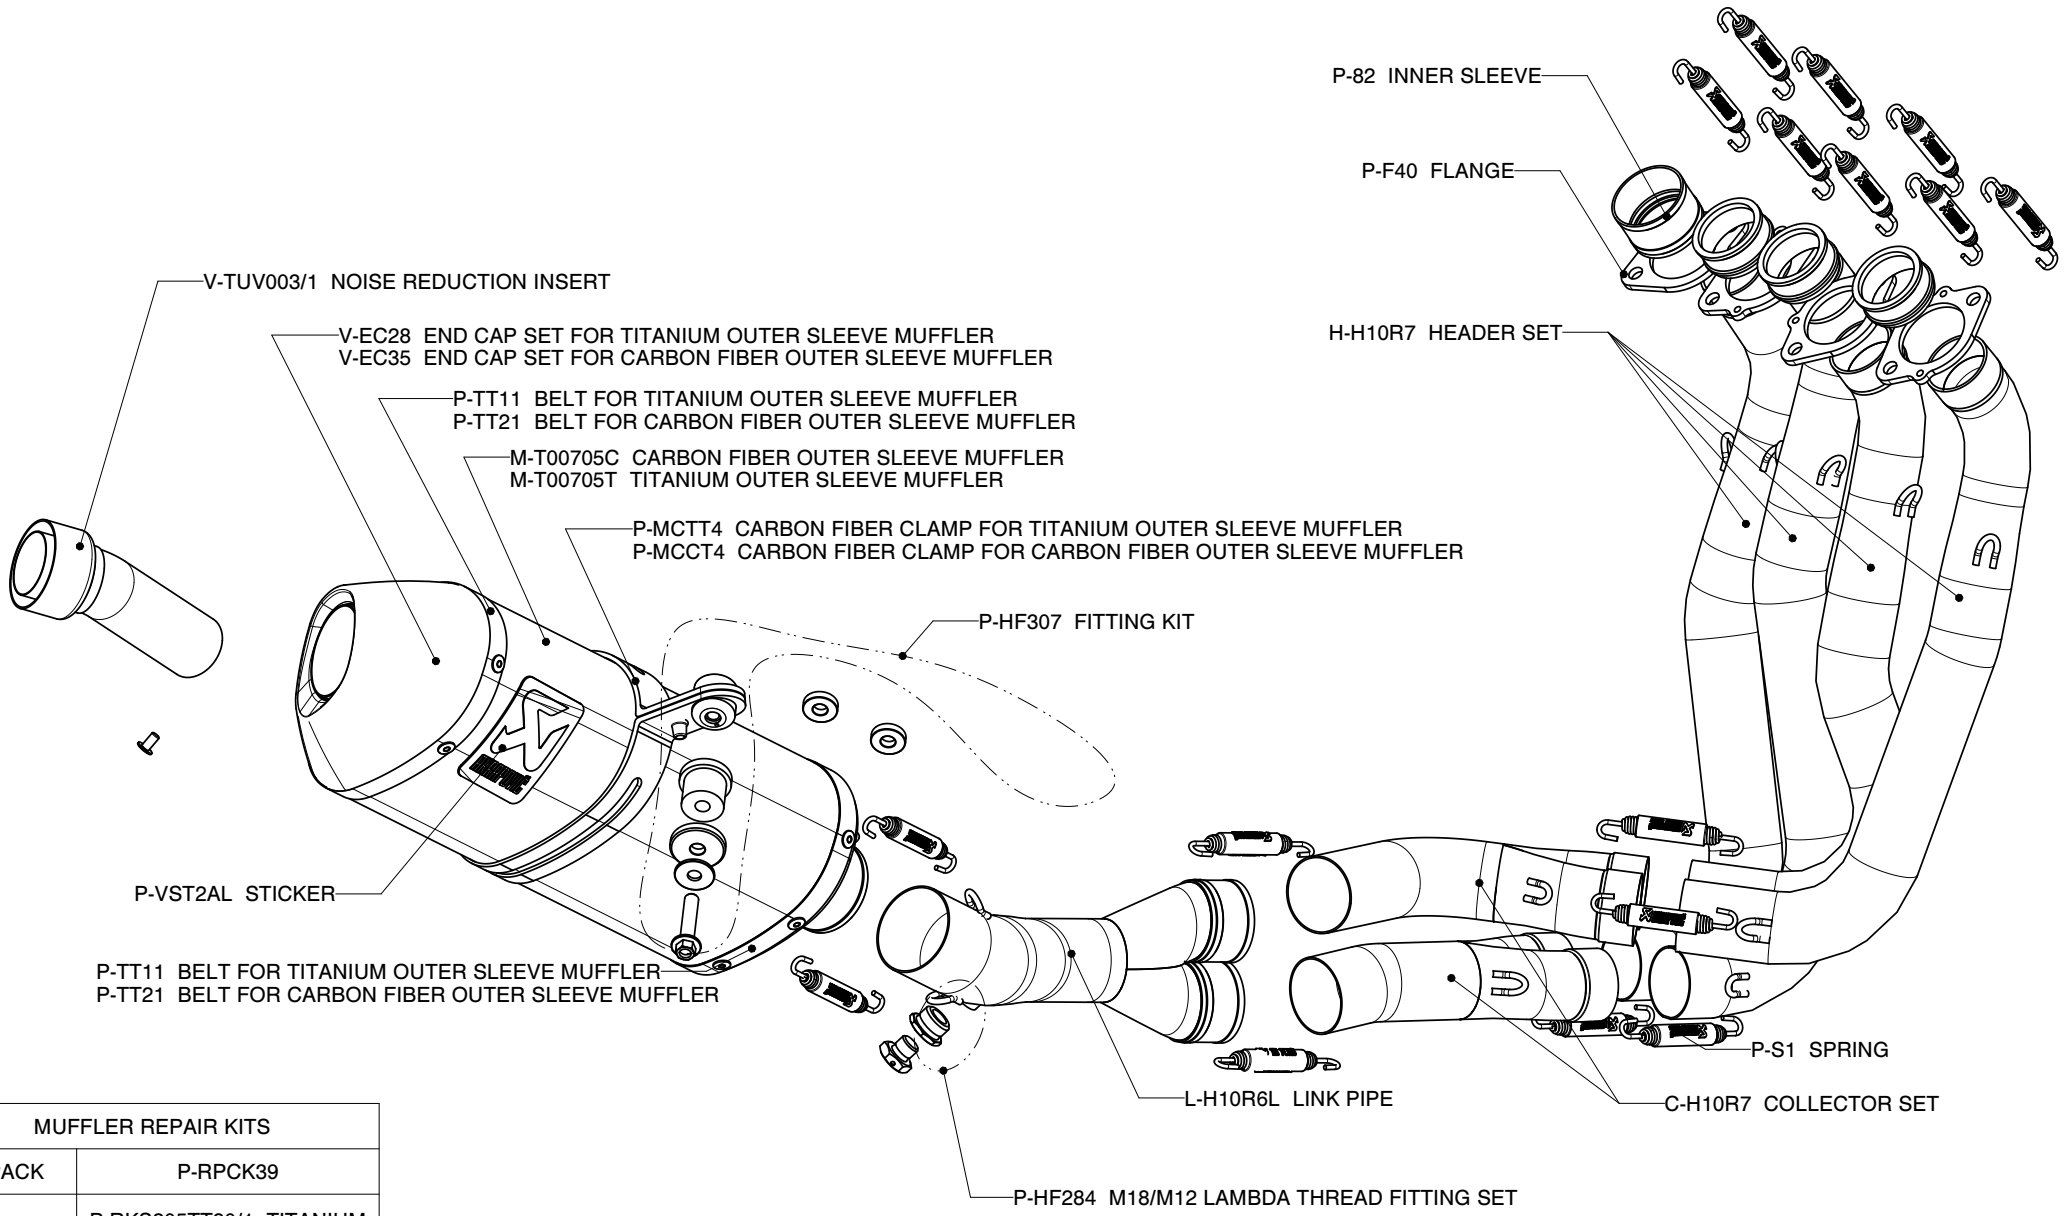

# HONDA CBR 1000RR ABS, Complete exhaust system / RACING LINE

Product code: S-H10R7-TT  
S-H10R7-TC

MUFFLER REPAIR KITS	
REPACK	P-RPCK39
SLEEVE	P-RKS205TT30/1- TITANIUM
	P-RKS204TC30/3 - CARBON