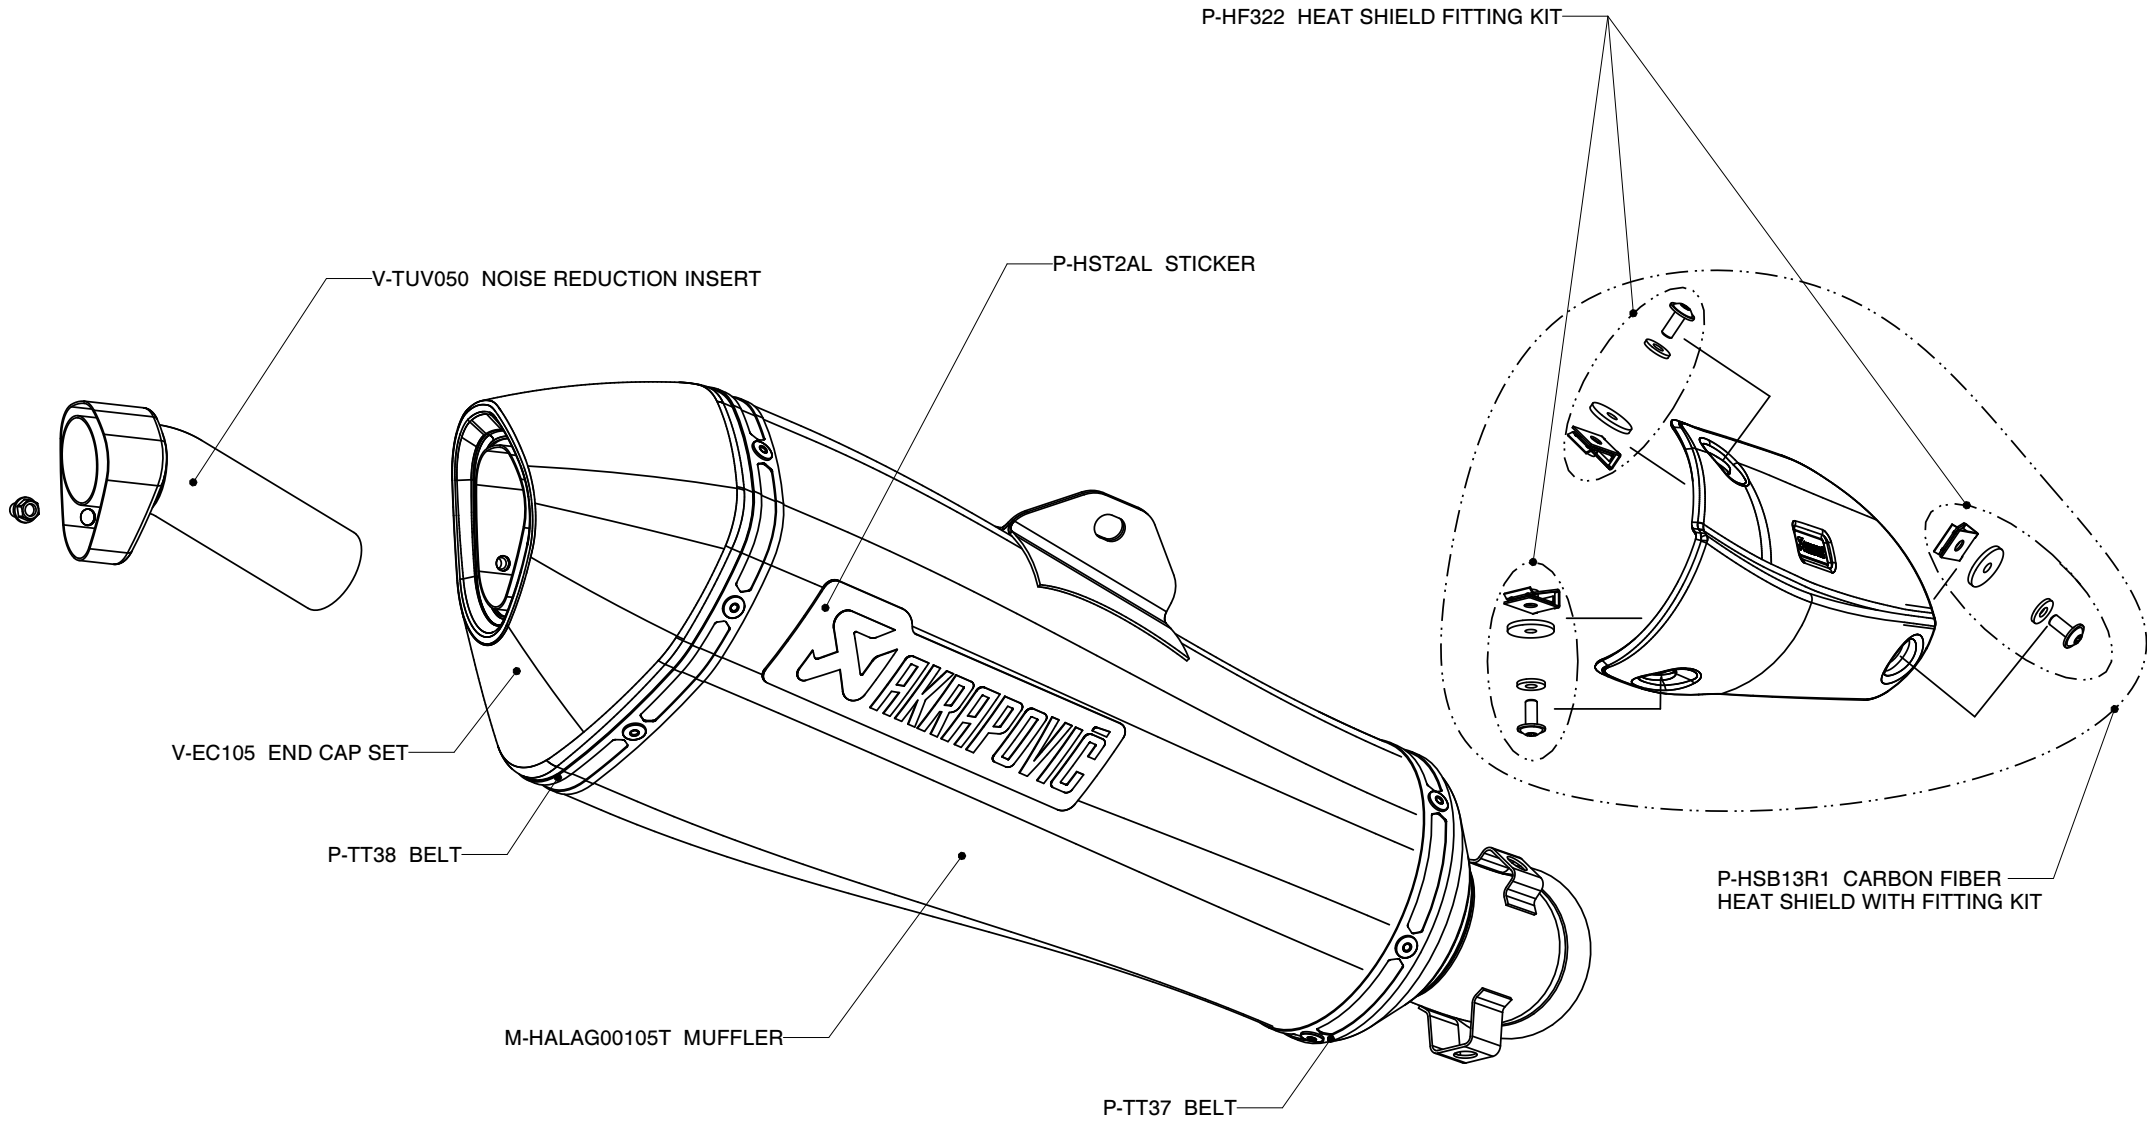

BMW K1300R; SLIP-ON exhaust system / Street legal
BMW K1300S; SLIP-ON exhaust system / Street legal
Product code: S-B13S01-HLGT

MUFFLER REPAIR KITS	
REPACK	P-RPCK40
SLEEVE	P-RKS227LGT40