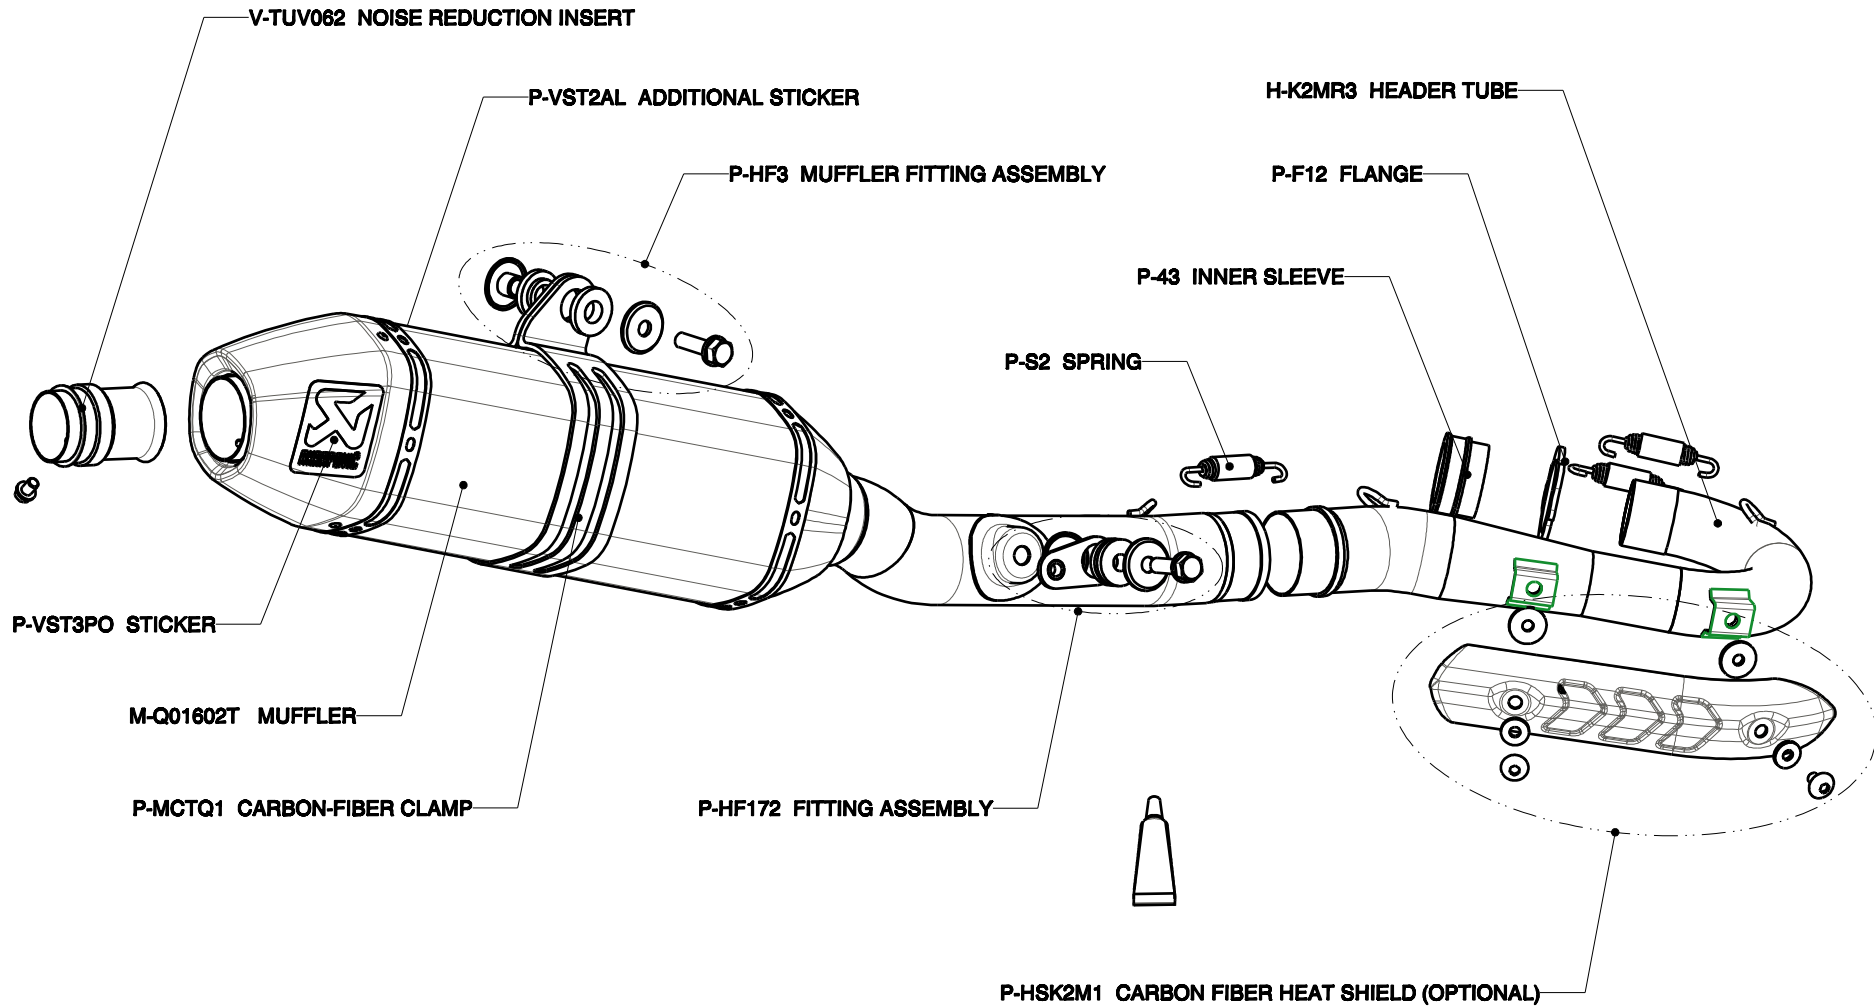

KAWASAKI KX 250 F Complete Exhaust System, Racing line, Model Year: 2006 - 2007

Product code: S-K2MR4-QT

No.	SalesCode	Description	Qty.
1	P-HSK2M1	heat shield	1