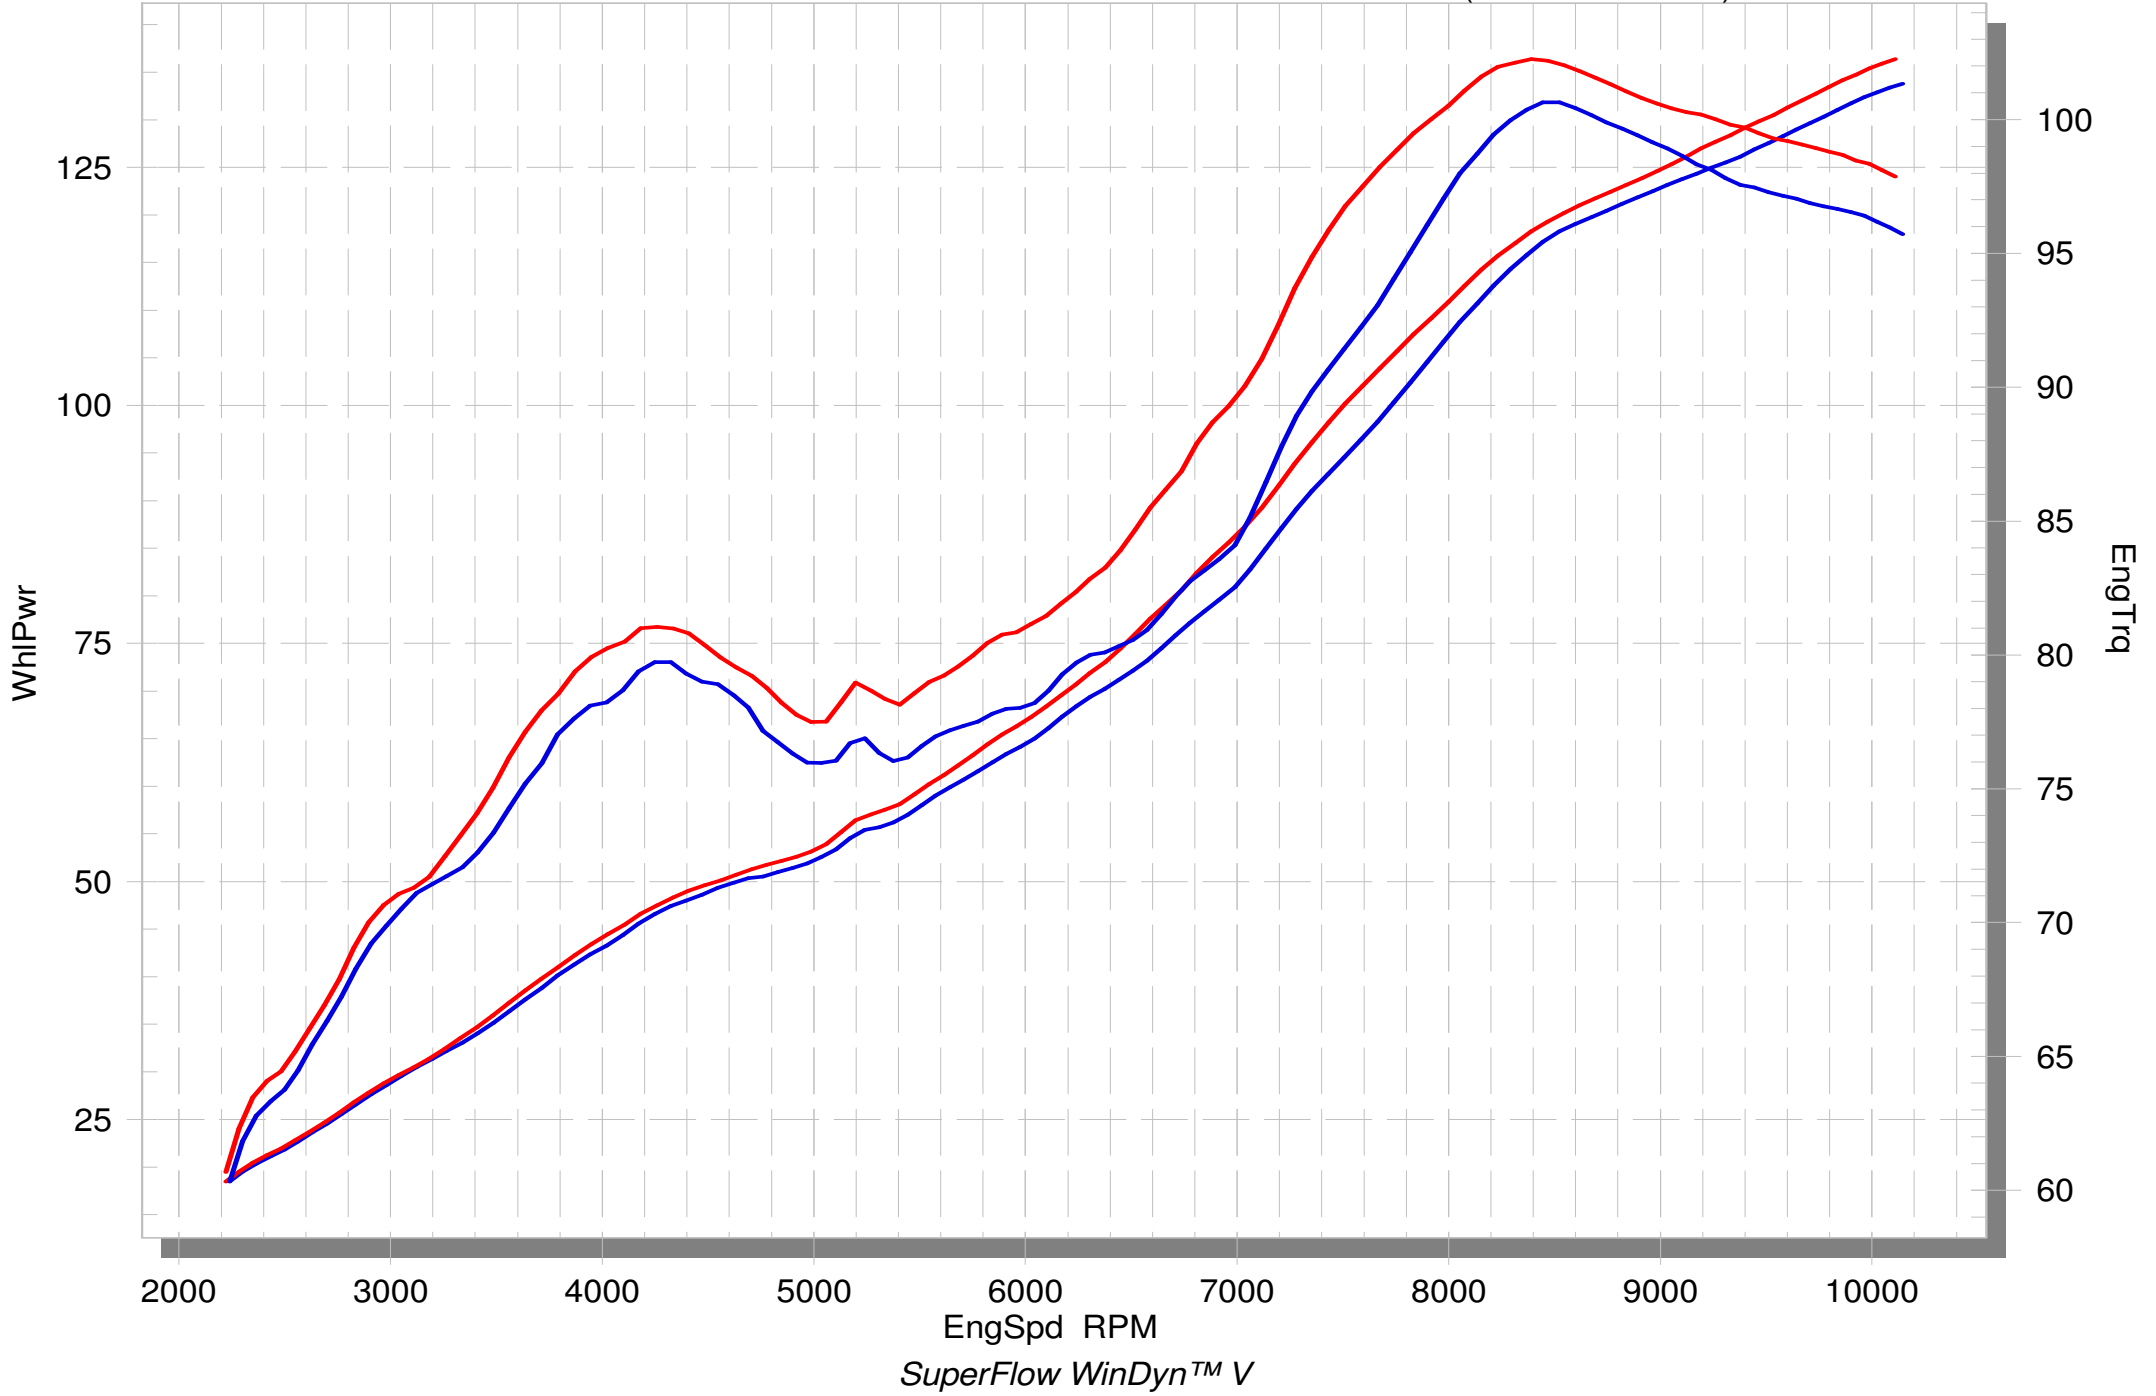

# Honda CB 1000 R

 STOCK

 SLIP-ON (WO Noise Insert)