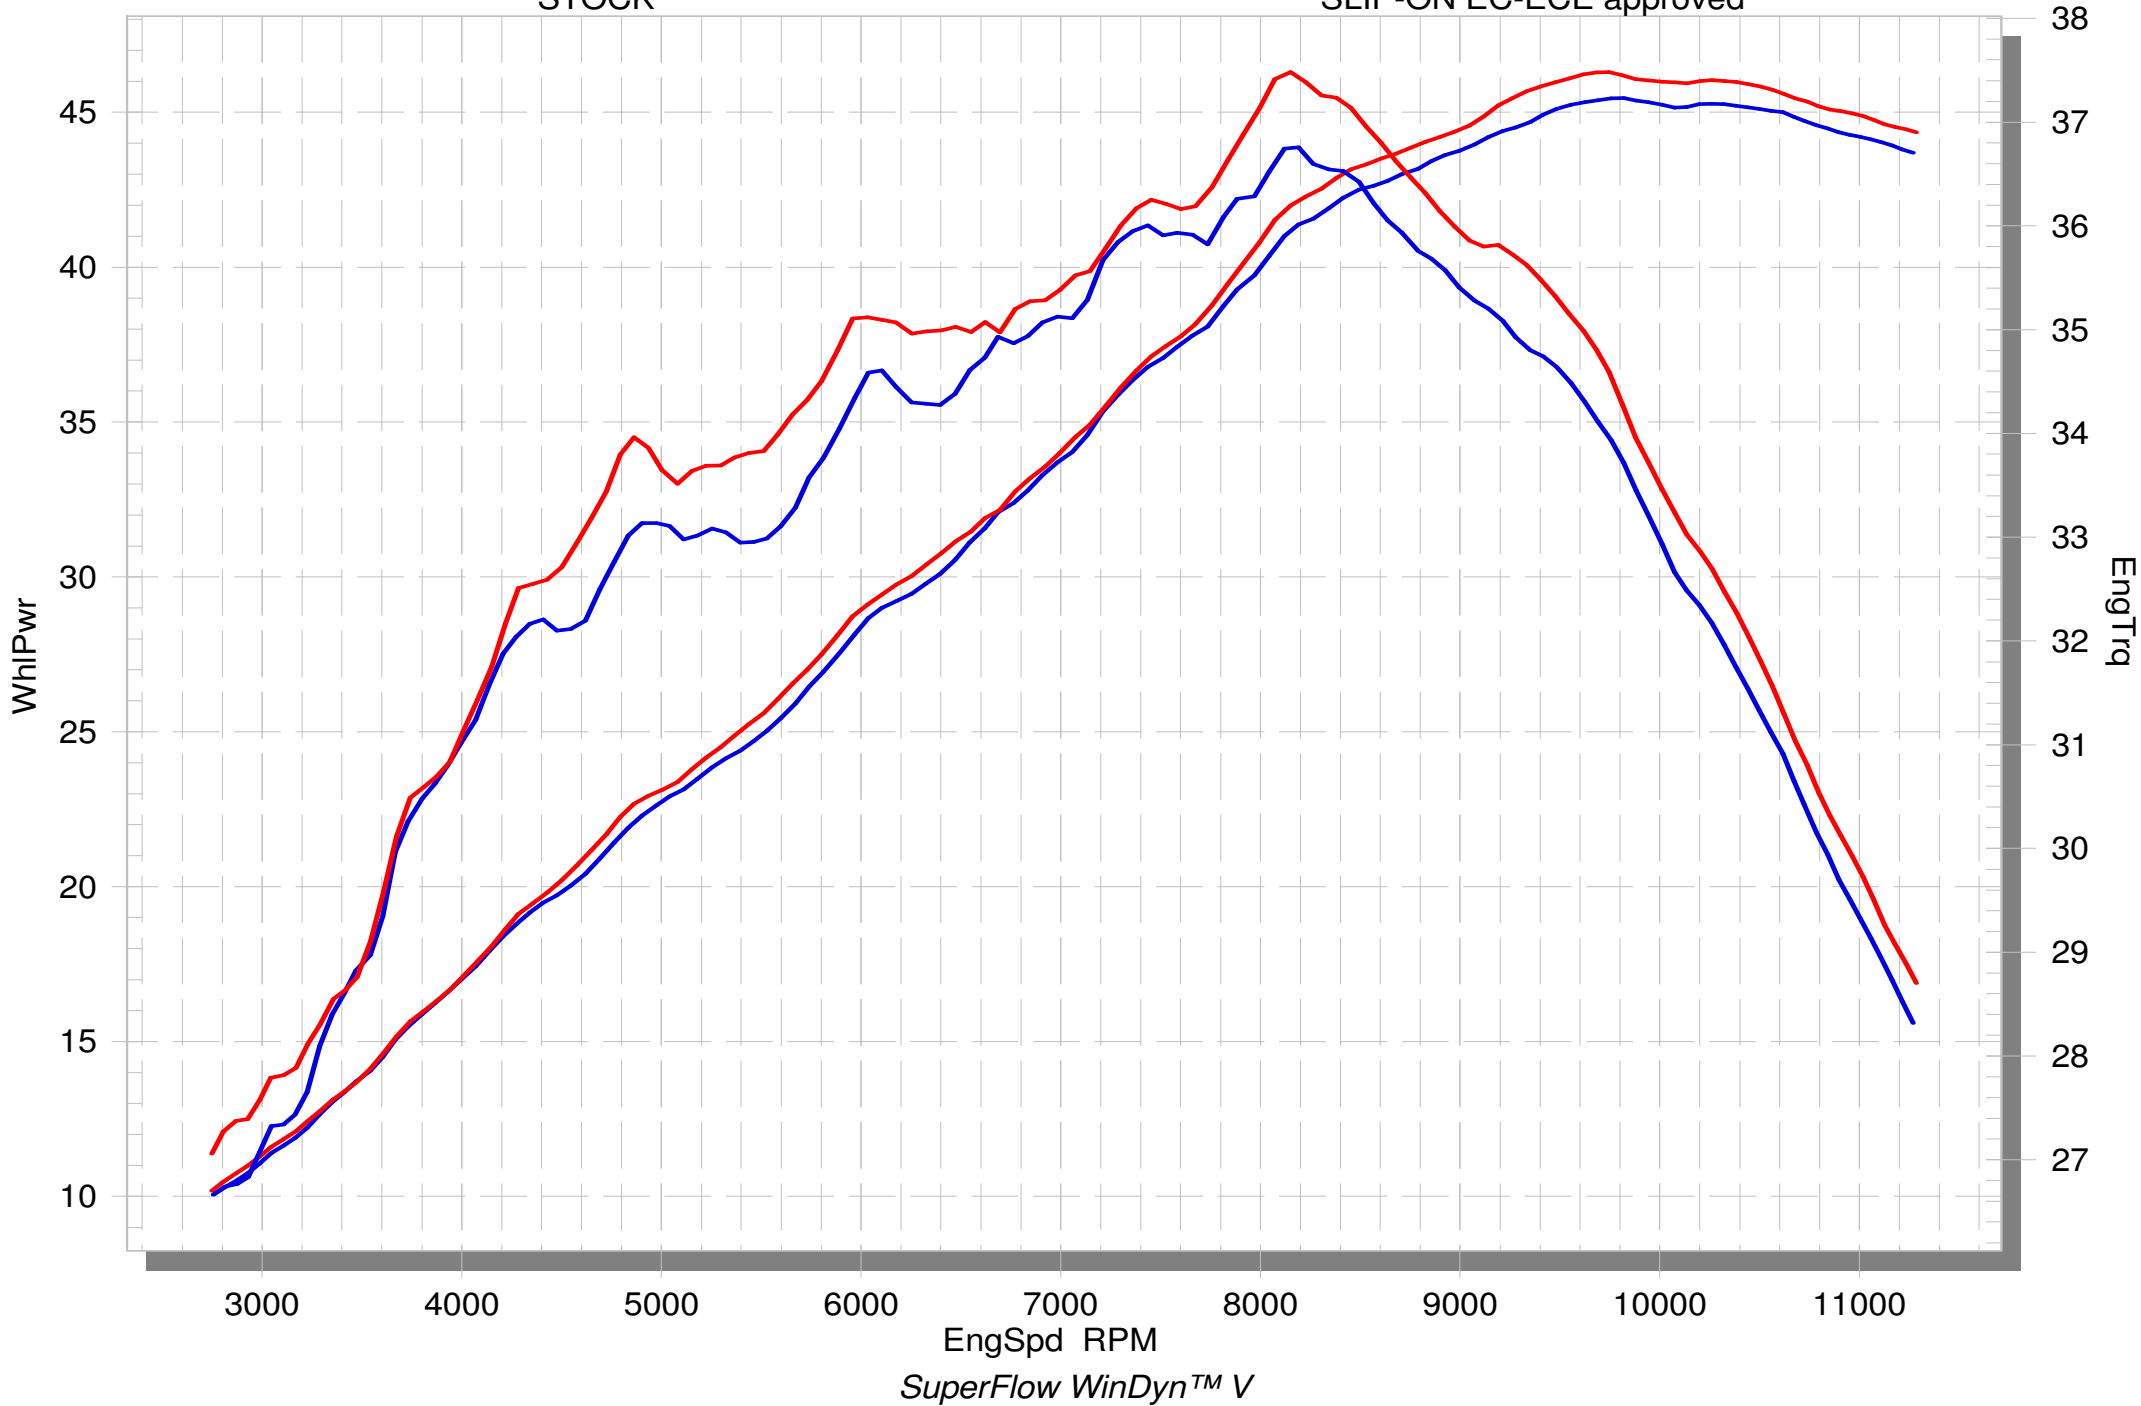

KAWASAKI NINJA 400

STOCK

SLIP-ON EC-ECE approved

SuperFlow WinDyn™ V

KAWASAKI NINJA 400

 STOCK

 SLIP-ON (WO Noise Insert)