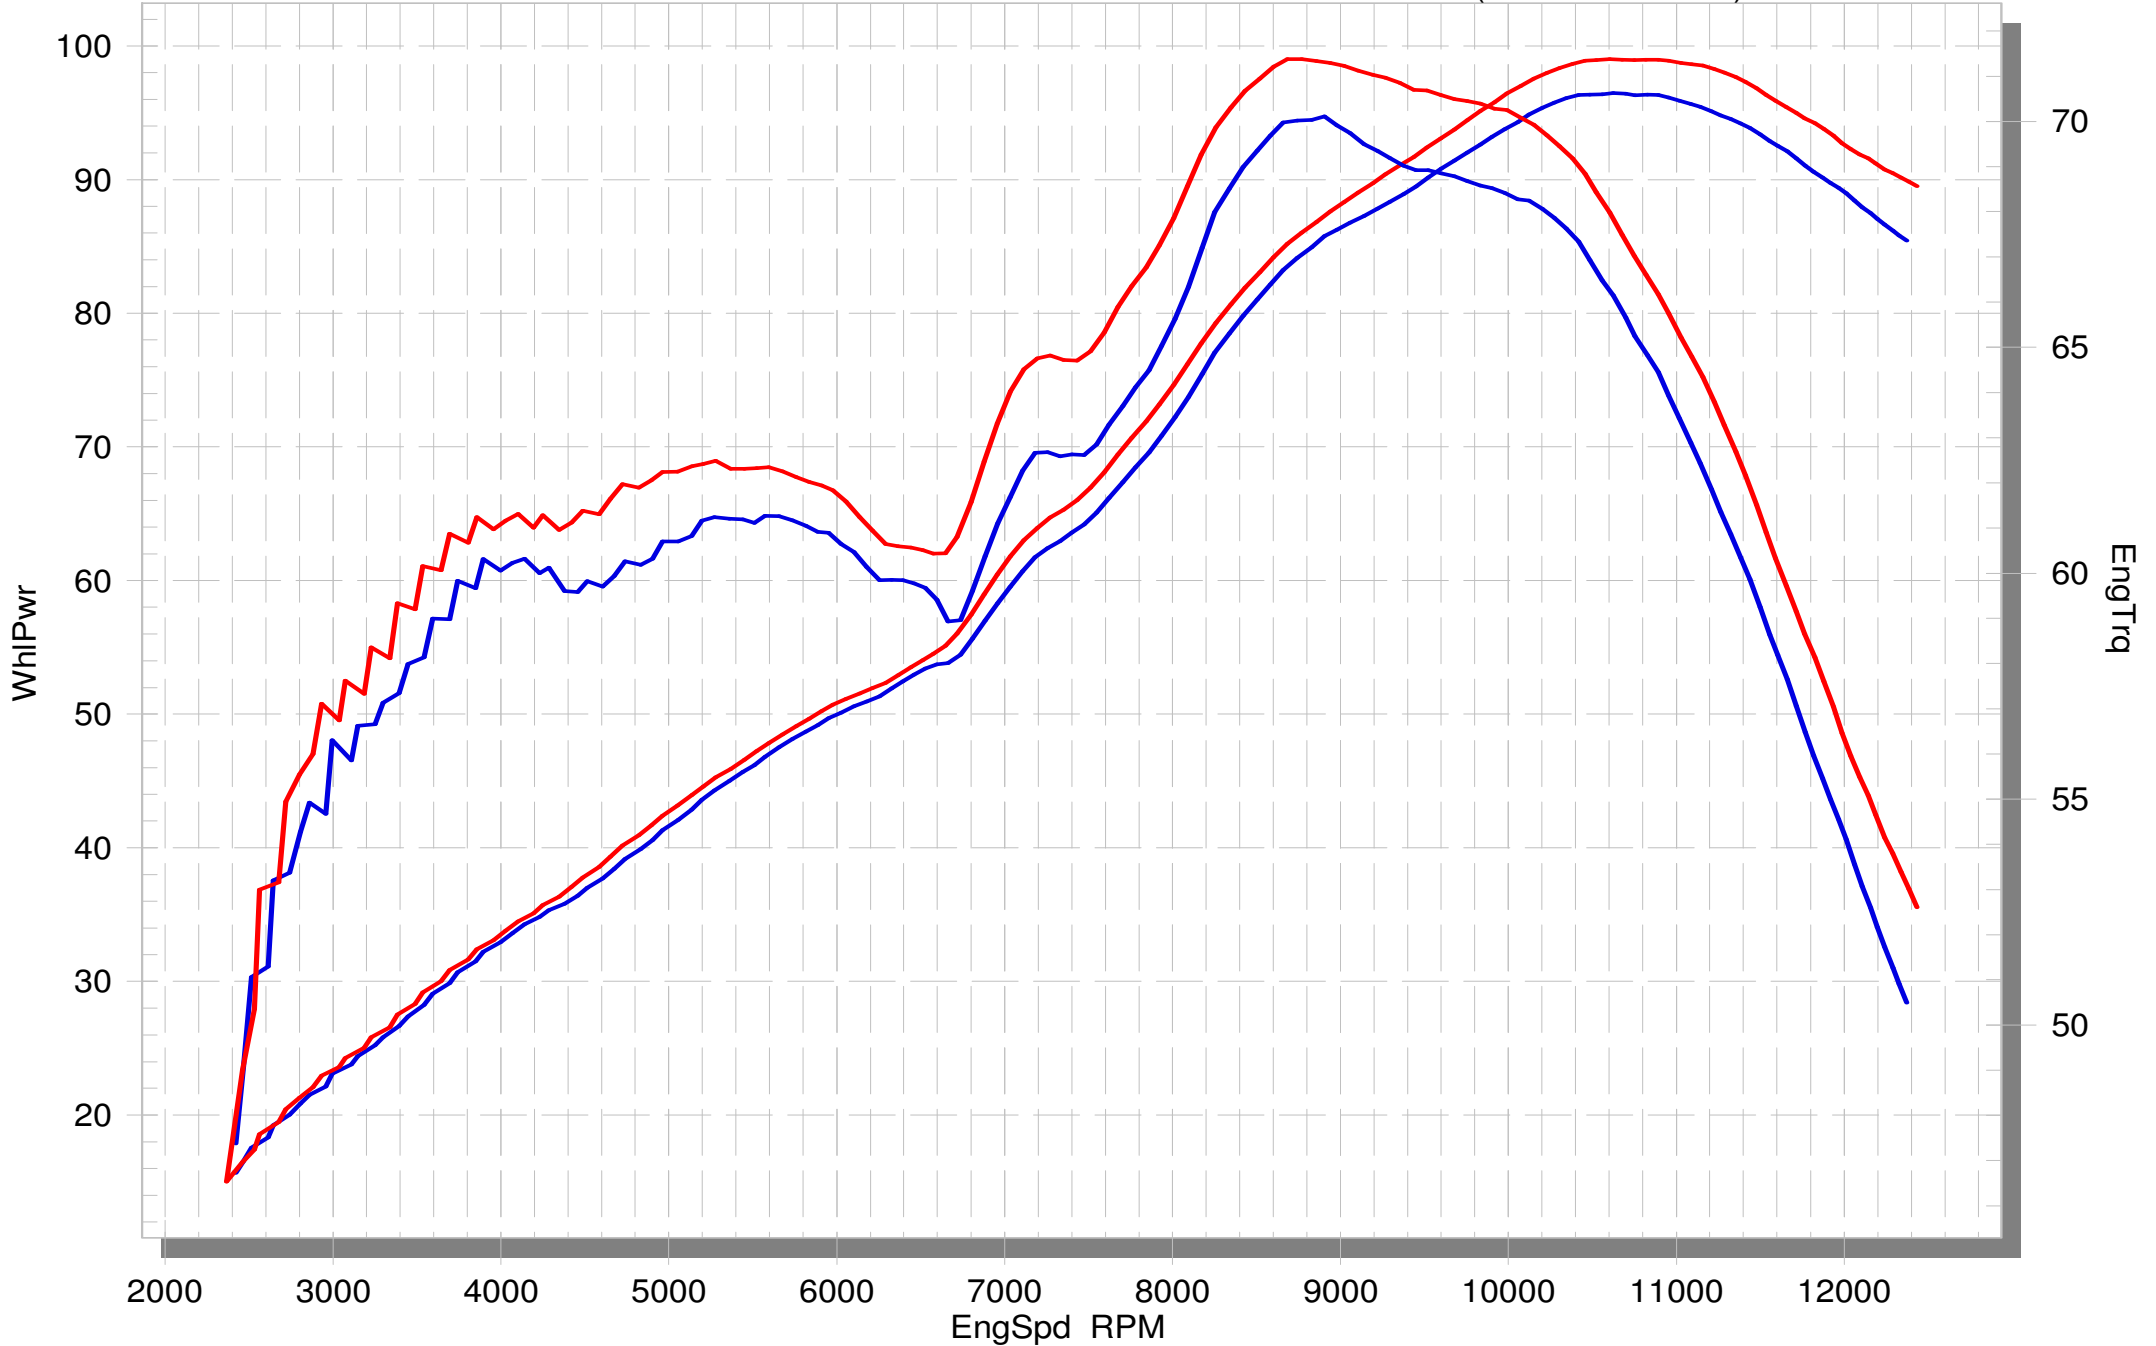

HONDA VFR800F

STOCK

SLIP-ON (WO Noise Insert)

HONDA VFR800F

STOCK

SLIP-ON EC-ECE approved