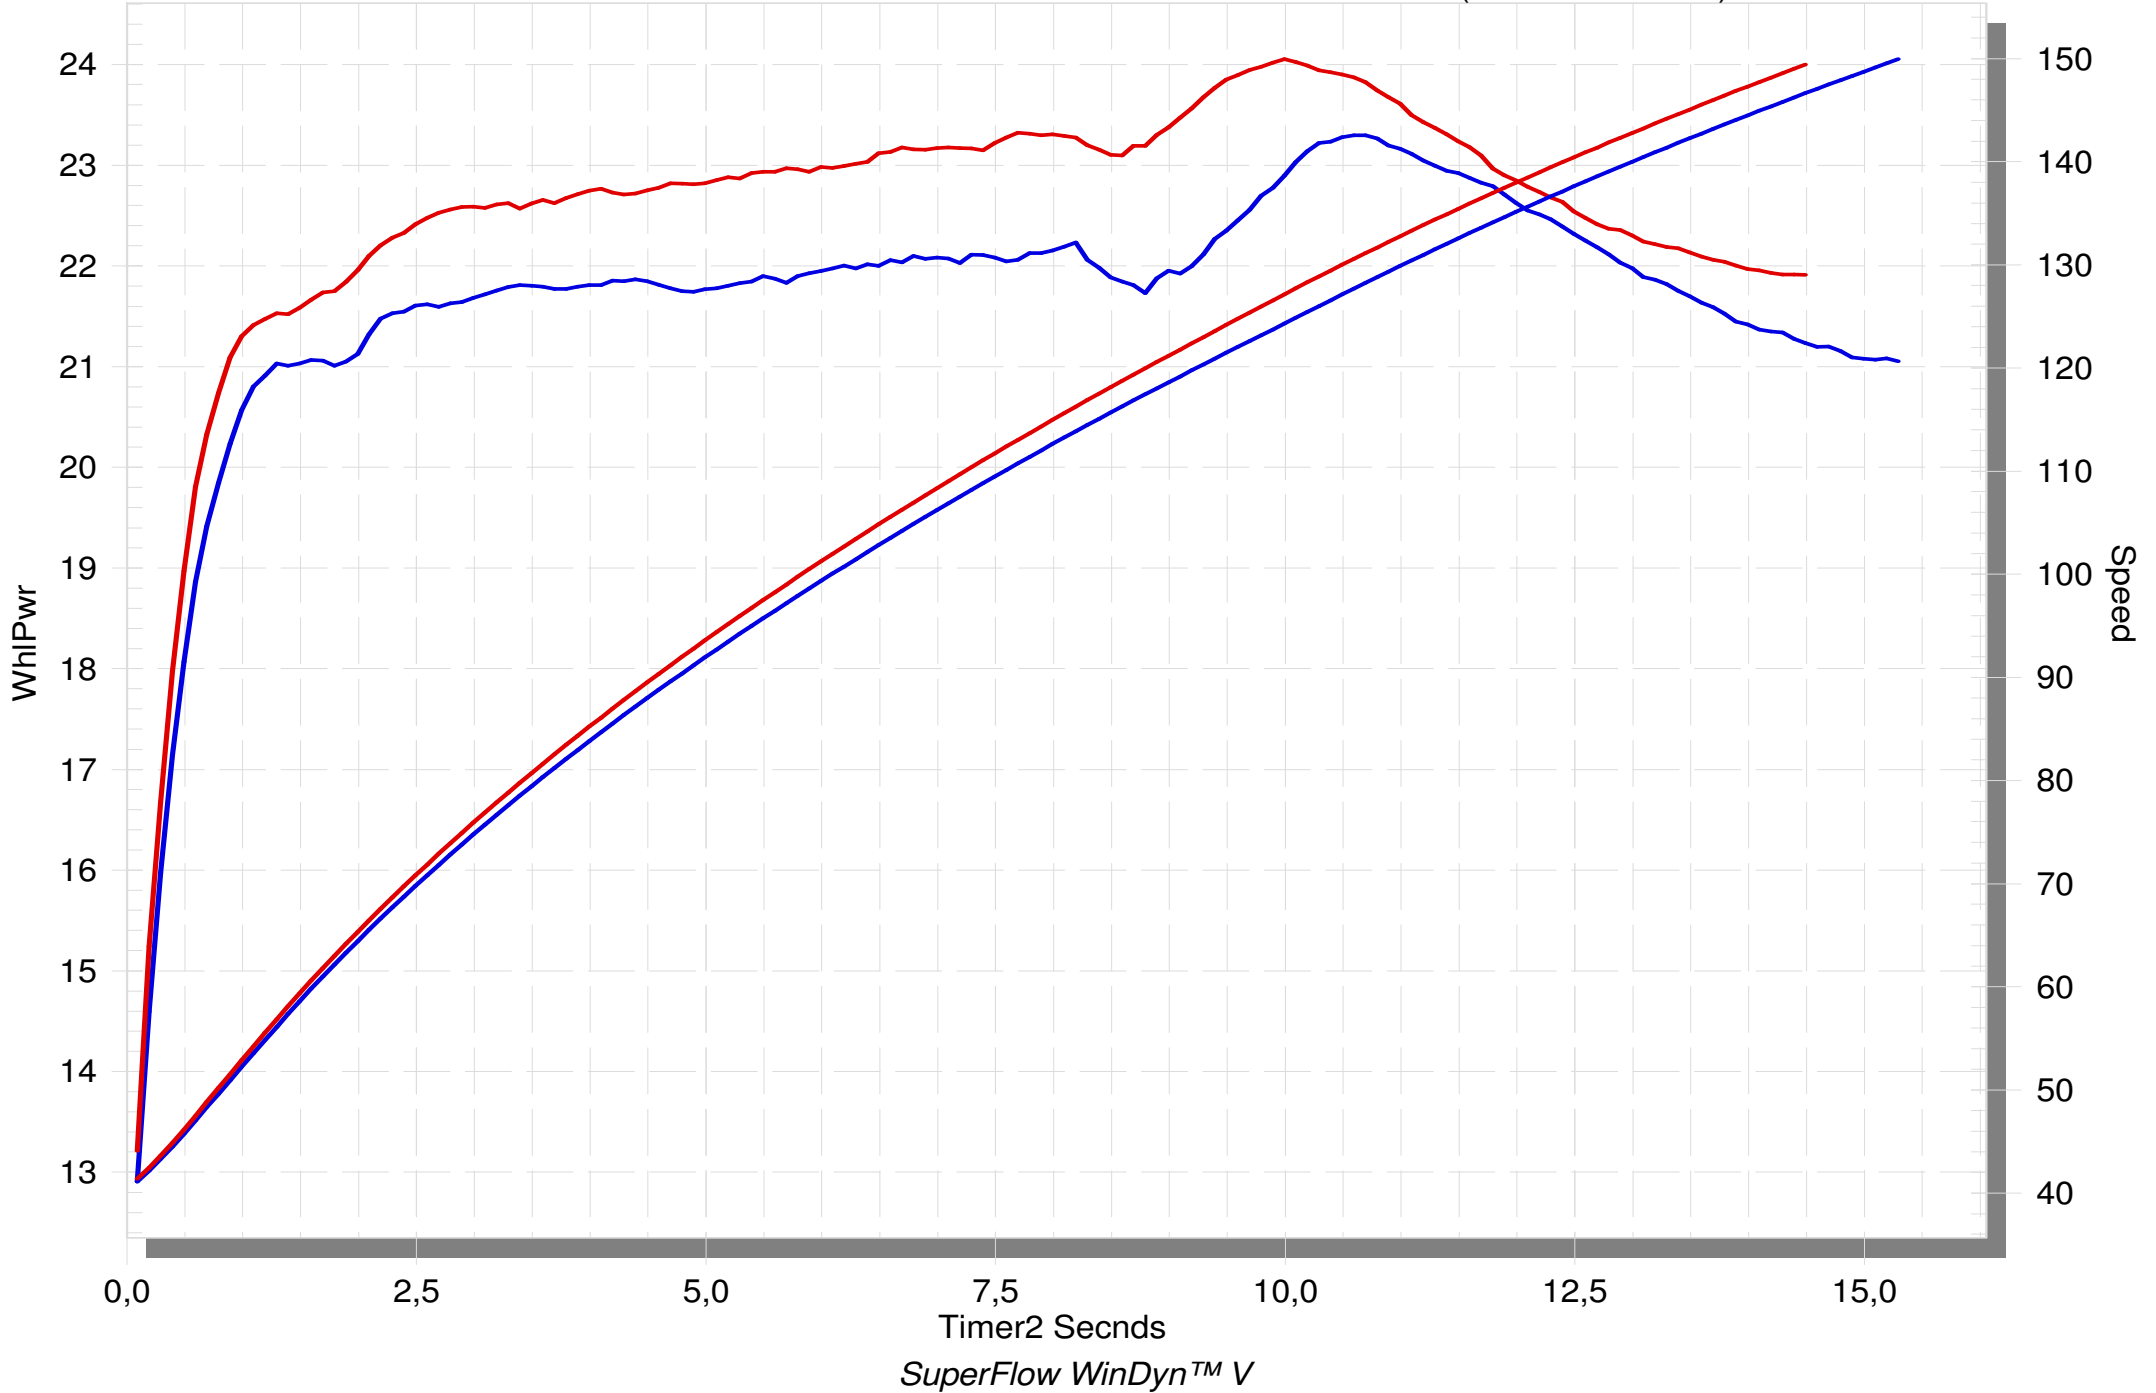

# YAMAHA X-MAX 300

STOCK

SLIP-ON (WO Noise Insert)

# YAMAHA X-MAX 300

 STOCK

 SLIP-ON EC-ECE approved