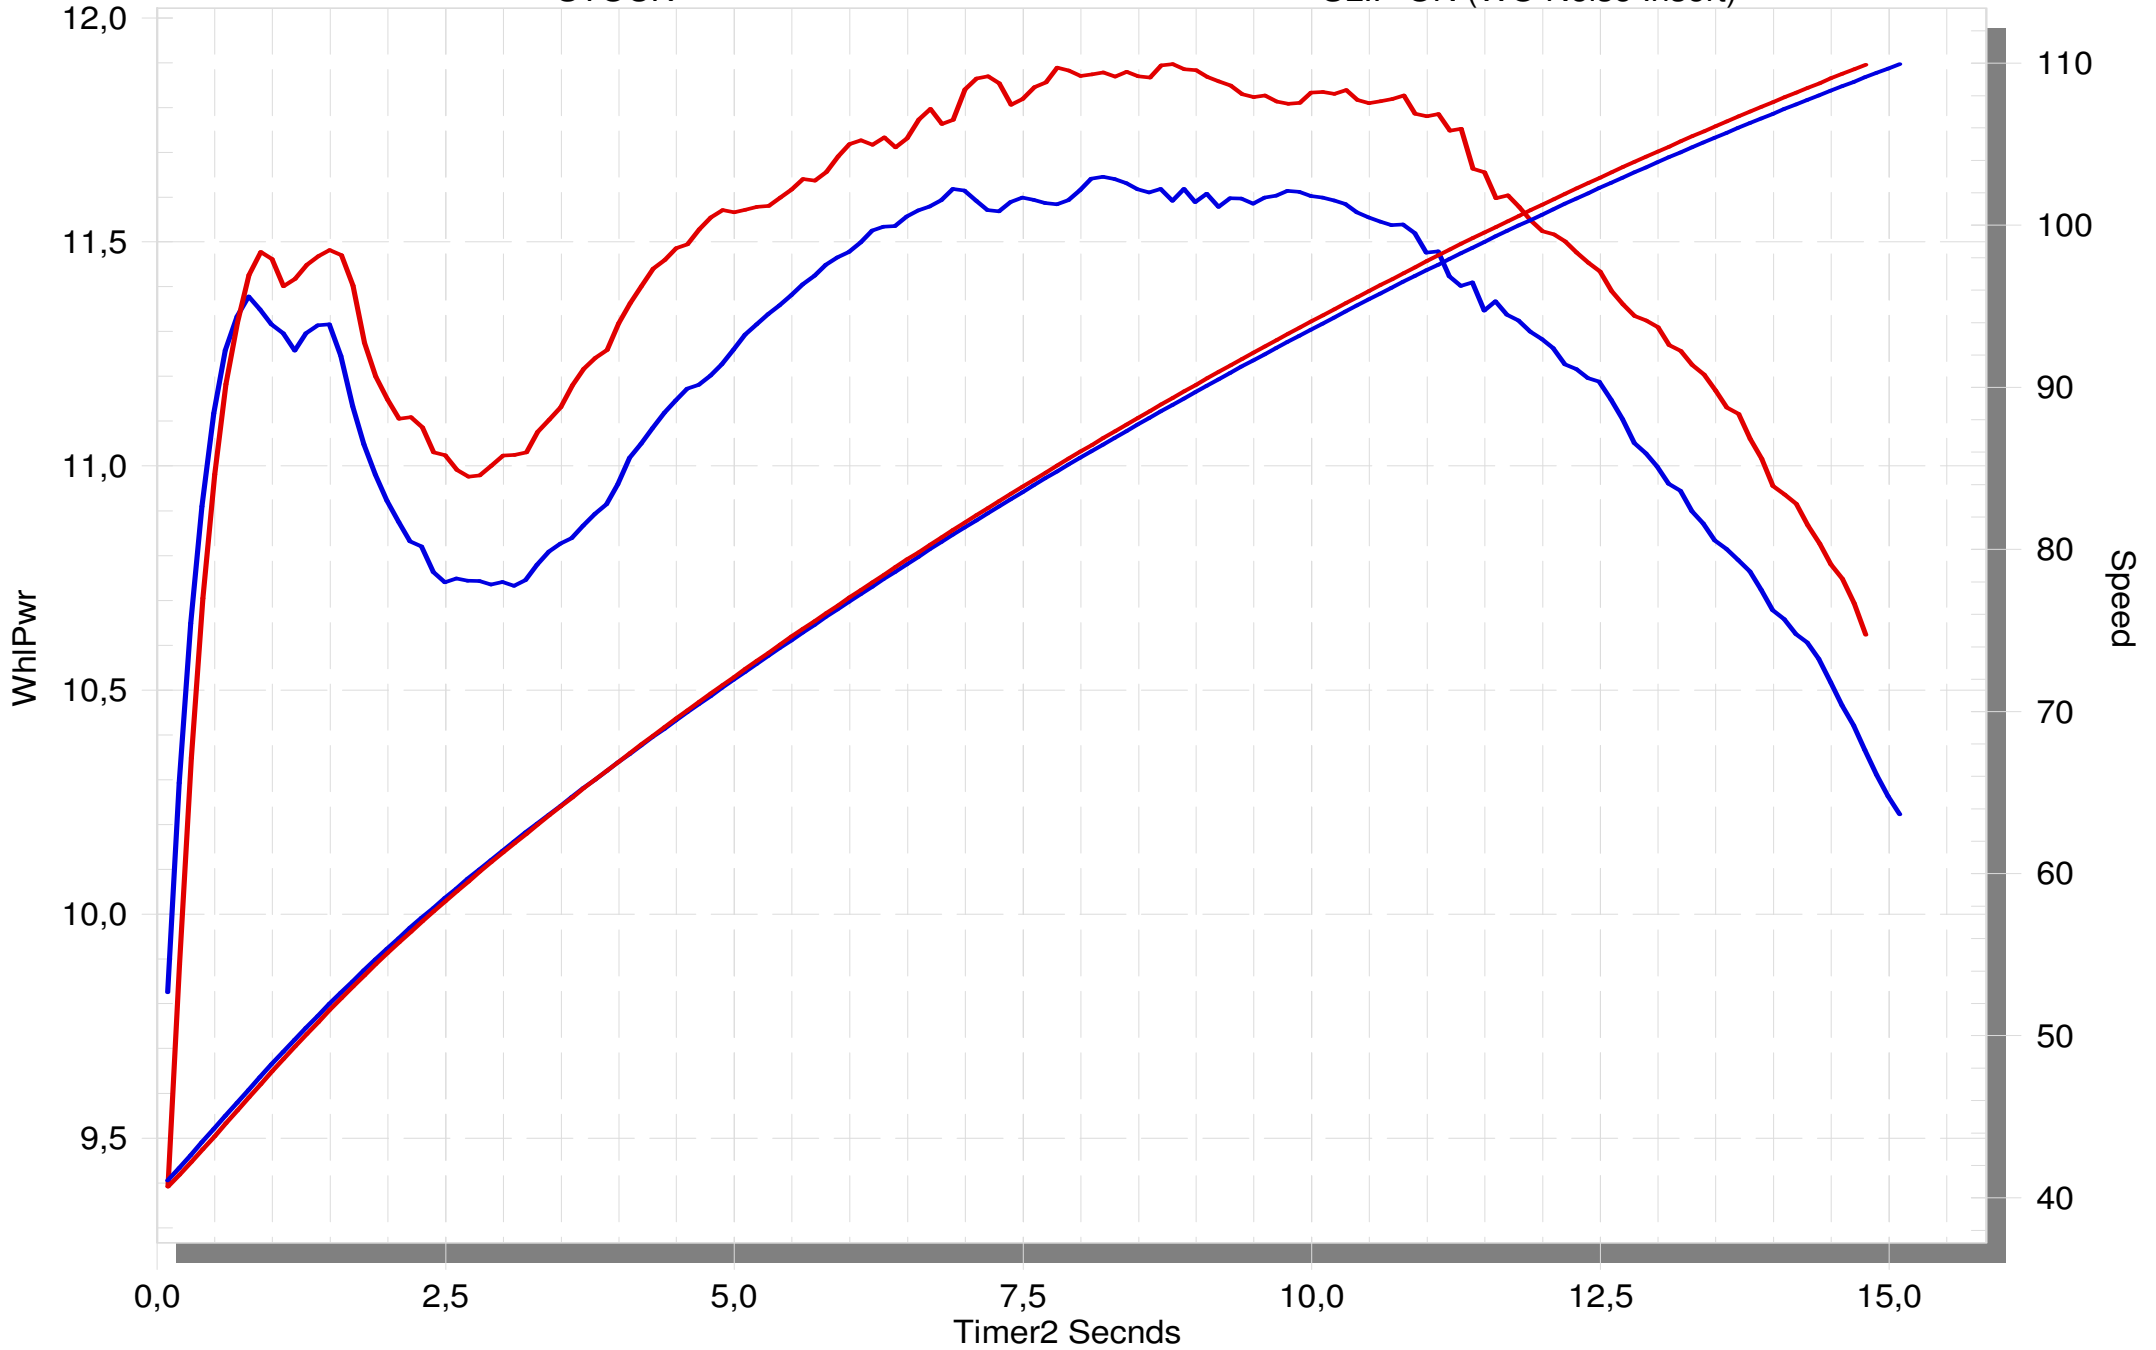

YAMAHA X-MAX 125

STOCK

SLIP-ON (WO Noise Insert)

YAMAHA X-MAX 125

 STOCK

 SLIP-ON EC-ECE approved