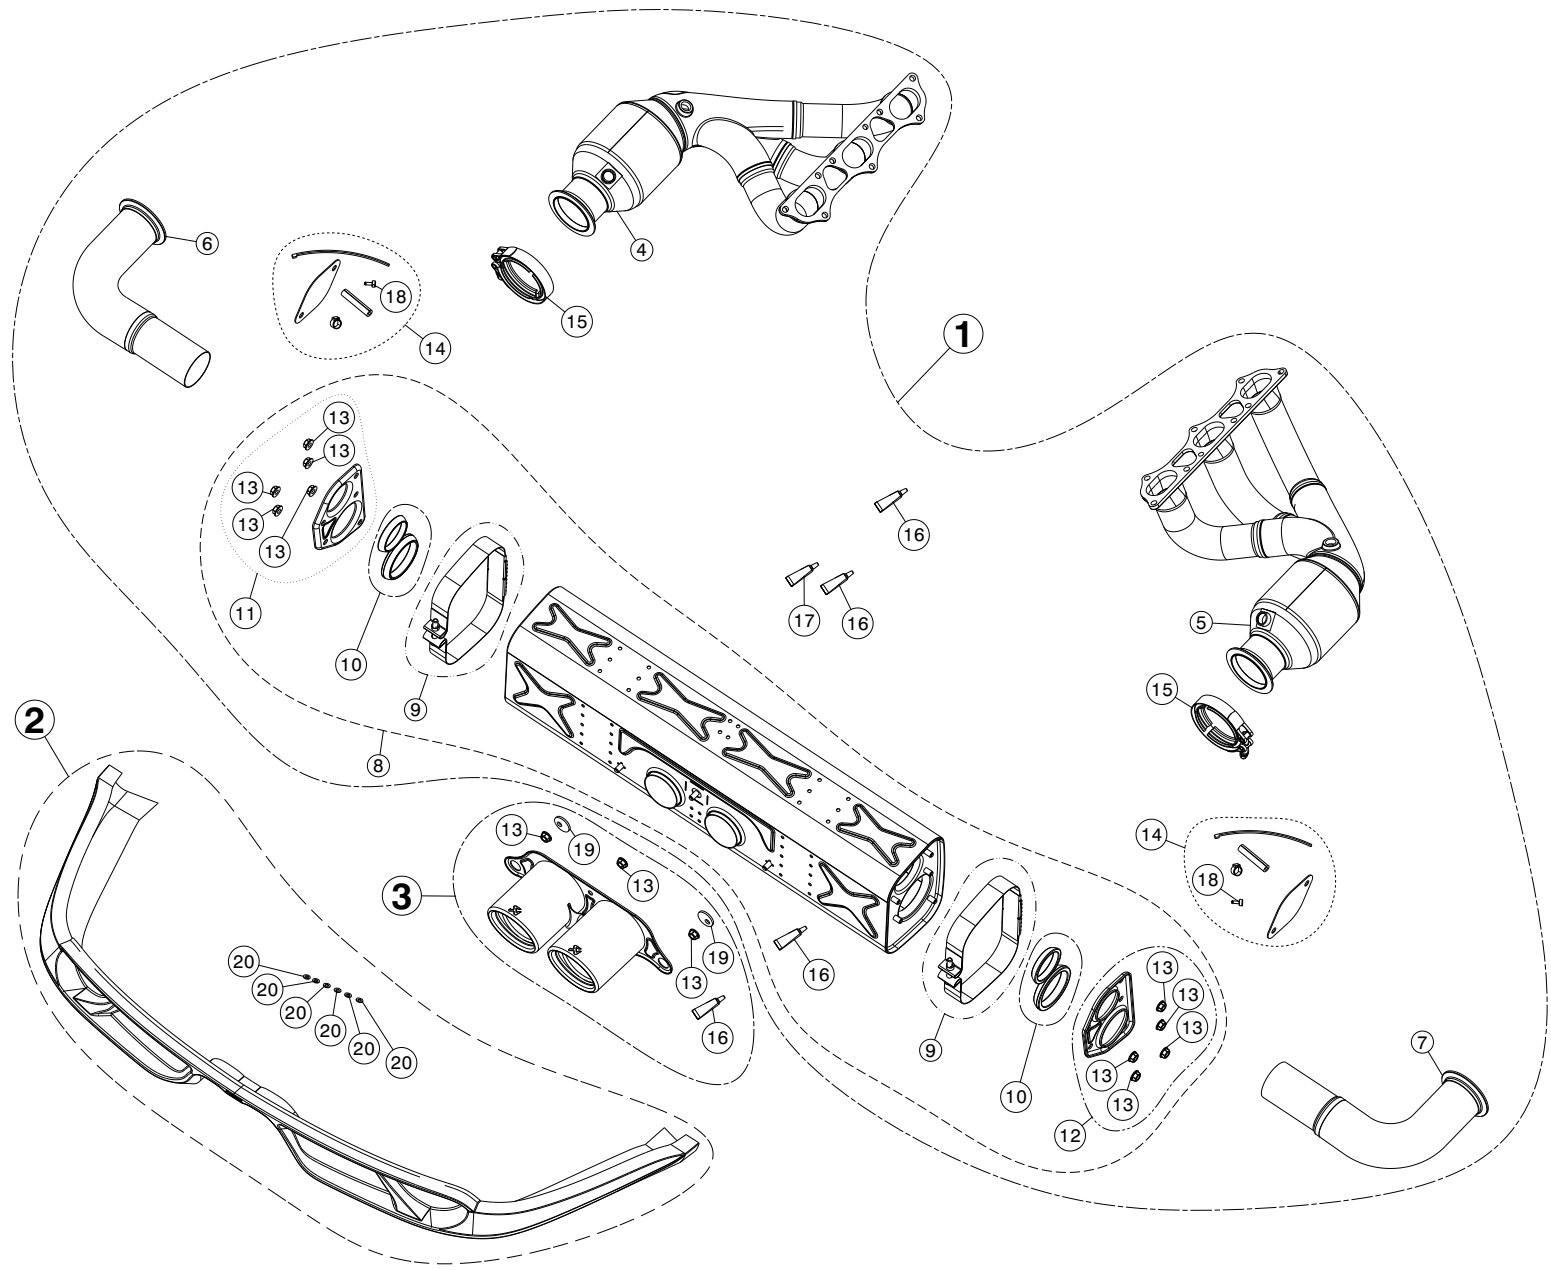

SCROLL
DOWN FOR
OTHER
MODELS

No.	SALES CODE	DESCRIPTION	QTY.
1	S-PO/TI/3/1	evolution race line	1
2	DI-PO/CA/1	rear carbon diffuser	1
3	TP-PO997GT3H	tail pipe TI	1
4	H-PO991GT3L	header TI L	1
5	H-PO991GT3R	header TI R	1
6	L-PO991GT3ERL	link pipe L	1
7	L-PO991GT3ERR	link pipe R	1
8	M-PO997GT3H	muffler	1
9	P-HF838	muffler clamp	2
10	P-HF836	fitting kit	2
11	P-HF834	fitting kit	1
12	P-HF835	fitting kit	1
13	P-FN12	nut	13
14	P-HF358	fitting kit	2
15	P-R105	clamp SS	2
16	P-HF113	copper paste	4
17	P-HF33	ceramic paste	1
18	P-PVC004	plug	2
19	P-DR92	washer TI	2
20	P-DR47	washer SS	6

No.	SALES CODE	DESCRIPTION	QTY.
1	S-PO/TI/3/1	evolution race line	1
2	TP-PO991RS/H/T	tail pipe TI	1
4	H-PO991GT3L	header TI L	1
5	H-PO991GT3R	header TI R	1
6	L-PO991GT3ERL	link pipe L	1
7	L-PO991GT3ERR	link pipe R	1
8	M-PO997GT3H	muffler	1
9	P-HF838	muffler clamp	2
10	P-HF836	fitting kit	2
11	P-HF834	fitting kit	1
12	P-HF835	fitting kit	1
13	P-FN12	nut	13
14	P-HF358	fitting kit	2
15	P-R105	clamp SS	2
16	P-HF113	copper paste	4
17	P-HF33	ceramic paste	1
18	P-PVC004	plug	2
19	P-DR92	washer TI	2