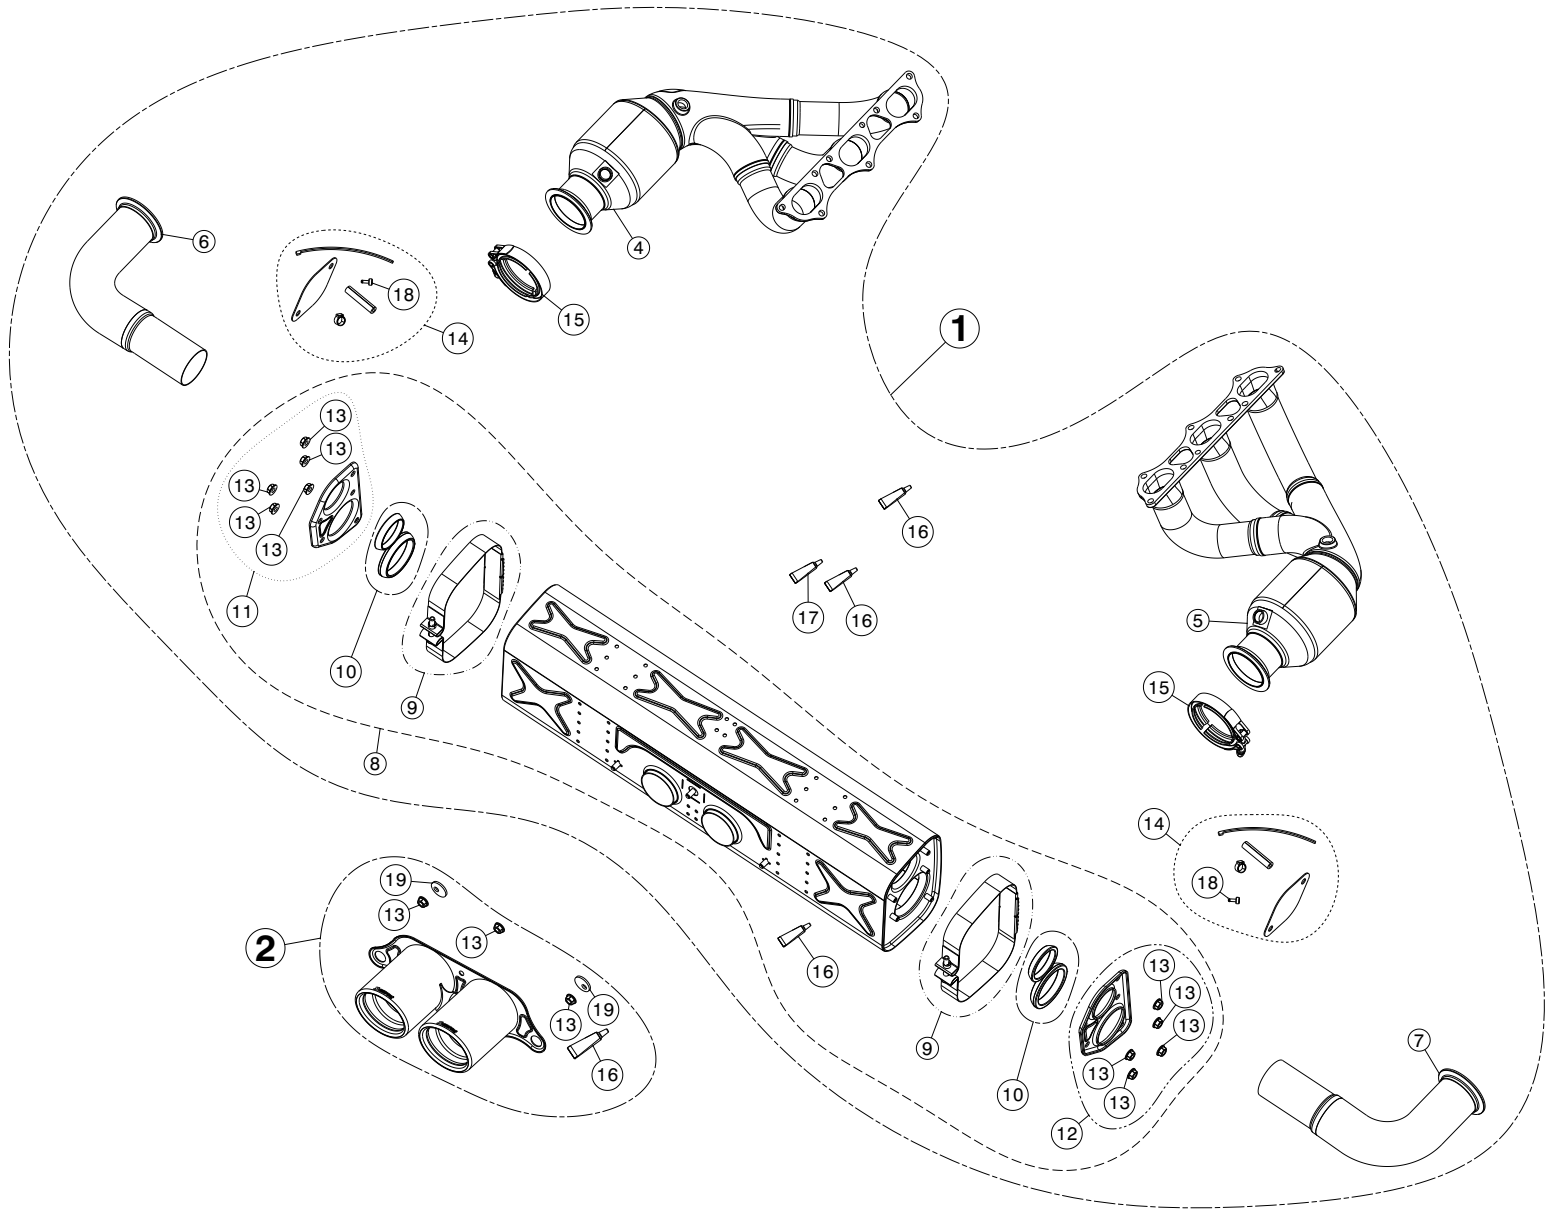

SCROLL
DOWN FOR
OTHER
MODELS

No.	SALES CODE	DESCRIPTION	QTY.
1	S-PO/TI/3/1	evolution race line	1
2	DI-PO/CA/1	rear carbon diffuser	1
3	TP-PO997GT3H	tail pipe TI	1
4	H-PO991GT3L	header TI L	1
5	H-PO991GT3R	header TI R	1
6	L-PO991GT3ERL	link pipe L	1
7	L-PO991GT3ERR	link pipe R	1
8	M-PO997GT3H	muffler	1
9	P-HF838	muffler clamp	2
10	P-HF836	fitting kit	2
11	P-HF834	fitting kit	1
12	P-HF835	fitting kit	1
13	P-FN12	nut	13
14	P-HF358	fitting kit	2
15	P-R105	clamp SS	2
16	P-HF113	copper paste	4
17	P-HF33	ceramic paste	1
18	P-PVC004	plug	2
19	P-DR92	washer TI	2
20	P-DR47	washer SS	6

No.	SALES CODE	DESCRIPTION	QTY.
1	S-PO/TI/3/1	evolution race line	1
2	TP-PO991RS/H/T	tail pipe TI	1
4	H-PO991GT3L	header TI L	1
5	H-PO991GT3R	header TI R	1
6	L-PO991GT3ERL	link pipe L	1
7	L-PO991GT3ERR	link pipe R	1
8	M-PO997GT3H	muffler	1
9	P-HF838	muffler clamp	2
10	P-HF836	fitting kit	2
11	P-HF834	fitting kit	1
12	P-HF835	fitting kit	1
13	P-FN12	nut	13
14	P-HF358	fitting kit	2
15	P-R105	clamp SS	2
16	P-HF113	copper paste	4
17	P-HF33	ceramic paste	1
18	P-PVC004	plug	2
19	P-DR92	washer TI	2